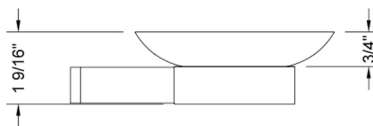

### FEATURES:

- All brass & glass soap dish
- Universal mounting hardware included
- 6 1/4" projection
- Removable 4 3/8" glass dish

### SPECIFICATION DRAWING:

FRONT VIEW

TOP VIEW