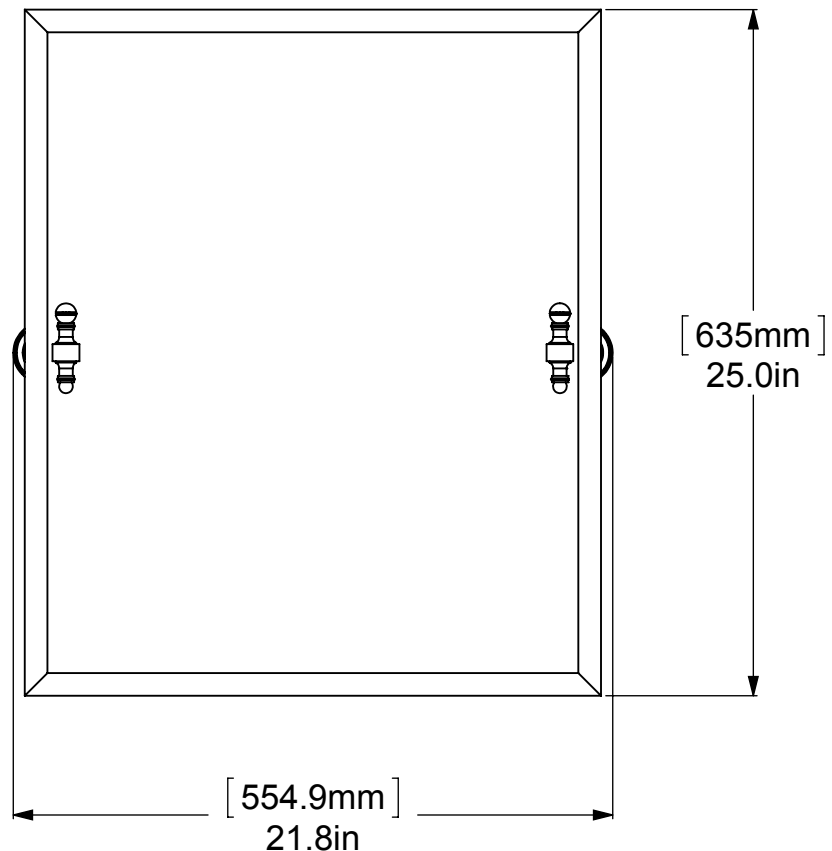

1	BPDT	BACKPLATE	2
2	NKSL-58	SUPPORT	2
3	BL2T-1	BALL SUPPORT	2
4	HBTT-78	TILT	2
5	BLDT1T-34	BALL	2
6	MRRT-92	MIRROR	1
7	HB1T-1	HUB	2
8	NKSL-78	NECK	4
9	BL1T-34	END BALL	2

UNLESS OTHERWISE STATED

.X	±.3mm
.XX	±.15mm
.XXX	±.008mm

COPYRIGHT © Allied Brass 2016

DRAWN	3/24/2016	I.M
CHECKED	3/24/2016	P.D
APPROVED	3/24/2016	R.A

MATERIAL:	BRASS
DESCRIPTION:	MIRROR

FINISH	TBD
QUANTITY	TBD
DRAWING No.	RD-92
REV	0
SCALE	1:7
SHEET: 01	A4