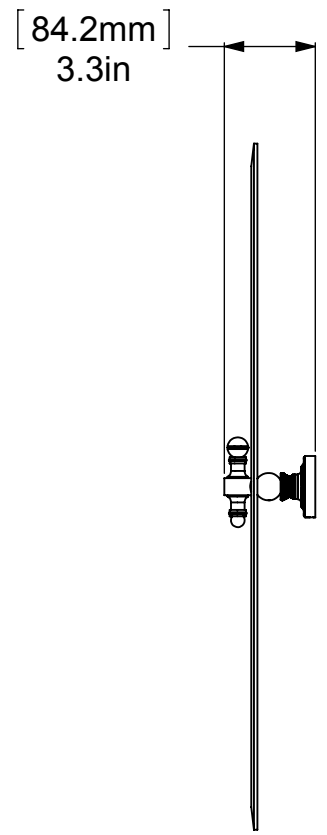

1	BPDT	BACKPLATE	2
2	NKSL-58	SUPPORT	2
3	BL2T-1	BALL SUPPORT	2
4	HBTT-78	TILT	2
5	BLDT1T-34	BALL	2
6	MRRT-92	MIRROR	1
7	HB1T-1	HUB	2
8	NKSL-78	NECK	4
9	BL1T-34	END BALL	2

UNLESS OTHERWISE STATED

.X	±.3mm
.XX	±.15mm
.XXX	±.008mm

COPYRIGHT © Allied Brass 2016

DRAWN	3/24/2016	I.M
CHECKED	3/24/2016	P.D
APPROVED	3/24/2016	R.A

MATERIAL:	BRASS
DESCRIPTION:	MIRROR

FINISH	TBD
QUANTITY	TBD
DRAWING No.	RD-92
REV	0
SCALE	1:7
SHEET: 01	A4