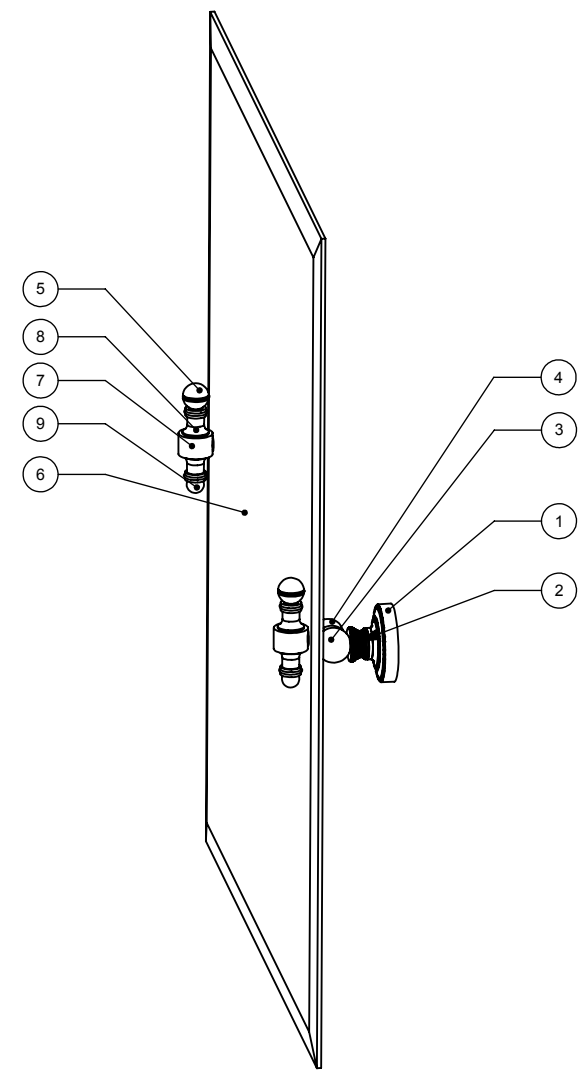

1	BPDT	BACKPLATE	2
2	NKSL-58	SUPPORT	2
3	BL2T-1	BALL SUPPORT	2
4	HBTT-78	TILT	2
5	BLDT1T-34	BALL	2
6	MRRT-92	MIRROR	1
7	HB1T-1	HUB	2
8	NKSL-78	NECK	4
9	BL1T-34	END BALL	2

UNLESS OTHERWISE STATED

.X	±.3mm
.XX	±.15mm
.XXX	±.008mm

COPYRIGHT © Allied Brass 2016

DRAWN	3/24/2016	I.M
CHECKED	3/24/2016	P.D
APPROVED	3/24/2016	R.A

MATERIAL:	BRASS
DESCRIPTION:	MIRROR

FINISH	TBD
QUANTITY	TBD
DRAWING No.	RD-92
REV	0
SCALE	1:7
SHEET: 01	A4