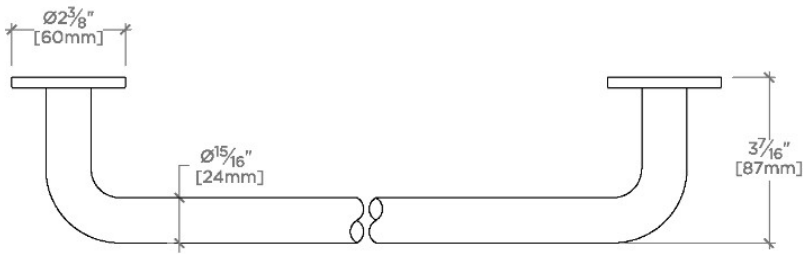

FLYTE

FLTB24

Flyte 24" Single Metal Towel Bar

SHOWN IN FLYTE 24" SINGLE METAL TOWEL BAR | FLTB24

TECHNICAL DETAILS

Adjustable Levelers Feet: N
Installation Type: Wall Mounted
Length: 24"
Primary Material: Brass
Suggested Application: Bath

Not designed to be field cut

CERTIFICATIONS

PRODUCT (NOTES)

FLYTE

FLTB24

Flyte 24" Single Metal Towel Bar

TOP VIEW

SCALE: 3"=1'-0"

FRONT VIEW

SCALE: 3"=1'-0"

SIDE VIEW

SCALE: 3"=1'-0"