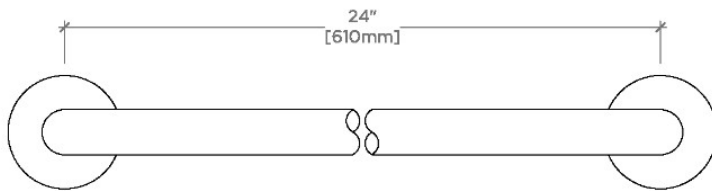

FLYTE

FLTB24

Flyte 24" Single Metal Towel Bar

SHOWN IN FLYTE 24" SINGLE METAL TOWEL BAR | FLTB24

TECHNICAL DETAILS

Adjustable Levelers Feet: N
Installation Type: Wall Mounted
Length: 24"
Primary Material: Brass
Suggested Application: Bath

Not designed to be field cut

CERTIFICATIONS

PRODUCT (NOTES)

FLYTE

FLTB24

Flyte 24" Single Metal Towel Bar

TOP VIEW

SCALE: 3"=1'-0"

FRONT VIEW

SCALE: 3"=1'-0"

SIDE VIEW

SCALE: 3"=1'-0"