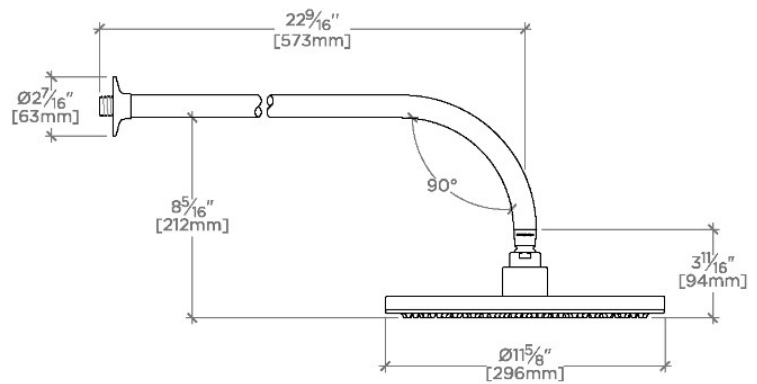

LUDLOW

LVS229

Ludlow Volta 12" Rain Showerhead with 22" Wall Mounted 90 Degree Shower Arm

SHOWN IN LUDLOW VOLTA 12" RAIN SHOWERHEAD WITH 22" WALL MOUNTED 90 DEGREE SHOWER ARM | LVS229

TECHNICAL DETAILS

Adjustable Versus Fixed Spray: Fixed
Fittings Hole Diameter: 1 1/4"
Inlet Connection Size: 1/2"
Inlet Connection Type: Male NPT
Pivot: Y
Primary Material: Brass
Restricted Maximum Flow Rate: 1.75 gpm
Water Pressure Maximum: 85.0 psi
Water Pressure Minimum: 20.0 psi
Water Pressure Recommended: 45.0 psi

Includes a 22" wall mounted 90 degree shower arm

Stocked in Brass, Chrome, Nickel and Matte Nickel

Rain showerhead available in 1.75gpm (6.6L/min) flow rate

CERTIFICATIONS

PRODUCT (NOTES)

LUDLOW

LVS229

Ludlow Volta 12" Rain Showerhead with 22" Wall Mounted
90 Degree Shower Arm

TOP VIEW

SCALE: 1/2"=1'-0"

FRONT VIEW

SCALE: 1/2"=1'-0"

SIDE VIEW

SCALE: 1/2"=1'-0"