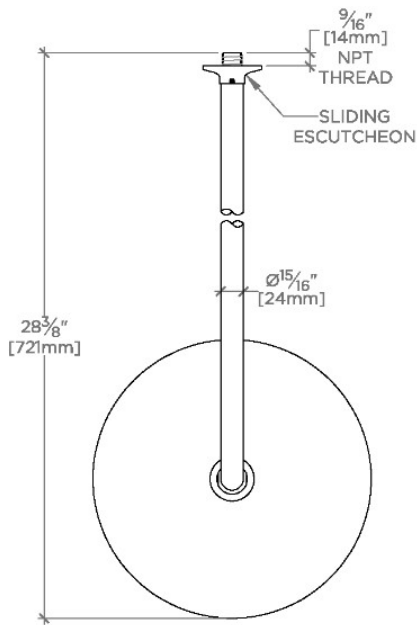

LUDLOW

LVS229

Ludlow Volta 12" Rain Showerhead with 22" Wall Mounted 90 Degree Shower Arm

SHOWN IN LUDLOW VOLTA 12" RAIN SHOWERHEAD WITH 22" WALL MOUNTED 90 DEGREE SHOWER ARM | LVS229

TECHNICAL DETAILS

Adjustable Versus Fixed Spray: Fixed
Fittings Hole Diameter: 1 1/4"
Inlet Connection Size: 1/2"
Inlet Connection Type: Male NPT
Pivot: Y
Primary Material: Brass
Restricted Maximum Flow Rate: 1.75 gpm
Water Pressure Maximum: 85.0 psi
Water Pressure Minimum: 20.0 psi
Water Pressure Recommended: 45.0 psi

Includes a 22" wall mounted 90 degree shower arm

Stocked in Brass, Chrome, Nickel and Matte Nickel

Rain showerhead available in 1.75gpm (6.6L/min) flow rate

CERTIFICATIONS

PRODUCT (NOTES)

LUDLOW

LVS229

Ludlow Volta 12" Rain Showerhead with 22" Wall Mounted
90 Degree Shower Arm

TOP VIEW

SCALE: 1/2"=1'-0"

FRONT VIEW

SCALE: 1/2"=1'-0"

SIDE VIEW

SCALE: 1/2"=1'-0"