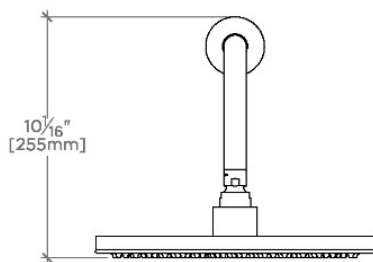

LUDLOW

LVS229

Ludlow Volta 12" Rain Showerhead with 22" Wall Mounted 90 Degree Shower Arm

SHOWN IN LUDLOW VOLTA 12" RAIN SHOWERHEAD WITH 22" WALL MOUNTED 90 DEGREE SHOWER ARM | LVS229

TECHNICAL DETAILS

Adjustable Versus Fixed Spray: Fixed
Fittings Hole Diameter: 1 1/4"
Inlet Connection Size: 1/2"
Inlet Connection Type: Male NPT
Pivot: Y
Primary Material: Brass
Restricted Maximum Flow Rate: 1.75 gpm
Water Pressure Maximum: 85.0 psi
Water Pressure Minimum: 20.0 psi
Water Pressure Recommended: 45.0 psi

Includes a 22" wall mounted 90 degree shower arm

Stocked in Brass, Chrome, Nickel and Matte Nickel

Rain showerhead available in 1.75gpm (6.6L/min) flow rate

CERTIFICATIONS

PRODUCT (NOTES)

LUDLOW

LVS229

Ludlow Volta 12" Rain Showerhead with 22" Wall Mounted
90 Degree Shower Arm

TOP VIEW

SCALE: 1/2"=1'-0"

FRONT VIEW

SCALE: 1/2"=1'-0"

SIDE VIEW

SCALE: 1/2"=1'-0"