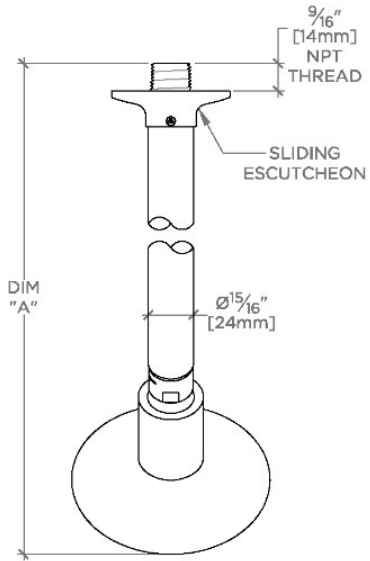

LUDLOW

LVS244

Ludlow Volta 4 1/4" Showerhead with 6" Wall Mounted 45 Degree Shower Arm

SHOWN IN LUDLOW VOLTA 4 1/4" SHOWERHEAD WITH 6" WALL MOUNTED 45 DEGREE SHOWER ARM | LVS244

TECHNICAL DETAILS

Adjustable Versus Fixed Spray: Fixed
Fittings Hole Diameter: 1 1/4"
Inlet Connection Size: 1/2"
Inlet Connection Type: Male NPT
Pivot: Y
Primary Material: Brass
Restricted Maximum Flow Rate: 1.75 gpm
Water Pressure Maximum: 85.0 psi
Water Pressure Minimum: 20.0 psi
Water Pressure Recommended: 45.0 psi

Includes a 6" wall mounted 45 degree shower arm

Stocked in Brass, Chrome and Nickel

Showerhead available in 1.75gpm (6.6L/min) flow rate

CERTIFICATIONS

PRODUCT (NOTES)

WATERWORKS

LUDLOW

LVS244

Ludlow Volta 4 1/4" Showerhead with 6" Wall Mounted 45 Degree Shower Arm

TOP VIEW SCALE: 3"=1'-0"

STYLE NO.	DIM "A"	DIM "B"
LVS244	10 ³ / ₁₆ " [259mm]	6 ¹ / ₄ " [158mm]
PTS244		
LVS245	12 ³ / ₁₆ " [310mm]	8 ¹ / ₄ " [209mm]
PTS245		

FRONT VIEW SCALE: 3"=1'-0"

SIDE VIEW SCALE: 3"=1'-0"