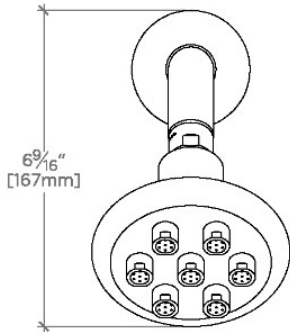

LUDLOW

LVS244

Ludlow Volta 4 1/4" Showerhead with 6" Wall Mounted 45 Degree Shower Arm

SHOWN IN LUDLOW VOLTA 4 1/4" SHOWERHEAD WITH 6" WALL MOUNTED 45 DEGREE SHOWER ARM | LVS244

TECHNICAL DETAILS

Adjustable Versus Fixed Spray: Fixed
Fittings Hole Diameter: 1 1/4"
Inlet Connection Size: 1/2"
Inlet Connection Type: Male NPT
Pivot: Y
Primary Material: Brass
Restricted Maximum Flow Rate: 1.75 gpm
Water Pressure Maximum: 85.0 psi
Water Pressure Minimum: 20.0 psi
Water Pressure Recommended: 45.0 psi

Includes a 6" wall mounted 45 degree shower arm

Stocked in Brass, Chrome and Nickel

Showerhead available in 1.75gpm (6.6L/min) flow rate

CERTIFICATIONS

PRODUCT (NOTES)

WATERWORKS

LUDLOW

LVS244

Ludlow Volta 4 1/4" Showerhead with 6" Wall Mounted 45 Degree Shower Arm

TOP VIEW SCALE: 3"=1'-0"

STYLE NO.	DIM "A"	DIM "B"
LVS244	10 ³ / ₁₆ " [259mm]	6 ¹ / ₄ " [158mm]
PTS244		
LVS245	12 ³ / ₁₆ " [310mm]	8 ¹ / ₄ " [209mm]
PTS245		

FRONT VIEW SCALE: 3"=1'-0"

SIDE VIEW SCALE: 3"=1'-0"