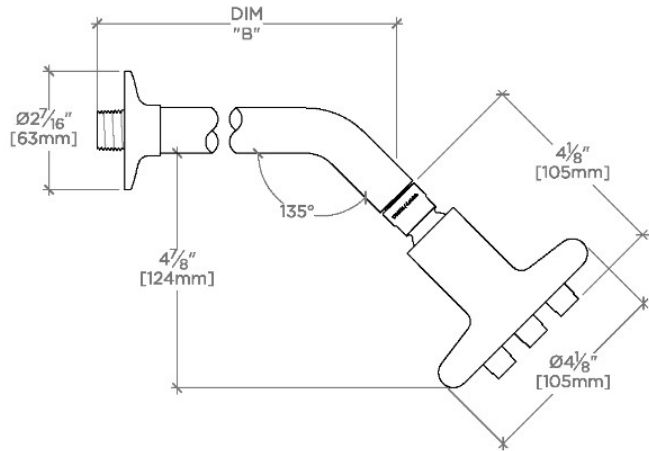

LUDLOW

LVS244

Ludlow Volta 4 1/4" Showerhead with 6" Wall Mounted 45 Degree Shower Arm

SHOWN IN LUDLOW VOLTA 4 1/4" SHOWERHEAD WITH 6" WALL MOUNTED 45 DEGREE SHOWER ARM | LVS244

TECHNICAL DETAILS

Adjustable Versus Fixed Spray: Fixed
Fittings Hole Diameter: 1 1/4"
Inlet Connection Size: 1/2"
Inlet Connection Type: Male NPT
Pivot: Y
Primary Material: Brass
Restricted Maximum Flow Rate: 1.75 gpm
Water Pressure Maximum: 85.0 psi
Water Pressure Minimum: 20.0 psi
Water Pressure Recommended: 45.0 psi

Includes a 6" wall mounted 45 degree shower arm

Stocked in Brass, Chrome and Nickel

Showerhead available in 1.75gpm (6.6L/min) flow rate

CERTIFICATIONS

PRODUCT (NOTES)

WATERWORKS

LUDLOW

LVS244

Ludlow Volta 4 1/4" Showerhead with 6" Wall Mounted 45 Degree Shower Arm

TOP VIEW SCALE: 3"=1'-0"

STYLE NO.	DIM "A"	DIM "B"
LVS244	10 ³ / ₁₆ " [259mm]	6 ¹ / ₄ " [158mm]
PTS244		
LVS245	12 ³ / ₁₆ " [310mm]	8 ¹ / ₄ " [209mm]
PTS245		

FRONT VIEW SCALE: 3"=1'-0"

SIDE VIEW SCALE: 3"=1'-0"