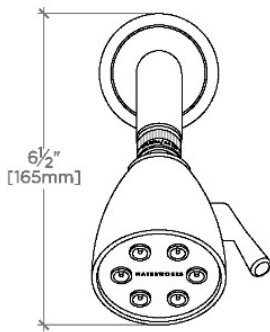

### TECHNICAL DETAILS

Adjustable Versus Fixed Spray: Adjustable  
Fittings Hole Diameter: 1 1/4"  
Inlet Connection Size: 1/2"  
Inlet Connection Type: Male NPT  
Pivot: Y  
Primary Material: Brass  
Restricted Maximum Flow Rate: 1.75 gpm  
Water Pressure Maximum: 85.0 psi  
Water Pressure Minimum: 20.0 psi  
Water Pressure Recommended: 45.0 psi

### PRODUCT FEATURES

Made of Brass

Features a swivel 2 3/4" showerhead with two adjustable spray patterns

Includes a 6" wall mounted 45 degree shower arm

Stocked in Brass, Chrome and Nickel

Showerhead available in 1.75gpm (6.6L/min) flow rate

## TRANSIT

TRS334

Transit 2 3/4" Showerhead with Adjustable Spray with 6" Wall Mounted 45 Degree Shower Arm

TOP VIEW SCALE: 3"=1'-0"

STYLE NO.	DIM "A"	DIM "B"
AES334	10 1/16"	6 1/4"
TRS334	[256mm]	[158mm]
AES335	12 1/16"	8 1/4"
TRS335	[307mm]	[209mm]

FRONT VIEW SCALE: 3"=1'-0"

SIDE VIEW SCALE: 3"=1'-0"