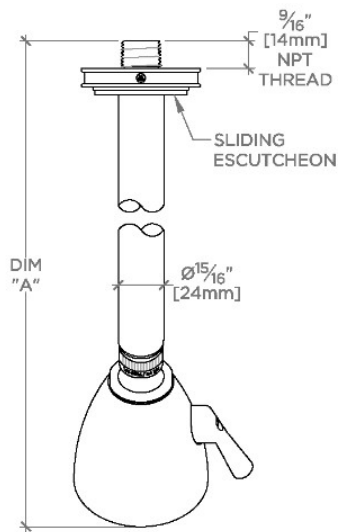

### TECHNICAL DETAILS

Adjustable Versus Fixed Spray: Adjustable  
Fittings Hole Diameter: 1 1/4"  
Inlet Connection Size: 1/2"  
Inlet Connection Type: Male NPT  
Pivot: Y  
Primary Material: Brass  
Restricted Maximum Flow Rate: 1.75 gpm  
Water Pressure Maximum: 85.0 psi  
Water Pressure Minimum: 20.0 psi  
Water Pressure Recommended: 45.0 psi

### PRODUCT FEATURES

Made of Brass

Features a swivel 2 3/4" showerhead with two adjustable spray patterns

Includes a 6" wall mounted 45 degree shower arm

Stocked in Brass, Chrome and Nickel

Showerhead available in 1.75gpm (6.6L/min) flow rate

## TRANSIT

TRS334

Transit 2 3/4" Showerhead with Adjustable Spray with 6" Wall Mounted 45 Degree Shower Arm

TOP VIEW SCALE: 3"=1'-0"

STYLE NO.	DIM "A"	DIM "B"
AES334	10 1/16"	6 1/4"
TRS334	[256mm]	[158mm]
AES335	12 1/16"	8 1/4"
TRS335	[307mm]	[209mm]

FRONT VIEW SCALE: 3"=1'-0"

SIDE VIEW SCALE: 3"=1'-0"