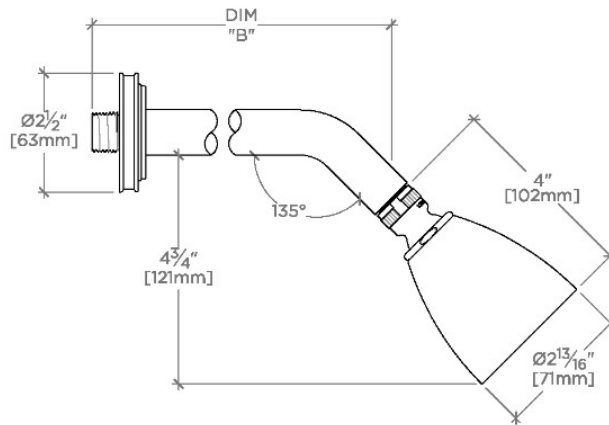

### TECHNICAL DETAILS

Adjustable Versus Fixed Spray: Adjustable  
Fittings Hole Diameter: 1 1/4"  
Inlet Connection Size: 1/2"  
Inlet Connection Type: Male NPT  
Pivot: Y  
Primary Material: Brass  
Restricted Maximum Flow Rate: 1.75 gpm  
Water Pressure Maximum: 85.0 psi  
Water Pressure Minimum: 20.0 psi  
Water Pressure Recommended: 45.0 psi

### PRODUCT FEATURES

Made of Brass

Features a swivel 2 3/4" showerhead with two adjustable spray patterns

Includes a 6" wall mounted 45 degree shower arm

Stocked in Brass, Chrome and Nickel

Showerhead available in 1.75gpm (6.6L/min) flow rate

## TRANSIT

TRS334

Transit 2 3/4" Showerhead with Adjustable Spray with 6" Wall Mounted 45 Degree Shower Arm

TOP VIEW SCALE: 3"=1'-0"

STYLE NO.	DIM "A"	DIM "B"
AES334	10 1/16"	6 1/4"
TRS334	[256mm]	[158mm]
AES335	12 1/16"	8 1/4"
TRS335	[307mm]	[209mm]

FRONT VIEW SCALE: 3"=1'-0"

SIDE VIEW SCALE: 3"=1'-0"