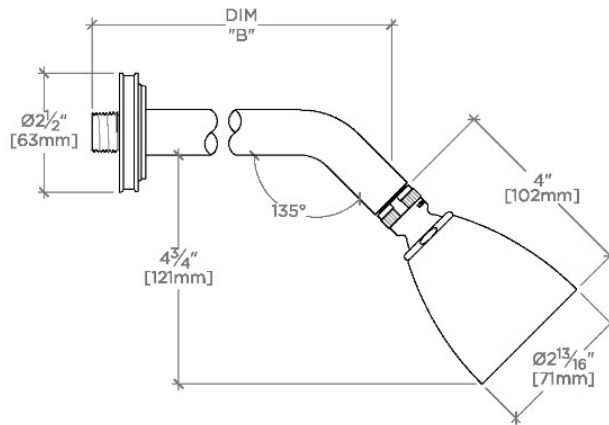

### TECHNICAL DETAILS

Adjustable Versus Fixed Spray: Adjustable  
Fittings Hole Diameter: 1 1/4"  
Inlet Connection Size: 1/2"  
Inlet Connection Type: Male NPT  
Pivot: Y  
Primary Material: Brass  
Restricted Maximum Flow Rate: 1.75 gpm  
Water Pressure Maximum: 85.0 psi  
Water Pressure Minimum: 20.0 psi  
Water Pressure Recommended: 45.0 psi

### PRODUCT FEATURES

Made of Brass

Features a swivel 2 3/4" showerhead with two adjustable spray patterns

Includes a 8" wall mounted 45 degree shower arm

Stocked in Brass, Chrome and Nickel

Showerhead available in 1.75gpm (6.6L/min) flow rate

## TRANSIT

TRS335

Transit 2 3/4" Showerhead with Adjustable Spray with 8" Wall Mounted 45 Degree Shower Arm

TOP VIEW SCALE: 3"=1'-0"

STYLE NO.	DIM "A"	DIM "B"
AES334	10 1/16" [256mm]	6 1/4" [158mm]
TRS334		
AES335	12 1/16" [307mm]	8 1/4" [209mm]
TRS335		

FRONT VIEW SCALE: 3"=1'-0"

SIDE VIEW SCALE: 3"=1'-0"