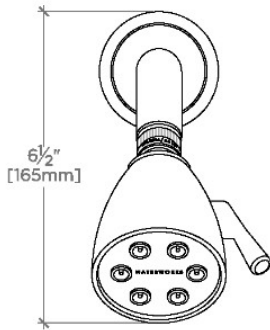

### TECHNICAL DETAILS

Adjustable Versus Fixed Spray: Adjustable  
Fittings Hole Diameter: 1 1/4"  
Inlet Connection Size: 1/2"  
Inlet Connection Type: Male NPT  
Pivot: Y  
Primary Material: Brass  
Restricted Maximum Flow Rate: 1.75 gpm  
Water Pressure Maximum: 85.0 psi  
Water Pressure Minimum: 20.0 psi  
Water Pressure Recommended: 45.0 psi

### PRODUCT FEATURES

Made of Brass

Features a swivel 2 3/4" showerhead with two adjustable spray patterns

Includes a 8" wall mounted 45 degree shower arm

Stocked in Brass, Chrome and Nickel

Showerhead available in 1.75gpm (6.6L/min) flow rate

## TRANSIT

TRS335

Transit 2 3/4" Showerhead with Adjustable Spray with 8" Wall Mounted 45 Degree Shower Arm

TOP VIEW SCALE: 3"=1'-0"

STYLE NO.	DIM "A"	DIM "B"
AES334	10 1/16" [256mm]	6 1/4" [158mm]
TRS334		
AES335	12 1/16" [307mm]	8 1/4" [209mm]
TRS335		

FRONT VIEW SCALE: 3"=1'-0"

SIDE VIEW SCALE: 3"=1'-0"