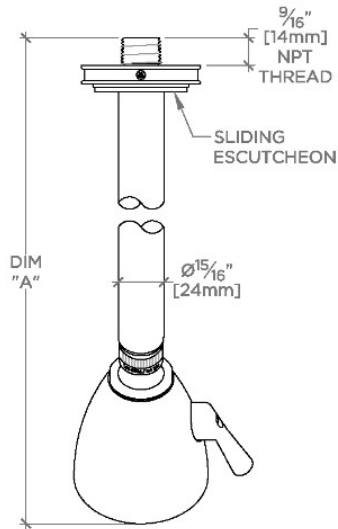

### TECHNICAL DETAILS

Adjustable Versus Fixed Spray: Adjustable  
Fittings Hole Diameter: 1 1/4"  
Inlet Connection Size: 1/2"  
Inlet Connection Type: Male NPT  
Pivot: Y  
Primary Material: Brass  
Restricted Maximum Flow Rate: 1.75 gpm  
Water Pressure Maximum: 85.0 psi  
Water Pressure Minimum: 20.0 psi  
Water Pressure Recommended: 45.0 psi

### PRODUCT FEATURES

Made of Brass

Features a swivel 2 3/4" showerhead with two adjustable spray patterns

Includes a 8" wall mounted 45 degree shower arm

Stocked in Brass, Chrome and Nickel

Showerhead available in 1.75gpm (6.6L/min) flow rate

## TRANSIT

TRS335

Transit 2 3/4" Showerhead with Adjustable Spray with 8" Wall Mounted 45 Degree Shower Arm

TOP VIEW SCALE: 3"=1'-0"

STYLE NO.	DIM "A"	DIM "B"
AES334	10 1/16" [256mm]	6 1/4" [158mm]
TRS334		
AES335	12 1/16" [307mm]	8 1/4" [209mm]
TRS335		

FRONT VIEW SCALE: 3"=1'-0"

SIDE VIEW SCALE: 3"=1'-0"