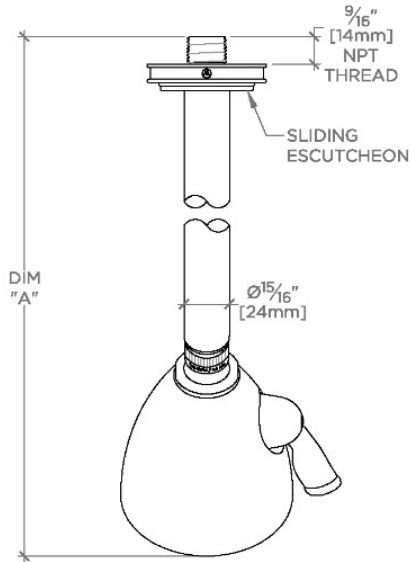

TECHNICAL DETAILS

Adjustable Versus Fixed Spray: Adjustable
Fittings Hole Diameter: 1 1/4"
Inlet Connection Size: 1/2"
Inlet Connection Type: Male NPT
Pivot: Y
Primary Material: Brass
Restricted Maximum Flow Rate: 1.75 gpm
Water Pressure Maximum: 85.0 psi
Water Pressure Minimum: 20.0 psi
Water Pressure Recommended: 45.0 psi

Made of Brass

Features a swivel 3 1/2" showerhead with two adjustable spray patterns

Includes a 6" wall mounted 45 degree shower arm

Stocked in Brass, Chrome and Nickel

Showerhead available in 1.75gpm (6.6L/min) flow rate

CERTIFICATIONS

PRODUCT (NOTES)

TRANSIT

TRS344

Transit 3 1/2" Showerhead with Adjustable Spray with 6" Wall Mounted 45 Degree Shower Arm

TOP VIEW

SCALE: 3"=1'-0"

STYLE NO.	DIM "A"	DIM "B"
AES344	10 ⁷ / ₈ " [276mm]	6 ¹ / ₄ " [158mm]
TRS344		
AES345	12 ⁷ / ₈ " [326mm]	8 ³ / ₄ " [209mm]
TRS345		

FRONT VIEW

SCALE: 3"=1'-0"

SIDE VIEW

SCALE: 3"=1'-0"