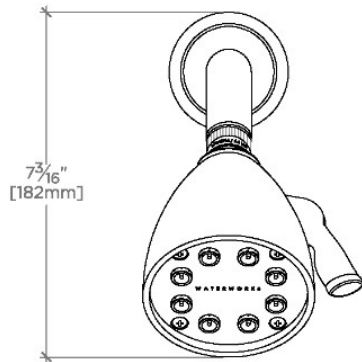

TECHNICAL DETAILS

Adjustable Versus Fixed Spray: Adjustable
Fittings Hole Diameter: 1 1/4"
Inlet Connection Size: 1/2"
Inlet Connection Type: Male NPT
Pivot: Y
Primary Material: Brass
Restricted Maximum Flow Rate: 1.75 gpm
Water Pressure Maximum: 85.0 psi
Water Pressure Minimum: 20.0 psi
Water Pressure Recommended: 45.0 psi

Made of Brass

Features a swivel 3 1/2" showerhead with two adjustable spray patterns

Includes a 6" wall mounted 45 degree shower arm

Stocked in Brass, Chrome and Nickel

Showerhead available in 1.75gpm (6.6L/min) flow rate

CERTIFICATIONS

PRODUCT (NOTES)

TRANSIT

TRS344

Transit 3 1/2" Showerhead with Adjustable Spray with 6" Wall Mounted 45 Degree Shower Arm

TOP VIEW

SCALE: 3"=1'-0"

STYLE NO.	DIM "A"	DIM "B"
AES344	10 ⁷ / ₈ " [276mm]	6 ¹ / ₄ " [158mm]
TRS344		
AES345	12 ⁷ / ₈ " [326mm]	8 ³ / ₄ " [209mm]
TRS345		

FRONT VIEW

SCALE: 3"=1'-0"

SIDE VIEW

SCALE: 3"=1'-0"