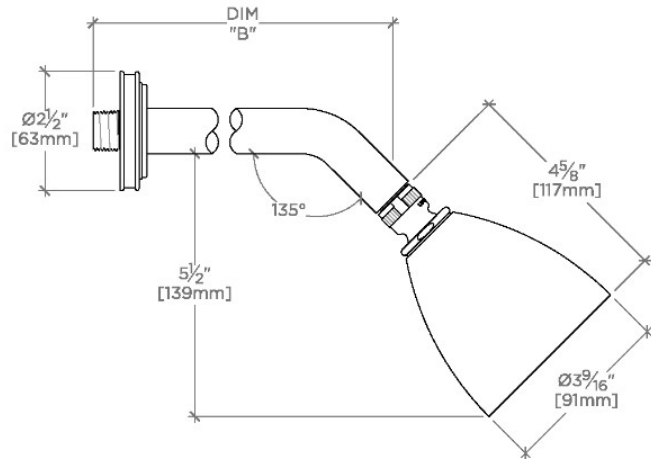

TECHNICAL DETAILS

Adjustable Versus Fixed Spray: Adjustable
Fittings Hole Diameter: 1 1/4"
Inlet Connection Size: 1/2"
Inlet Connection Type: Male NPT
Pivot: Y
Primary Material: Brass
Restricted Maximum Flow Rate: 1.75 gpm
Water Pressure Maximum: 85.0 psi
Water Pressure Minimum: 20.0 psi
Water Pressure Recommended: 45.0 psi

Made of Brass

Features a swivel 3 1/2" showerhead with two adjustable spray patterns

Includes a 6" wall mounted 45 degree shower arm

Stocked in Brass, Chrome and Nickel

Showerhead available in 1.75gpm (6.6L/min) flow rate

CERTIFICATIONS

PRODUCT (NOTES)

TRANSIT

TRS344

Transit 3 1/2" Showerhead with Adjustable Spray with 6" Wall Mounted 45 Degree Shower Arm

TOP VIEW

SCALE: 3"=1'-0"

STYLE NO.	DIM "A"	DIM "B"
AES344	10 ⁷ / ₈ " [276mm]	6 ¹ / ₄ " [158mm]
TRS344		
AES345	12 ⁷ / ₈ " [326mm]	8 ³ / ₄ " [209mm]
TRS345		

FRONT VIEW

SCALE: 3"=1'-0"

SIDE VIEW

SCALE: 3"=1'-0"