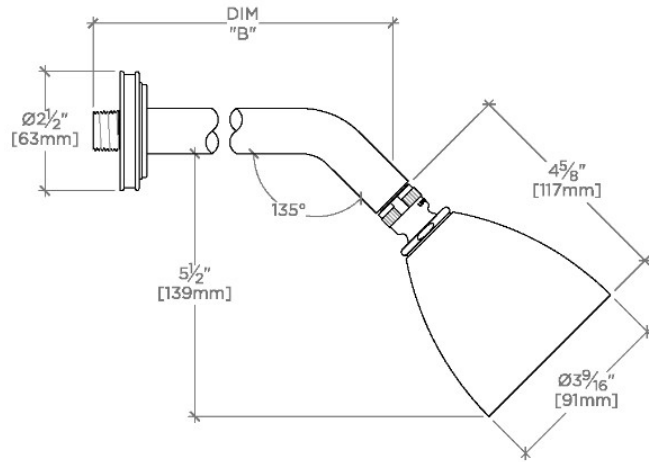

TECHNICAL DETAILS

Adjustable Versus Fixed Spray: Adjustable
Fittings Hole Diameter: 1 1/4"
Inlet Connection Size: 1/2"
Inlet Connection Type: Male NPT
Pivot: Y
Primary Material: Brass
Restricted Maximum Flow Rate: 1.75 gpm
Water Pressure Maximum: 85.0 psi
Water Pressure Minimum: 20.0 psi
Water Pressure Recommended: 45.0 psi

Made of Brass

Features a swivel 3 1/2" showerhead with two adjustable spray patterns

Includes a 8" wall mounted 45 degree shower arm

Stocked in Brass, Chrome and Nickel

Showerhead available in 1.75gpm (6.6L/min) flow rate

CERTIFICATIONS

PRODUCT (NOTES)

TRANSIT

TRS345

Transit 3 1/2" Showerhead with Adjustable Spray with 8" Wall Mounted 45 Degree Shower Arm

TOP VIEW

SCALE: 3"=1'-0"

STYLE NO.	DIM "A"	DIM "B"
AES344	10 7/8" [276mm]	6 1/4" [158mm]
TRS344		
AES345	12 7/8" [326mm]	8 3/4" [209mm]
TRS345		

FRONT VIEW

SCALE: 3"=1'-0"

SIDE VIEW

SCALE: 3"=1'-0"