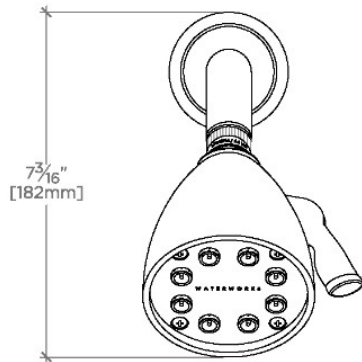

TECHNICAL DETAILS

Adjustable Versus Fixed Spray: Adjustable
Fittings Hole Diameter: 1 1/4"
Inlet Connection Size: 1/2"
Inlet Connection Type: Male NPT
Pivot: Y
Primary Material: Brass
Restricted Maximum Flow Rate: 1.75 gpm
Water Pressure Maximum: 85.0 psi
Water Pressure Minimum: 20.0 psi
Water Pressure Recommended: 45.0 psi

Made of Brass

Features a swivel 3 1/2" showerhead with two adjustable spray patterns

Includes a 8" wall mounted 45 degree shower arm

Stocked in Brass, Chrome and Nickel

Showerhead available in 1.75gpm (6.6L/min) flow rate

CERTIFICATIONS

PRODUCT (NOTES)

TRANSIT

TRS345

Transit 3 1/2" Showerhead with Adjustable Spray with 8" Wall Mounted 45 Degree Shower Arm

TOP VIEW

SCALE: 3"=1'-0"

STYLE NO.	DIM "A"	DIM "B"
AES344	10 7/8" [276mm]	6 1/4" [158mm]
TRS344		
AES345	12 7/8" [326mm]	8 3/4" [209mm]
TRS345		

FRONT VIEW

SCALE: 3"=1'-0"

SIDE VIEW

SCALE: 3"=1'-0"