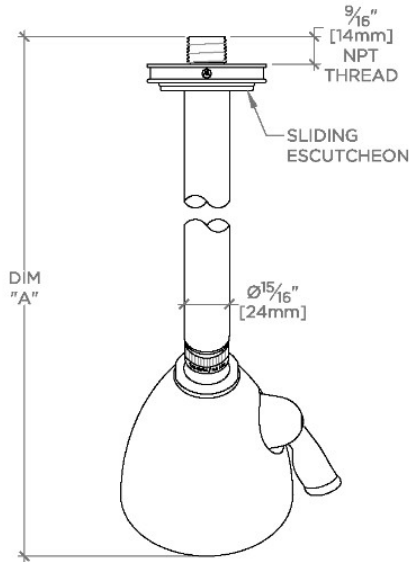

TECHNICAL DETAILS

Adjustable Versus Fixed Spray: Adjustable
Fittings Hole Diameter: 1 1/4"
Inlet Connection Size: 1/2"
Inlet Connection Type: Male NPT
Pivot: Y
Primary Material: Brass
Restricted Maximum Flow Rate: 1.75 gpm
Water Pressure Maximum: 85.0 psi
Water Pressure Minimum: 20.0 psi
Water Pressure Recommended: 45.0 psi

Made of Brass

Features a swivel 3 1/2" showerhead with two adjustable spray patterns

Includes a 8" wall mounted 45 degree shower arm

Stocked in Brass, Chrome and Nickel

Showerhead available in 1.75gpm (6.6L/min) flow rate

CERTIFICATIONS

PRODUCT (NOTES)

TRANSIT

TRS345

Transit 3 1/2" Showerhead with Adjustable Spray with 8" Wall Mounted 45 Degree Shower Arm

TOP VIEW

SCALE: 3"=1'-0"

STYLE NO.	DIM "A"	DIM "B"
AES344	10 7/8" [276mm]	6 1/4" [158mm]
TRS344		
AES345	12 7/8" [326mm]	8 3/4" [209mm]
TRS345		

FRONT VIEW

SCALE: 3"=1'-0"

SIDE VIEW

SCALE: 3"=1'-0"