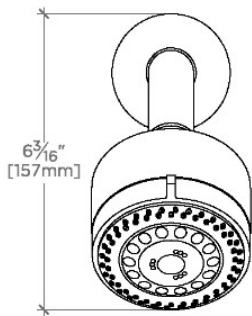

LUDLOW

LVS234

Ludlow Volta 3 1/4" Showerhead with Adjustable Spray with 6" Wall Mounted 45 Degree Shower Arm

SHOWN IN LUDLOW VOLTA 3 1/4" SHOWERHEAD WITH ADJUSTABLE SPRAY WITH 6" WALL MOUNTED 45 DEGREE SHOWER ARM | LVS234

TECHNICAL DETAILS

Adjustable Versus Fixed Spray: Adjustable Spray
Fittings Hole Diameter: 1 1/4"
Inlet Connection Size: 1/2"
Inlet Connection Type: Male NPT
Pivot: Y
Primary Material: Brass
Restricted Maximum Flow Rate: 1.75 gpm
Water Pressure Maximum: 85.0 psi
Water Pressure Minimum: 20.0 psi
Water Pressure Recommended: 45.0 psi

Includes a 6" wall mounted 45 degree shower arm

Stocked in Brass, Chrome and Nickel

Showerhead available in 1.75gpm (6.6L/min) flow rate

CERTIFICATIONS

PRODUCT (NOTES)

WATERWORKS

LUDLOW

LVS234

Ludlow Volta 3 1/4" Showerhead with Adjustable Spray with 6" Wall Mounted 45 Degree Shower Arm

SCALE: 3"=1'-0"

STYLE NO.	DIM "A"	DIM "B"
LVS234	9 ³ / ₁₆ " [250mm]	6 ¹ / ₄ " [158mm]
PTS234		
LVS235	11 ³ / ₁₆ " [301mm]	8 ¹ / ₄ " [209mm]
PTS235		