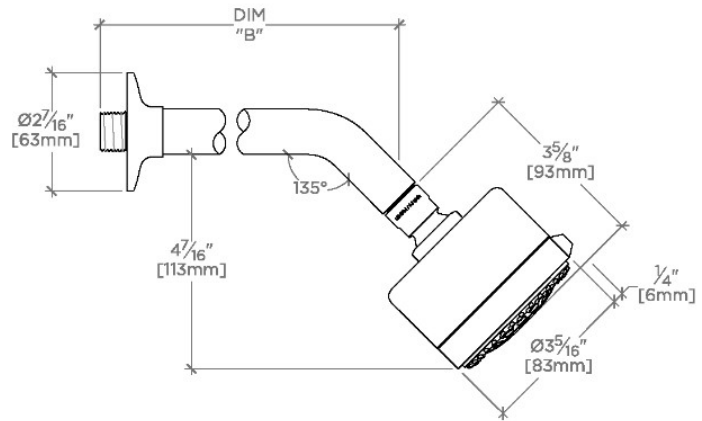

TECHNICAL DETAILS

Adjustable Versus Fixed Spray: Adjustable Spray
Fittings Hole Diameter: 1 1/4"
Inlet Connection Size: 1/2"
Inlet Connection Type: Male NPT
Pivot: Y
Primary Material: Brass
Restricted Maximum Flow Rate: 1.75 gpm
Water Pressure Maximum: 85.0 psi
Water Pressure Minimum: 20.0 psi
Water Pressure Recommended: 45.0 psi

Includes a 6" wall mounted 45 degree shower arm

Stocked in Brass, Chrome and Nickel

Showerhead available in 1.75gpm (6.6L/min) flow rate

CERTIFICATIONS

PRODUCT (NOTES)

WATERWORKS

LUDLOW

LVS234

Ludlow Volta 3 1/4" Showerhead with Adjustable Spray with 6" Wall Mounted 45 Degree Shower Arm

SCALE: 3"=1'-0"

STYLE NO.	DIM "A"	DIM "B"
LVS234	9 ³ / ₁₆ " [250mm]	6 ¹ / ₄ " [158mm]
PTS234		
LVS235	11 ³ / ₁₆ " [301mm]	8 ¹ / ₄ " [209mm]
PTS235		

SCALE: 3"=1'-0"

SCALE: 3"=1'-0"