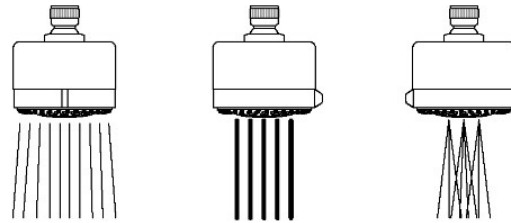

TECHNICAL DETAILS

Adjustable Versus Fixed Spray: Adjustable Spray
Fittings Hole Diameter: 1 1/4"
Inlet Connection Size: 1/2"
Inlet Connection Type: Male NPT
Pivot: Y
Primary Material: Brass
Restricted Maximum Flow Rate: 1.75 gpm
Water Pressure Maximum: 85.0 psi
Water Pressure Minimum: 20.0 psi
Water Pressure Recommended: 45.0 psi

INSPIRATION

Our fresh take on American industrial design comes in three styles, each of them clean-lined, and distinct to Waterworks.

CODES & STANDARDS

PRODUCT FEATURES

Made of Brass

Features a swivel 3 1/4" showerhead with three adjustable spray patterns

Includes a 6" wall mounted 45 degree shower arm

Stocked in Brass, Chrome and Nickel

Showerhead available in 1.75gpm (6.6L/min) flow rate

CERTIFICATIONS

PRODUCT (NOTES)

WATERWORKS

LUDLOW

LVS234

Ludlow Volta 3 1/4" Showerhead with Adjustable Spray with 6" Wall Mounted 45 Degree Shower Arm

SCALE: 3"=1'-0"

STYLE NO.	DIM "A"	DIM "B"
LVS234	9 ³ / ₁₆ " [250mm]	6 ¹ / ₄ " [158mm]
PTS234		
LVS235	11 ³ / ₁₆ " [301mm]	8 ¹ / ₄ " [209mm]
PTS235		