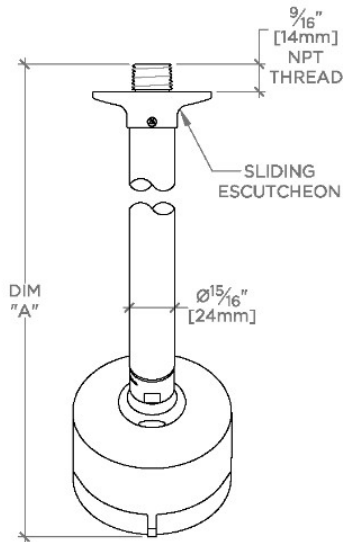

LUDLOW

LVS234

Ludlow Volta 3 1/4" Showerhead with Adjustable Spray with 6" Wall Mounted 45 Degree Shower Arm

SHOWN IN LUDLOW VOLTA 3 1/4" SHOWERHEAD WITH ADJUSTABLE SPRAY WITH 6" WALL MOUNTED 45 DEGREE SHOWER ARM | LVS234

TECHNICAL DETAILS

Adjustable Versus Fixed Spray: Adjustable Spray
Fittings Hole Diameter: 1 1/4"
Inlet Connection Size: 1/2"
Inlet Connection Type: Male NPT
Pivot: Y
Primary Material: Brass
Restricted Maximum Flow Rate: 1.75 gpm
Water Pressure Maximum: 85.0 psi
Water Pressure Minimum: 20.0 psi
Water Pressure Recommended: 45.0 psi

Includes a 6" wall mounted 45 degree shower arm

Stocked in Brass, Chrome and Nickel

Showerhead available in 1.75gpm (6.6L/min) flow rate

CERTIFICATIONS

PRODUCT (NOTES)

WATERWORKS

LUDLOW

LVS234

Ludlow Volta 3 1/4" Showerhead with Adjustable Spray with 6" Wall Mounted 45 Degree Shower Arm

SCALE: 3"=1'-0"

STYLE NO.	DIM "A"	DIM "B"
LVS234	9 ³ / ₁₆ " [250mm]	6 ¹ / ₄ " [158mm]
PTS234		
LVS235	11 ³ / ₁₆ " [301mm]	8 ¹ / ₄ " [209mm]
PTS235		