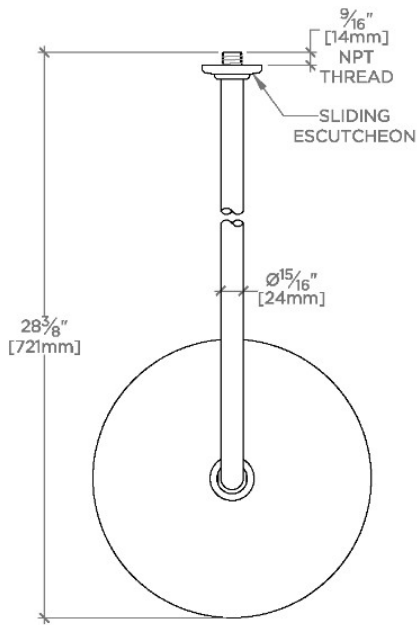

LUDLOW

LDS229

Ludlow 12" Rain Showerhead with 22" Wall Mounted 90 Degree Shower Arm

SHOWN IN LUDLOW 12" RAIN SHOWERHEAD WITH 22" WALL MOUNTED 90 DEGREE SHOWER ARM | LDS229

TECHNICAL DETAILS

Adjustable Versus Fixed Spray: Fixed
Fittings Hole Diameter: 1 1/4"
Inlet Connection Size: 1/2"
Inlet Connection Type: Male NPT
Pivot: Y
Primary Material: Brass
Restricted Maximum Flow Rate: 1.75 gpm
Water Pressure Maximum: 85.0 psi
Water Pressure Minimum: 20.0 psi
Water Pressure Recommended: 45.0 psi

Includes a 22" wall mounted 90 degree shower arm

Stocked in Brass, Chrome and Nickel

Rain showerhead available in 1.75gpm (6.6L/min) flow rate

CERTIFICATIONS

PRODUCT (NOTES)

LUDLOW

LDS229

Ludlow 12" Rain Showerhead with 22" Wall Mounted 90 Degree Shower Arm

TOP VIEW

SCALE: 1/2"=1'-0"

FRONT VIEW

SCALE: 1/2"=1'-0"

SIDE VIEW

SCALE: 1/2"=1'-0"