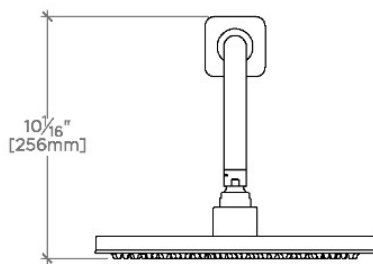

LUDLOW

LDS229

Ludlow 12" Rain Showerhead with 22" Wall Mounted 90 Degree Shower Arm

SHOWN IN LUDLOW 12" RAIN SHOWERHEAD WITH 22" WALL MOUNTED 90 DEGREE SHOWER ARM | LDS229

TECHNICAL DETAILS

Adjustable Versus Fixed Spray: Fixed
Fittings Hole Diameter: 1 1/4"
Inlet Connection Size: 1/2"
Inlet Connection Type: Male NPT
Pivot: Y
Primary Material: Brass
Restricted Maximum Flow Rate: 1.75 gpm
Water Pressure Maximum: 85.0 psi
Water Pressure Minimum: 20.0 psi
Water Pressure Recommended: 45.0 psi

Includes a 22" wall mounted 90 degree shower arm

Stocked in Brass, Chrome and Nickel

Rain showerhead available in 1.75gpm (6.6L/min) flow rate

CERTIFICATIONS

PRODUCT (NOTES)

LUDLOW

LDS229

Ludlow 12" Rain Showerhead with 22" Wall Mounted 90 Degree Shower Arm

TOP VIEW

SCALE: 1/2"=1'-0"

FRONT VIEW

SCALE: 1/2"=1'-0"

SIDE VIEW

SCALE: 1/2"=1'-0"