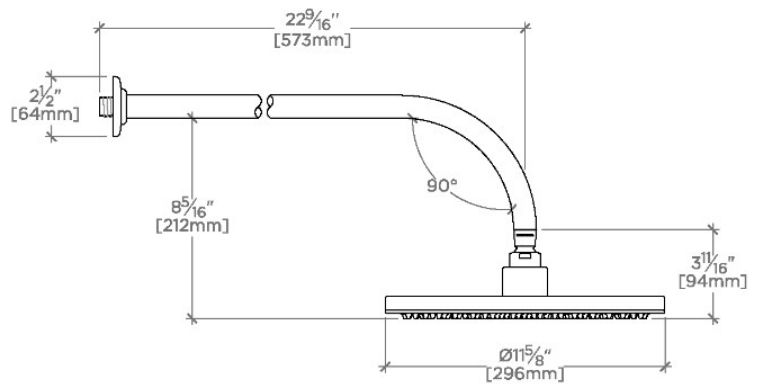

LUDLOW

LDS229

Ludlow 12" Rain Showerhead with 22" Wall Mounted 90 Degree Shower Arm

SHOWN IN LUDLOW 12" RAIN SHOWERHEAD WITH 22" WALL MOUNTED 90 DEGREE SHOWER ARM | LDS229

TECHNICAL DETAILS

Adjustable Versus Fixed Spray: Fixed
Fittings Hole Diameter: 1 1/4"
Inlet Connection Size: 1/2"
Inlet Connection Type: Male NPT
Pivot: Y
Primary Material: Brass
Restricted Maximum Flow Rate: 1.75 gpm
Water Pressure Maximum: 85.0 psi
Water Pressure Minimum: 20.0 psi
Water Pressure Recommended: 45.0 psi

Includes a 22" wall mounted 90 degree shower arm

Stocked in Brass, Chrome and Nickel

Rain showerhead available in 1.75gpm (6.6L/min) flow rate

CERTIFICATIONS

PRODUCT (NOTES)

LUDLOW

LDS229

Ludlow 12" Rain Showerhead with 22" Wall Mounted 90 Degree Shower Arm

TOP VIEW

SCALE: 1/2"=1'-0"

FRONT VIEW

SCALE: 1/2"=1'-0"

SIDE VIEW

SCALE: 1/2"=1'-0"