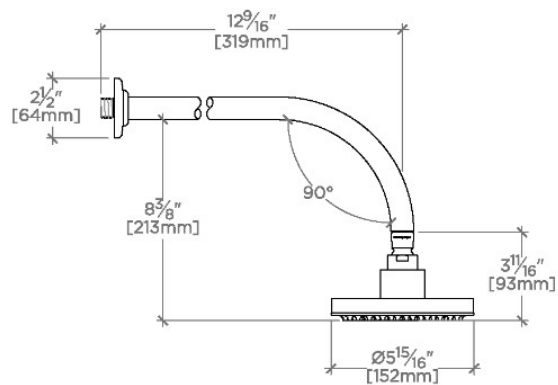

LUDLOW

LDS267

Ludlow 6" Showerhead with 12" Wall Mounted 90 Degree Shower Arm

SHOWN IN LUDLOW 6" SHOWERHEAD WITH 12" WALL MOUNTED 90 DEGREE SHOWER ARM | LDS267

TECHNICAL DETAILS

Adjustable Versus Fixed Spray: Fixed
Fittings Hole Diameter: 1 1/4"
Inlet Connection Size: 1/2"
Inlet Connection Type: Male NPT
Pivot: Y
Primary Material: Brass
Restricted Maximum Flow Rate: 1.75 gpm
Water Pressure Maximum: 85.0 psi
Water Pressure Minimum: 20.0 psi
Water Pressure Recommended: 45.0 psi

Includes a 12" wall mounted 90 degree shower arm

Stocked in Brass, Chrome and Nickel

Showerhead available in 1.75gpm (6.6L/min) flow rate

CERTIFICATIONS

PRODUCT (NOTES)

LUDLOW

LDS267

Ludlow 6" Showerhead with 12" Wall Mounted 90 Degree Shower Arm

TOP VIEW SCALE: 1/2"=1'-0"

FRONT VIEW SCALE: 1/2"=1'-0"

SIDE VIEW SCALE: 1/2"=1'-0"