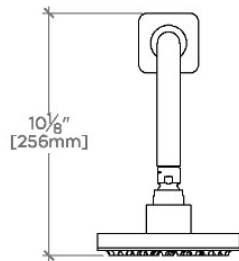

LUDLOW

LDS267

Ludlow 6" Showerhead with 12" Wall Mounted 90 Degree Shower Arm

SHOWN IN LUDLOW 6" SHOWERHEAD WITH 12" WALL MOUNTED 90 DEGREE SHOWER ARM | LDS267

TECHNICAL DETAILS

Adjustable Versus Fixed Spray: Fixed
Fittings Hole Diameter: 1 1/4"
Inlet Connection Size: 1/2"
Inlet Connection Type: Male NPT
Pivot: Y
Primary Material: Brass
Restricted Maximum Flow Rate: 1.75 gpm
Water Pressure Maximum: 85.0 psi
Water Pressure Minimum: 20.0 psi
Water Pressure Recommended: 45.0 psi

Includes a 12" wall mounted 90 degree shower arm

Stocked in Brass, Chrome and Nickel

Showerhead available in 1.75gpm (6.6L/min) flow rate

CERTIFICATIONS

PRODUCT (NOTES)

LUDLOW

LDS267

Ludlow 6" Showerhead with 12" Wall Mounted 90 Degree Shower Arm

TOP VIEW SCALE: 1/2"=1'-0"

FRONT VIEW SCALE: 1/2"=1'-0"

SIDE VIEW SCALE: 1/2"=1'-0"