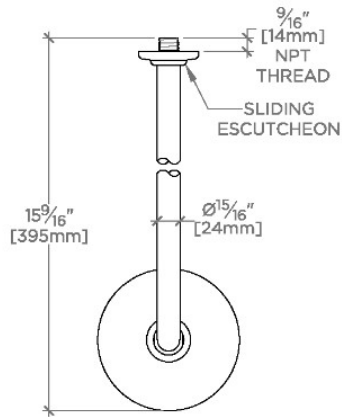

LUDLOW

LDS267

Ludlow 6" Showerhead with 12" Wall Mounted 90 Degree Shower Arm

SHOWN IN LUDLOW 6" SHOWERHEAD WITH 12" WALL MOUNTED 90 DEGREE SHOWER ARM | LDS267

TECHNICAL DETAILS

Adjustable Versus Fixed Spray: Fixed
Fittings Hole Diameter: 1 1/4"
Inlet Connection Size: 1/2"
Inlet Connection Type: Male NPT
Pivot: Y
Primary Material: Brass
Restricted Maximum Flow Rate: 1.75 gpm
Water Pressure Maximum: 85.0 psi
Water Pressure Minimum: 20.0 psi
Water Pressure Recommended: 45.0 psi

Includes a 12" wall mounted 90 degree shower arm

Stocked in Brass, Chrome and Nickel

Showerhead available in 1.75gpm (6.6L/min) flow rate

CERTIFICATIONS

PRODUCT (NOTES)

LUDLOW

LDS267

Ludlow 6" Showerhead with 12" Wall Mounted 90 Degree Shower Arm

TOP VIEW SCALE: 1/2"=1'-0"

FRONT VIEW SCALE: 1/2"=1'-0"

SIDE VIEW SCALE: 1/2"=1'-0"