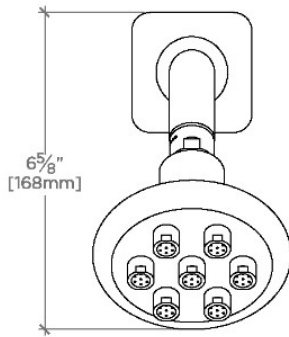

LUDLOW

LDS244

Ludlow 4 1/4" Showerhead with 6" Wall Mounted 45 Degree Shower Arm

SHOWN IN LUDLOW 4 1/4" SHOWERHEAD WITH 6" WALL MOUNTED 45 DEGREE SHOWER ARM | LDS244

TECHNICAL DETAILS

Adjustable Versus Fixed Spray: Fixed
Fittings Hole Diameter: 1 1/4"
Inlet Connection Size: 1/2"
Inlet Connection Type: Male NPT
Pivot: Y
Primary Material: Brass
Restricted Maximum Flow Rate: 1.75 gpm
Water Pressure Maximum: 85.0 psi
Water Pressure Minimum: 20.0 psi
Water Pressure Recommended: 45.0 psi

Includes a 6" wall mounted 45 degree shower arm

Stocked in Brass, Chrome and Nickel

Showerhead available in 1.75gpm (6.6L/min) flow rate

CERTIFICATIONS

PRODUCT (NOTES)

LUDLOW

LDS244

Ludlow 4 1/4" Showerhead with 6" Wall Mounted 45 Degree Shower Arm

TOP VIEW SCALE: 3"=1'-0"

STYLE NO.	DIM "A"	DIM "B"
LDS244	10 ³ / ₁₆ " [259mm]	6 ¹ / ₄ " [158mm]
LDS245	12 ³ / ₁₆ " [310mm]	8 ¹ / ₄ " [209mm]

FRONT VIEW SCALE: 3"=1'-0"

SIDE VIEW SCALE: 3"=1'-0"