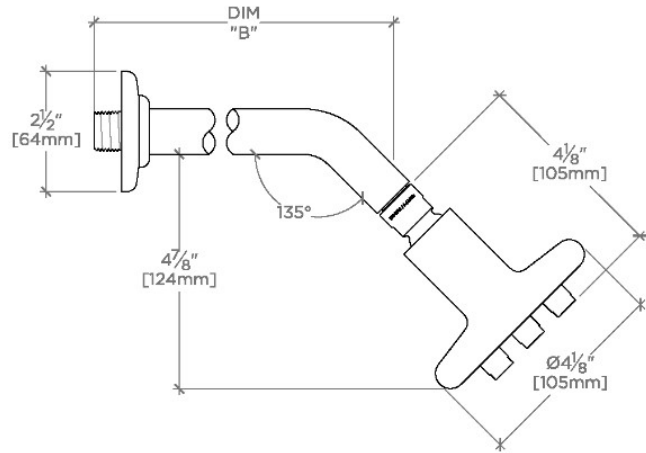

LUDLOW

LDS244

Ludlow 4 1/4" Showerhead with 6" Wall Mounted 45 Degree Shower Arm

SHOWN IN LUDLOW 4 1/4" SHOWERHEAD WITH 6" WALL MOUNTED 45 DEGREE SHOWER ARM | LDS244

TECHNICAL DETAILS

Adjustable Versus Fixed Spray: Fixed
Fittings Hole Diameter: 1 1/4"
Inlet Connection Size: 1/2"
Inlet Connection Type: Male NPT
Pivot: Y
Primary Material: Brass
Restricted Maximum Flow Rate: 1.75 gpm
Water Pressure Maximum: 85.0 psi
Water Pressure Minimum: 20.0 psi
Water Pressure Recommended: 45.0 psi

INSPIRATION

Our fresh take on American industrial design comes in three styles, each of them clean-lined, and distinct to Waterworks.

CODES & STANDARDS

PRODUCT FEATURES

Made of Brass

Features a swivel 4 1/4" showerhead with seven jets

Includes a 6" wall mounted 45 degree shower arm

Stocked in Brass, Chrome and Nickel

Showerhead available in 1.75gpm (6.6L/min) flow rate

CERTIFICATIONS

PRODUCT (NOTES)

LUDLOW

LDS244

Ludlow 4 1/4" Showerhead with 6" Wall Mounted 45 Degree Shower Arm

TOP VIEW SCALE: 3"=1'-0"

STYLE NO.	DIM "A"	DIM "B"
LDS244	10 ³ / ₁₆ " [259mm]	6 ¹ / ₄ " [158mm]
LDS245	12 ³ / ₁₆ " [310mm]	8 ¹ / ₄ " [209mm]

FRONT VIEW SCALE: 3"=1'-0"

SIDE VIEW SCALE: 3"=1'-0"