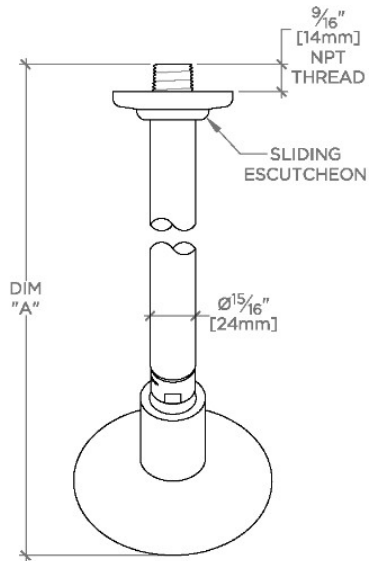

LUDLOW

LDS244

Ludlow 4 1/4" Showerhead with 6" Wall Mounted 45 Degree Shower Arm

SHOWN IN LUDLOW 4 1/4" SHOWERHEAD WITH 6" WALL MOUNTED 45 DEGREE SHOWER ARM | LDS244

TECHNICAL DETAILS

Adjustable Versus Fixed Spray: Fixed
Fittings Hole Diameter: 1 1/4"
Inlet Connection Size: 1/2"
Inlet Connection Type: Male NPT
Pivot: Y
Primary Material: Brass
Restricted Maximum Flow Rate: 1.75 gpm
Water Pressure Maximum: 85.0 psi
Water Pressure Minimum: 20.0 psi
Water Pressure Recommended: 45.0 psi

INSPIRATION

Our fresh take on American industrial design comes in three styles, each of them clean-lined, and distinct to Waterworks.

CODES & STANDARDS

PRODUCT FEATURES

Made of Brass

Features a swivel 4 1/4" showerhead with seven jets

Includes a 6" wall mounted 45 degree shower arm

Stocked in Brass, Chrome and Nickel

Showerhead available in 1.75gpm (6.6L/min) flow rate

CERTIFICATIONS

PRODUCT (NOTES)

LUDLOW

LDS244

Ludlow 4 1/4" Showerhead with 6" Wall Mounted 45 Degree Shower Arm

TOP VIEW SCALE: 3"=1'-0"

STYLE NO.	DIM "A"	DIM "B"
LDS244	10 ³ / ₁₆ " [259mm]	6 ¹ / ₄ " [158mm]
LDS245	12 ³ / ₁₆ " [310mm]	8 ¹ / ₄ " [209mm]

FRONT VIEW SCALE: 3"=1'-0"

SIDE VIEW SCALE: 3"=1'-0"