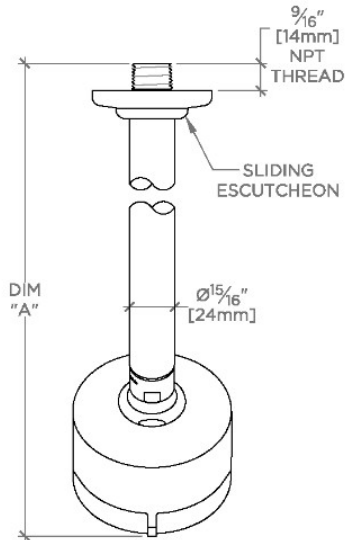

## LUDLOW

LDS235

Ludlow 3 1/4" Showerhead with Adjustable Spray with 8" Wall Mounted 45 Degree Shower Arm

SHOWN IN LUDLOW 3 1/4" SHOWERHEAD WITH ADJUSTABLE SPRAY WITH 8" WALL MOUNTED 45 DEGREE SHOWER ARM | LDS235

### TECHNICAL DETAILS

Adjustable Versus Fixed Spray: Adjustable Spray  
Fittings Hole Diameter: 1 1/4"  
Inlet Connection Size: 1/2"  
Inlet Connection Type: Male NPT  
Pivot: Y  
Primary Material: Brass  
Restricted Maximum Flow Rate: 1.75 gpm  
Water Pressure Maximum: 85.0 psi  
Water Pressure Minimum: 20.0 psi  
Water Pressure Recommended: 45.0 psi

### PRODUCT FEATURES

Made of Brass

Features a swivel 3 1/4" showerhead with three adjustable spray patterns

Includes a 8" wall mounted 45 degree shower arm

Stocked in Brass, Chrome and Nickel

Showerhead available in 1.75gpm (6.6L/min) flow rate

## LUDLOW

LDS235

Ludlow 3 1/4" Showerhead with Adjustable Spray with 8" Wall Mounted 45 Degree Shower Arm

STYLE NO.	DIM "A"	DIM "B"
LDS234	9 <sup>13</sup> / <sub>16</sub> " [250mm]	6 <sup>1</sup> / <sub>4</sub> " [158mm]
LDS235	11 <sup>13</sup> / <sub>16</sub> " [301mm]	8 <sup>1</sup> / <sub>4</sub> " [209mm]