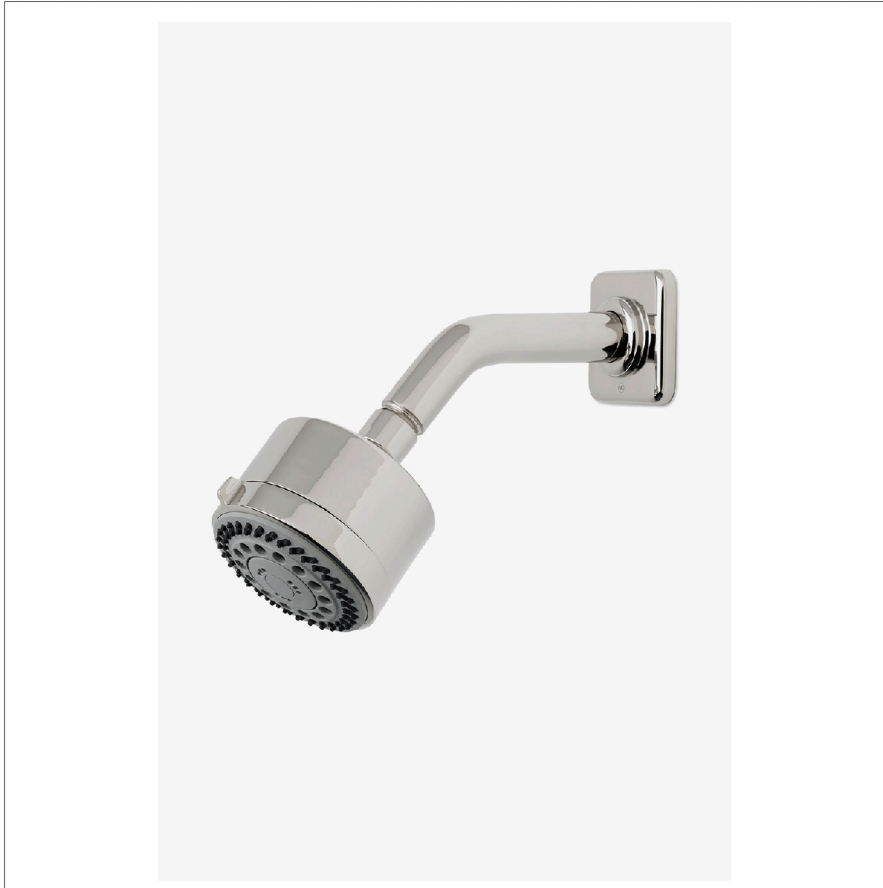

LUDLOW

LDS234

Ludlow 3 1/4" Showerhead with Adjustable Spray with 6" Wall Mounted 45 Degree Shower Arm

SHOWN IN LUDLOW 3 1/4" SHOWERHEAD WITH ADJUSTABLE SPRAY WITH 6" WALL MOUNTED 45 DEGREE SHOWER ARM | LDS234

TECHNICAL DETAILS

Adjustable Versus Fixed Spray: Adjustable Spray
Fittings Hole Diameter: 1 1/4"
Inlet Connection Size: 1/2"
Inlet Connection Type: Male NPT
Pivot: Y
Primary Material: Brass
Restricted Maximum Flow Rate: 1.75 gpm
Water Pressure Maximum: 85.0 psi
Water Pressure Minimum: 20.0 psi
Water Pressure Recommended: 45.0 psi

INSPIRATION

Our fresh take on American industrial design comes in three styles, each of them clean-lined, and distinct to Waterworks.

CODES & STANDARDS

PRODUCT FEATURES

Made of Brass

Features a swivel 3 1/4" showerhead with three adjustable spray patterns

Includes a 6" wall mounted 45 degree shower arm

Stocked in Brass, Chrome and Nickel

Showerhead available in 1.75gpm (6.6L/min) flow rate

CERTIFICATIONS

PRODUCT (NOTES)

WATERWORKS

LUDLOW

LDS234