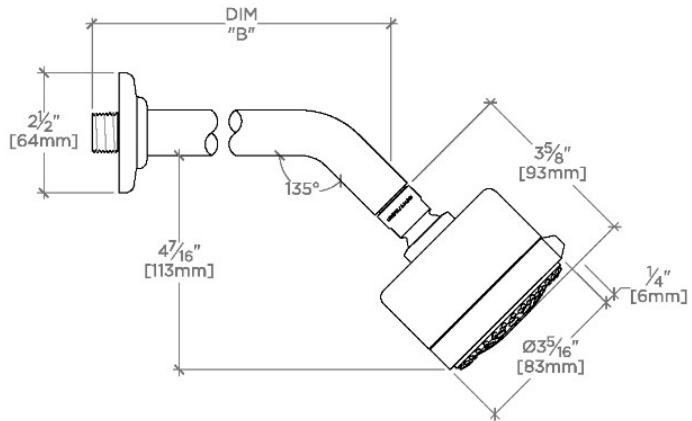

TECHNICAL DETAILS

Adjustable Versus Fixed Spray: Adjustable Spray
Fittings Hole Diameter: 1 1/4"
Inlet Connection Size: 1/2"
Inlet Connection Type: Male NPT
Pivot: Y
Primary Material: Brass
Restricted Maximum Flow Rate: 1.75 gpm
Water Pressure Maximum: 85.0 psi
Water Pressure Minimum: 20.0 psi
Water Pressure Recommended: 45.0 psi

Includes a 6" wall mounted 45 degree shower arm

Stocked in Brass, Chrome and Nickel

Showerhead available in 1.75gpm (6.6L/min) flow rate

CERTIFICATIONS

PRODUCT (NOTES)

WATERWORKS

LUDLOW

LDS234

Ludlow 3 1/4" Showerhead with Adjustable Spray with 6" Wall Mounted 45 Degree Shower Arm

TOP VIEW SCALE: 3"=1'-0"

STYLE NO.	DIM "A"	DIM "B"
LDS234	9 ³ / ₁₆ " [250mm]	6 ¹ / ₄ " [158mm]
LDS235	11 ³ / ₁₆ " [301mm]	8 ¹ / ₄ " [209mm]

SPRAY PATTERNS

FRONT VIEW SCALE: 3"=1'-0"

SIDE VIEW SCALE: 3"=1'-0"