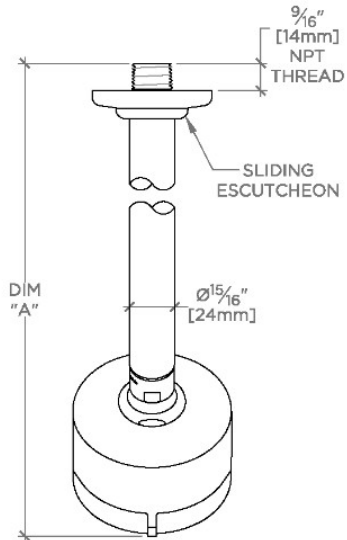

TECHNICAL DETAILS

Adjustable Versus Fixed Spray: Adjustable Spray
Fittings Hole Diameter: 1 1/4"
Inlet Connection Size: 1/2"
Inlet Connection Type: Male NPT
Pivot: Y
Primary Material: Brass
Restricted Maximum Flow Rate: 1.75 gpm
Water Pressure Maximum: 85.0 psi
Water Pressure Minimum: 20.0 psi
Water Pressure Recommended: 45.0 psi

Includes a 6" wall mounted 45 degree shower arm

Stocked in Brass, Chrome and Nickel

Showerhead available in 1.75gpm (6.6L/min) flow rate

CERTIFICATIONS

PRODUCT (NOTES)

WATERWORKS

LUDLOW

LDS234

Ludlow 3 1/4" Showerhead with Adjustable Spray with 6" Wall Mounted 45 Degree Shower Arm

TOP VIEW SCALE: 3"=1'-0"

STYLE NO.	DIM "A"	DIM "B"
LDS234	9 ³ / ₁₆ " [250mm]	6 ¹ / ₄ " [158mm]
LDS235	11 ³ / ₁₆ " [301mm]	8 ¹ / ₄ " [209mm]

SPRAY PATTERNS

FRONT VIEW SCALE: 3"=1'-0"

SIDE VIEW SCALE: 3"=1'-0"