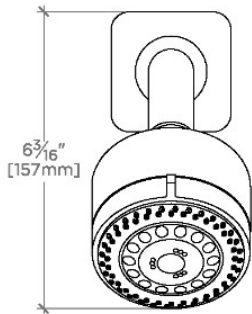

TECHNICAL DETAILS

Adjustable Versus Fixed Spray: Adjustable Spray
Fittings Hole Diameter: 1 1/4"
Inlet Connection Size: 1/2"
Inlet Connection Type: Male NPT
Pivot: Y
Primary Material: Brass
Restricted Maximum Flow Rate: 1.75 gpm
Water Pressure Maximum: 85.0 psi
Water Pressure Minimum: 20.0 psi
Water Pressure Recommended: 45.0 psi

Includes a 6" wall mounted 45 degree shower arm

Stocked in Brass, Chrome and Nickel

Showerhead available in 1.75gpm (6.6L/min) flow rate

CERTIFICATIONS

PRODUCT (NOTES)

WATERWORKS

LUDLOW

LDS234

Ludlow 3 1/4" Showerhead with Adjustable Spray with 6" Wall Mounted 45 Degree Shower Arm

TOP VIEW SCALE: 3"=1'-0"

STYLE NO.	DIM "A"	DIM "B"
LDS234	9 ³ / ₁₆ " [250mm]	6 ¹ / ₄ " [158mm]
LDS235	11 ³ / ₁₆ " [301mm]	8 ¹ / ₄ " [209mm]

SPRAY PATTERNS

FRONT VIEW SCALE: 3"=1'-0"

SIDE VIEW SCALE: 3"=1'-0"