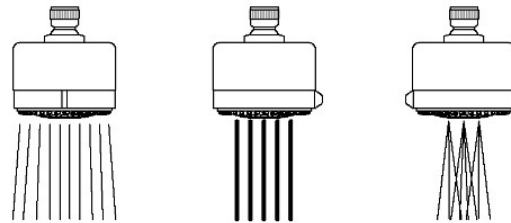

TECHNICAL DETAILS

Adjustable Versus Fixed Spray: Adjustable Spray
Fittings Hole Diameter: 1 1/4"
Inlet Connection Size: 1/2"
Inlet Connection Type: Male NPT
Pivot: Y
Primary Material: Brass
Restricted Maximum Flow Rate: 1.75 gpm
Water Pressure Maximum: 85.0 psi
Water Pressure Minimum: 20.0 psi
Water Pressure Recommended: 45.0 psi

Includes a 6" wall mounted 45 degree shower arm

Stocked in Brass, Chrome and Nickel

Showerhead available in 1.75gpm (6.6L/min) flow rate

CERTIFICATIONS

PRODUCT (NOTES)

WATERWORKS

LUDLOW

LDS234

Ludlow 3 1/4" Showerhead with Adjustable Spray with 6" Wall Mounted 45 Degree Shower Arm

TOP VIEW SCALE: 3"=1'-0"

STYLE NO.	DIM "A"	DIM "B"
LDS234	9 ³ / ₁₆ " [250mm]	6 ¹ / ₄ " [158mm]
LDS235	11 ³ / ₁₆ " [301mm]	8 ¹ / ₄ " [209mm]

SPRAY PATTERNS

FRONT VIEW SCALE: 3"=1'-0"

SIDE VIEW SCALE: 3"=1'-0"