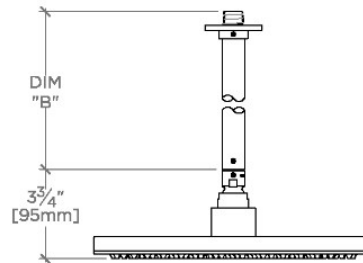

### TECHNICAL DETAILS

Adjustable Versus Fixed Spray: Fixed  
Fittings Hole Diameter: 1 1/4"  
Inlet Connection Size: 1/2"  
Inlet Connection Type: Male NPT  
Pivot: Y  
Primary Material: Brass  
Restricted Maximum Flow Rate: 1.75 gpm  
Water Pressure Maximum: 85.0 psi  
Water Pressure Minimum: 20.0 psi  
Water Pressure Recommended: 45.0 psi

## FLYTE

FLS221

Flyte 12" Rain Showerhead with 12" Ceiling Mounted Shower Arm

CEILING VIEW

SCALE: 1/2"=1'-0"

STYLE NO.	DIM "A"	DIM "B"
FLS220	10 <sup>5</sup> / <sub>16</sub> " [262mm]	6 <sup>9</sup> / <sub>16</sub> " [167mm]
ISS220		
FLS221	16 <sup>5</sup> / <sub>16</sub> " [414mm]	12 <sup>9</sup> / <sub>16</sub> " [319mm]
ISS221		
FLS222	22 <sup>5</sup> / <sub>16</sub> " [566mm]	18 <sup>9</sup> / <sub>16</sub> " [472mm]
ISS222		

FRONT VIEW

SCALE: 1/2"=1'-0"

SIDE VIEW

SCALE: 1/2"=1'-0"