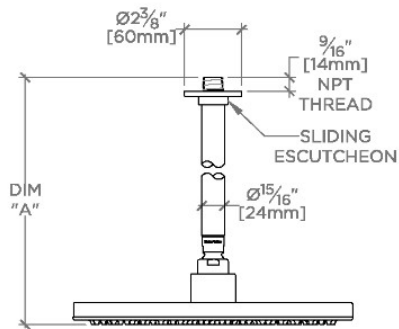

### TECHNICAL DETAILS

Adjustable Versus Fixed Spray: Fixed  
Fittings Hole Diameter: 1 1/4"  
Inlet Connection Size: 1/2"  
Inlet Connection Type: Male NPT  
Pivot: Y  
Primary Material: Brass  
Restricted Maximum Flow Rate: 1.75 gpm  
Water Pressure Maximum: 85.0 psi  
Water Pressure Minimum: 20.0 psi  
Water Pressure Recommended: 45.0 psi

## FLYTE

FLS221

Flyte 12" Rain Showerhead with 12" Ceiling Mounted Shower Arm

CEILING VIEW

SCALE: 1/2"=1'-0"

STYLE NO.	DIM "A"	DIM "B"
FLS220	10 <sup>5</sup> / <sub>16</sub> " [262mm]	6 <sup>9</sup> / <sub>16</sub> " [167mm]
ISS220		
FLS221	16 <sup>5</sup> / <sub>16</sub> " [414mm]	12 <sup>9</sup> / <sub>16</sub> " [319mm]
ISS221		
FLS222	22 <sup>5</sup> / <sub>16</sub> " [566mm]	18 <sup>9</sup> / <sub>16</sub> " [472mm]
ISS222		

FRONT VIEW

SCALE: 1/2"=1'-0"

SIDE VIEW

SCALE: 1/2"=1'-0"