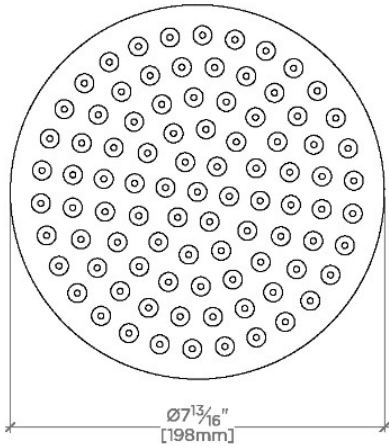

FLYTE

FLS281

Flyte 8" Rain Showerhead with 12" Ceiling Mounted Shower Arm

CEILING VIEW

SCALE: 3"=1'-0"

STYLE NO.	DIM "A"	DIM "B"
FLS280	10⁵/₁₆" [261mm]	6⁹/₁₆" [167mm]
ISS280		
FLS281	16⁵/₁₆" [414mm]	12⁹/₁₆" [319mm]
ISS281