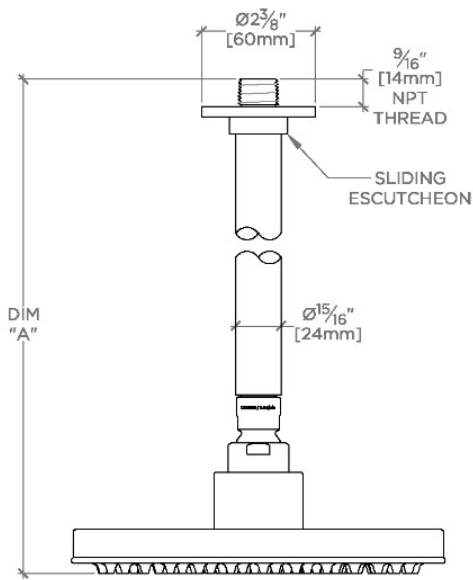

### TECHNICAL DETAILS

Adjustable Versus Fixed Spray: Fixed  
Fittings Hole Diameter: 1 1/4"  
Inlet Connection Size: 1/2"  
Inlet Connection Type: Male NPT  
Pivot: Y  
Primary Material: Brass  
Restricted Maximum Flow Rate: 1.75 gpm  
Water Pressure Maximum: 85.0 psi  
Water Pressure Minimum: 20.0 psi  
Water Pressure Recommended: 45.0 psi

## FLS281

Flyte 8" Rain Showerhead with 12" Ceiling Mounted Shower Arm

CEILING VIEW

SCALE: 3"=1'-0"

STYLE NO.	DIM "A"	DIM "B"
FLS280	10 <sup>5</sup> / <sub>16</sub> " [261mm]	6 <sup>9</sup> / <sub>16</sub> " [167mm]
ISS280		
FLS281	16 <sup>5</sup> / <sub>16</sub> " [414mm]	12 <sup>9</sup> / <sub>16</sub> " [319mm]
ISS281		

FRONT VIEW

SCALE: 3"=1'-0"

SIDE VIEW

SCALE: 3"=1'-0"