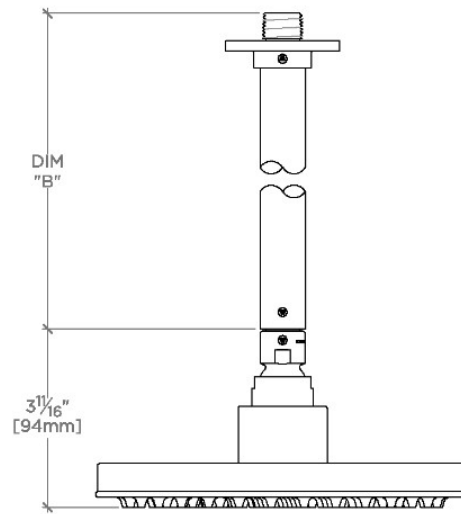

### TECHNICAL DETAILS

Adjustable Versus Fixed Spray: Fixed  
Fittings Hole Diameter: 1 1/4"  
Inlet Connection Size: 1/2"  
Inlet Connection Type: Male NPT  
Pivot: Y  
Primary Material: Brass  
Restricted Maximum Flow Rate: 1.75 gpm  
Water Pressure Maximum: 85.0 psi  
Water Pressure Minimum: 20.0 psi  
Water Pressure Recommended: 45.0 psi

## FLS281

Flyte 8" Rain Showerhead with 12" Ceiling Mounted Shower Arm

CEILING VIEW

SCALE: 3"=1'-0"

STYLE NO.	DIM "A"	DIM "B"
FLS280	10 <sup>5</sup> / <sub>16</sub> " [261mm]	6 <sup>9</sup> / <sub>16</sub> " [167mm]
ISS280		
FLS281	16 <sup>5</sup> / <sub>16</sub> " [414mm]	12 <sup>9</sup> / <sub>16</sub> " [319mm]
ISS281		

FRONT VIEW

SCALE: 3"=1'-0"

SIDE VIEW

SCALE: 3"=1'-0"