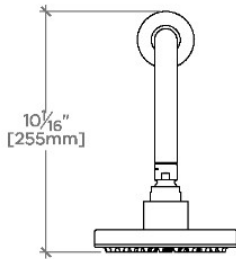

### TECHNICAL DETAILS

Adjustable Versus Fixed Spray: Fixed  
Fittings Hole Diameter: 1 1/4"  
Inlet Connection Size: 1/2"  
Inlet Connection Type: Male NPT  
Pivot: Y  
Primary Material: Brass  
Restricted Maximum Flow Rate: 1.75 gpm  
Water Pressure Maximum: 85.0 psi  
Water Pressure Minimum: 20.0 psi  
Water Pressure Recommended: 45.0 psi

### PRODUCT FEATURES

Made of Brass

Features a swivel 6" showerhead with easy clean rubber nozzles

Includes a 12" wall mounted 90 degree shower arm

Stocked in Brass, Chrome and Nickel

Showerhead available in 1.75gpm (6.6L/min) flow rate

## FLYTE

FLS267

Flyte 6" Showerhead with 12" Wall Mounted 90 Degree Shower Arm

TOP VIEW SCALE: 1/2"=1'-0"

STYLE NO.	DIM "A"	DIM "B"
FLS267	15 9/16" [395mm]	12 9/16" [319mm]
ISS267		
FLS287	16 1/2" [418mm]	12 9/16" [319mm]
ISS287		

FRONT VIEW SCALE: 1/2"=1'-0"

SIDE VIEW SCALE: 1/2"=1'-0"