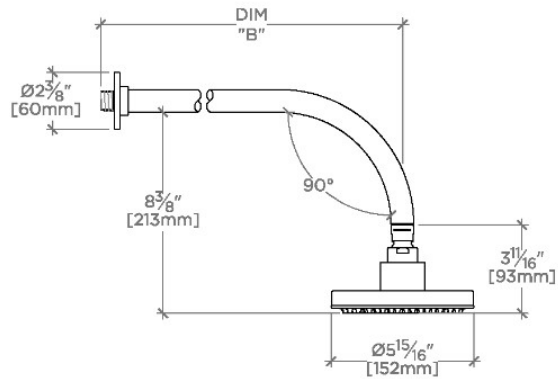

### TECHNICAL DETAILS

Adjustable Versus Fixed Spray: Fixed  
Fittings Hole Diameter: 1 1/4"  
Inlet Connection Size: 1/2"  
Inlet Connection Type: Male NPT  
Pivot: Y  
Primary Material: Brass  
Restricted Maximum Flow Rate: 1.75 gpm  
Water Pressure Maximum: 85.0 psi  
Water Pressure Minimum: 20.0 psi  
Water Pressure Recommended: 45.0 psi

## FLYTE

FLS267

Flyte 6" Showerhead with 12" Wall Mounted 90 Degree Shower Arm

TOP VIEW SCALE: 1/2"=1'-0"

STYLE NO.	DIM "A"	DIM "B"
FLS267	15 9/16" [395mm]	12 9/16" [319mm]
ISS267		
FLS287	16 1/2" [418mm]	12 9/16" [319mm]
ISS287		

FRONT VIEW SCALE: 1/2"=1'-0"

SIDE VIEW SCALE: 1/2"=1'-0"