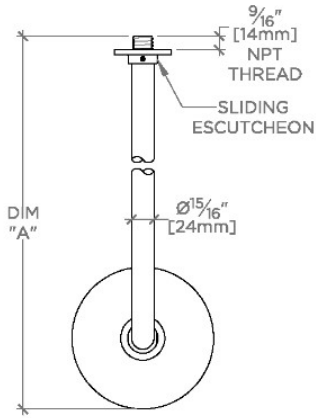

### TECHNICAL DETAILS

Adjustable Versus Fixed Spray: Fixed  
Fittings Hole Diameter: 1 1/4"  
Inlet Connection Size: 1/2"  
Inlet Connection Type: Male NPT  
Pivot: Y  
Primary Material: Brass  
Restricted Maximum Flow Rate: 1.75 gpm  
Water Pressure Maximum: 85.0 psi  
Water Pressure Minimum: 20.0 psi  
Water Pressure Recommended: 45.0 psi

### PRODUCT FEATURES

Made of Brass

Features a swivel 6" showerhead with easy clean rubber nozzles

Includes a 12" wall mounted 90 degree shower arm

Stocked in Brass, Chrome and Nickel

Showerhead available in 1.75gpm (6.6L/min) flow rate

## FLYTE

FLS267

Flyte 6" Showerhead with 12" Wall Mounted 90 Degree Shower Arm

TOP VIEW SCALE: 1/2"=1'-0"

STYLE NO.	DIM "A"	DIM "B"
FLS267	15 9/16" [395mm]	12 9/16" [319mm]
ISS267		
FLS287	16 1/2" [418mm]	12 9/16" [319mm]
ISS287		

FRONT VIEW SCALE: 1/2"=1'-0"

SIDE VIEW SCALE: 1/2"=1'-0"