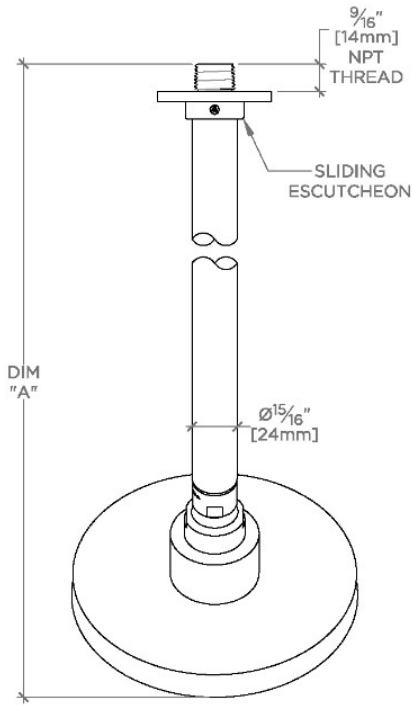

FLYTE

FLS265

Flyte 6" Showerhead with 8" Wall Mounted 45 Degree Shower Arm

SHOWN IN FLYTE 6" SHOWERHEAD WITH 8" WALL MOUNTED 45 DEGREE SHOWER ARM | FLS265

TECHNICAL DETAILS

Adjustable Versus Fixed Spray: Fixed
Fittings Hole Diameter: 1 1/4"
Inlet Connection Size: 1/2"
Inlet Connection Type: Male NPT
Pivot: Y
Primary Material: Brass
Restricted Maximum Flow Rate: 1.75 gpm
Water Pressure Maximum: 85.0 psi
Water Pressure Minimum: 20.0 psi
Water Pressure Recommended: 45.0 psi

Includes a 8" wall mounted 45 degree shower arm

Stocked in Brass, Chrome and Nickel

Showerhead available in 1.75gpm (6.6L/min) flow rate

CERTIFICATIONS

PRODUCT (NOTES)

WATERWORKS

FLYTE

FLS265

Flyte 6" Showerhead with 8" Wall Mounted 45 Degree Shower Arm

TOP VIEW

SCALE: 3"=1'-0"

STYLE NO.	DIM "A"	DIM "B"
FLS265	12 ¹³ / ₁₆ " [325mm]	8 ¹ / ₄ " [209mm]
ISS265		
FLS266	14 ¹³ / ₁₆ " [376mm]	10 ¹ / ₄ " [260mm]
ISS266		

FRONT VIEW

SCALE: 3"=1'-0"

SIDE VIEW

SCALE: 3"=1'-0"