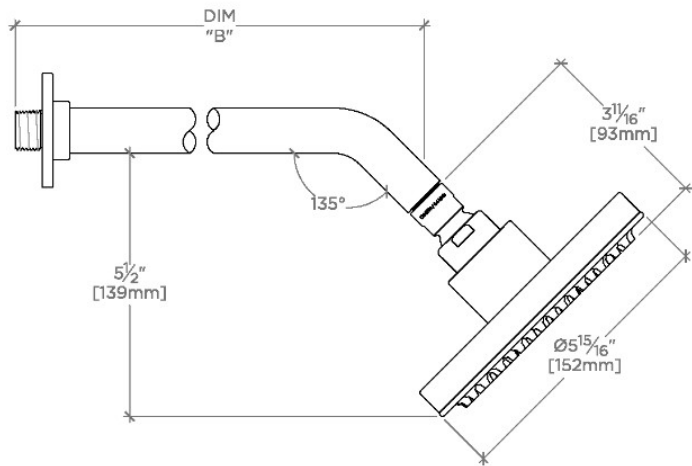

FLYTE

FLS265

Flyte 6" Showerhead with 8" Wall Mounted 45 Degree Shower Arm

SHOWN IN FLYTE 6" SHOWERHEAD WITH 8" WALL MOUNTED 45 DEGREE SHOWER ARM | FLS265

TECHNICAL DETAILS

Adjustable Versus Fixed Spray: Fixed
Fittings Hole Diameter: 1 1/4"
Inlet Connection Size: 1/2"
Inlet Connection Type: Male NPT
Pivot: Y
Primary Material: Brass
Restricted Maximum Flow Rate: 1.75 gpm
Water Pressure Maximum: 85.0 psi
Water Pressure Minimum: 20.0 psi
Water Pressure Recommended: 45.0 psi

Includes a 8" wall mounted 45 degree shower arm

Stocked in Brass, Chrome and Nickel

Showerhead available in 1.75gpm (6.6L/min) flow rate

CERTIFICATIONS

PRODUCT (NOTES)

WATERWORKS

FLYTE

FLS265

Flyte 6" Showerhead with 8" Wall Mounted 45 Degree Shower Arm

TOP VIEW

SCALE: 3"=1'-0"

STYLE NO.	DIM "A"	DIM "B"
FLS265	12 ¹³ / ₁₆ " [325mm]	8 ¹ / ₄ " [209mm]
ISS265		
FLS266	14 ¹³ / ₁₆ " [376mm]	10 ¹ / ₄ " [260mm]
ISS266		

FRONT VIEW

SCALE: 3"=1'-0"

SIDE VIEW

SCALE: 3"=1'-0"