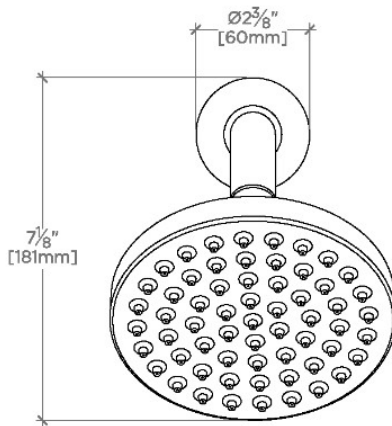

FLYTE

FLS265

Flyte 6" Showerhead with 8" Wall Mounted 45 Degree Shower Arm

SHOWN IN FLYTE 6" SHOWERHEAD WITH 8" WALL MOUNTED 45 DEGREE SHOWER ARM | FLS265

TECHNICAL DETAILS

Adjustable Versus Fixed Spray: Fixed
Fittings Hole Diameter: 1 1/4"
Inlet Connection Size: 1/2"
Inlet Connection Type: Male NPT
Pivot: Y
Primary Material: Brass
Restricted Maximum Flow Rate: 1.75 gpm
Water Pressure Maximum: 85.0 psi
Water Pressure Minimum: 20.0 psi
Water Pressure Recommended: 45.0 psi

Includes a 8" wall mounted 45 degree shower arm

Stocked in Brass, Chrome and Nickel

Showerhead available in 1.75gpm (6.6L/min) flow rate

CERTIFICATIONS

PRODUCT (NOTES)

WATERWORKS

FLYTE

FLS265

Flyte 6" Showerhead with 8" Wall Mounted 45 Degree Shower Arm

TOP VIEW

SCALE: 3"=1'-0"

STYLE NO.	DIM "A"	DIM "B"
FLS265	12 ¹³ / ₁₆ " [325mm]	8 ¹ / ₄ " [209mm]
ISS265		
FLS266	14 ¹³ / ₁₆ " [376mm]	10 ¹ / ₄ " [260mm]
ISS266		

FRONT VIEW

SCALE: 3"=1'-0"

SIDE VIEW

SCALE: 3"=1'-0"