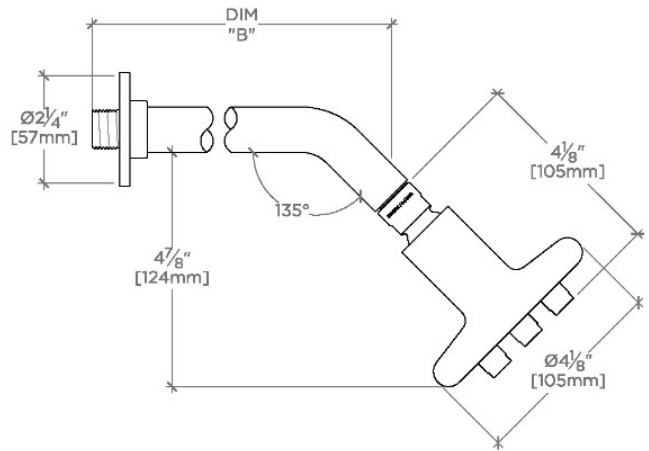

FLYTE

FLS245

Flyte 4 1/4" Showerhead with 8" Wall Mounted 45 Degree Shower Arm

SHOWN IN FLYTE 4 1/4" SHOWERHEAD WITH 8" WALL MOUNTED 45 DEGREE SHOWER ARM | FLS245

TECHNICAL DETAILS

Adjustable Versus Fixed Spray: Fixed
Fittings Hole Diameter: 1 1/4"
Inlet Connection Size: 1/2"
Inlet Connection Type: Male NPT
Pivot: Y
Primary Material: Brass
Restricted Maximum Flow Rate: 1.75 gpm
Water Pressure Maximum: 85.0 psi
Water Pressure Minimum: 20.0 psi
Water Pressure Recommended: 45.0 psi

INSPIRATION

Pure Modernism. Like minimalist works of art, the elegant proportions of these light, fluid elements bring sculptural reference to a room.

CODES & STANDARDS

PRODUCT FEATURES

Made of Brass

Features a swivel 4 1/4" showerhead with seven jets

Includes a 8" wall mounted 45 degree shower arm

Stocked in Brass, Chrome and Nickel

Showerhead available in 1.75gpm (6.6L/min) flow rate

CERTIFICATIONS

PRODUCT (NOTES)

WATERWORKS

FLYTE

FLS245

Flyte 4 1/4" Showerhead with 8" Wall Mounted 45 Degree Shower Arm

TOP VIEW SCALE: 3"=1'-0"

FRONT VIEW SCALE: 3"=1'-0"

SIDE VIEW SCALE: 3"=1'-0"

STYLE NO.	DIM "A"	DIM "B"
FLS244	10 ³ / ₁₆ " [259mm]	6 ¹ / ₄ " [158mm]
ISS244		
FLS245	12 ³ / ₁₆ " [310mm]	8 ¹ / ₄ " [209mm]
ISS245		