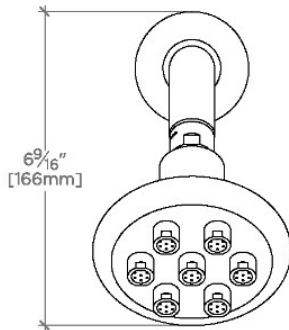

FLYTE

FLS245

Flyte 4 1/4" Showerhead with 8" Wall Mounted 45 Degree Shower Arm

SHOWN IN FLYTE 4 1/4" SHOWERHEAD WITH 8" WALL MOUNTED 45 DEGREE SHOWER ARM | FLS245

TECHNICAL DETAILS

Adjustable Versus Fixed Spray: Fixed
Fittings Hole Diameter: 1 1/4"
Inlet Connection Size: 1/2"
Inlet Connection Type: Male NPT
Pivot: Y
Primary Material: Brass
Restricted Maximum Flow Rate: 1.75 gpm
Water Pressure Maximum: 85.0 psi
Water Pressure Minimum: 20.0 psi
Water Pressure Recommended: 45.0 psi

Includes a 8" wall mounted 45 degree shower arm

Stocked in Brass, Chrome and Nickel

Showerhead available in 1.75gpm (6.6L/min) flow rate

CERTIFICATIONS

PRODUCT (NOTES)

WATERWORKS

FLYTE

FLS245

Flyte 4 1/4" Showerhead with 8" Wall Mounted 45 Degree Shower Arm

TOP VIEW SCALE: 3"=1'-0"

FRONT VIEW SCALE: 3"=1'-0"

SIDE VIEW SCALE: 3"=1'-0"

STYLE NO.	DIM "A"	DIM "B"
FLS244	10 ³ / ₁₆ " [259mm]	6 ¹ / ₄ " [158mm]
ISS244		
FLS245	12 ³ / ₁₆ " [310mm]	8 ¹ / ₄ " [209mm]
ISS245		