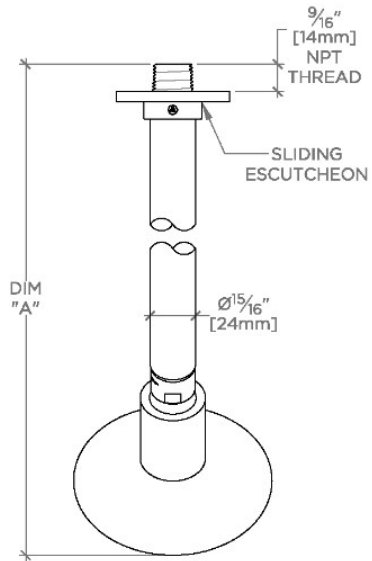

FLYTE

FLS245

Flyte 4 1/4" Showerhead with 8" Wall Mounted 45 Degree Shower Arm

SHOWN IN FLYTE 4 1/4" SHOWERHEAD WITH 8" WALL MOUNTED 45 DEGREE SHOWER ARM | FLS245

TECHNICAL DETAILS

Adjustable Versus Fixed Spray: Fixed
Fittings Hole Diameter: 1 1/4"
Inlet Connection Size: 1/2"
Inlet Connection Type: Male NPT
Pivot: Y
Primary Material: Brass
Restricted Maximum Flow Rate: 1.75 gpm
Water Pressure Maximum: 85.0 psi
Water Pressure Minimum: 20.0 psi
Water Pressure Recommended: 45.0 psi

INSPIRATION

Pure Modernism. Like minimalist works of art, the elegant proportions of these light, fluid elements bring sculptural reference to a room.

CODES & STANDARDS

PRODUCT FEATURES

Made of Brass

Features a swivel 4 1/4" showerhead with seven jets

Includes a 8" wall mounted 45 degree shower arm

Stocked in Brass, Chrome and Nickel

Showerhead available in 1.75gpm (6.6L/min) flow rate

CERTIFICATIONS

PRODUCT (NOTES)

WATERWORKS

FLYTE

FLS245

Flyte 4 1/4" Showerhead with 8" Wall Mounted 45 Degree Shower Arm

TOP VIEW SCALE: 3"=1'-0"

FRONT VIEW SCALE: 3"=1'-0"

SIDE VIEW SCALE: 3"=1'-0"

STYLE NO.	DIM "A"	DIM "B"
FLS244	10 ³ / ₁₆ " [259mm]	6 ¹ / ₄ " [158mm]
ISS244		
FLS245	12 ³ / ₁₆ " [310mm]	8 ¹ / ₄ " [209mm]
ISS245		