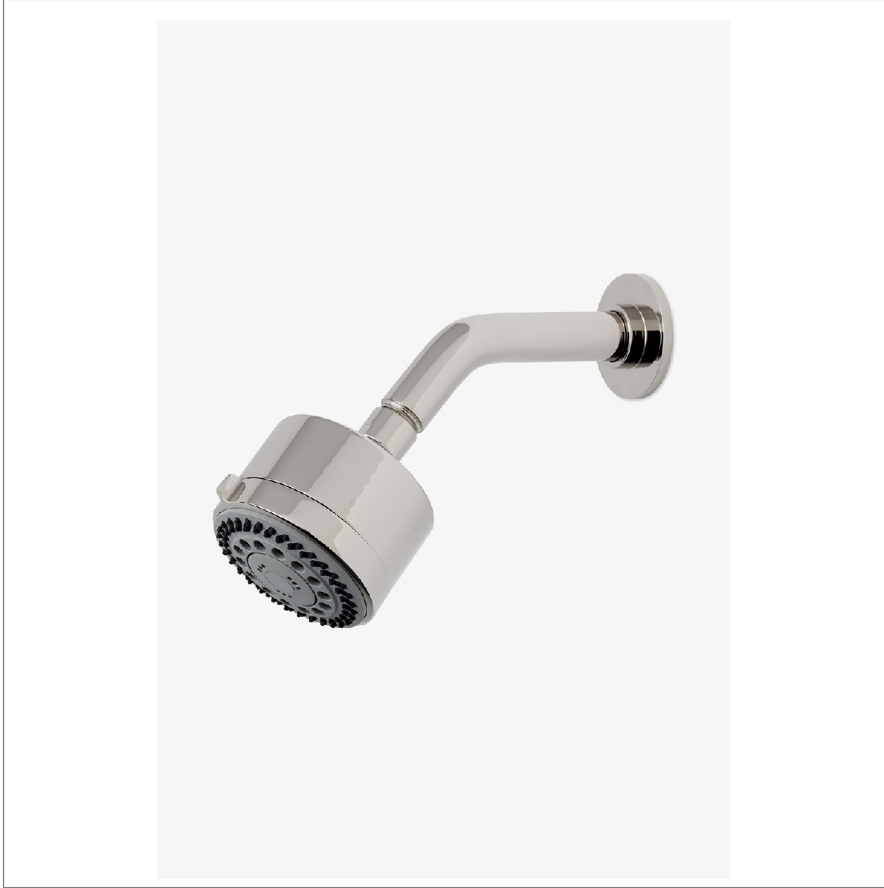

FLYTE

FLS234

Flyte 3 1/4" Showerhead with Adjustable Spray with 6" Wall Mounted 45 Degree Shower Arm

SHOWN IN FLYTE 3 1/4" SHOWERHEAD WITH ADJUSTABLE SPRAY WITH 6" WALL MOUNTED 45 DEGREE SHOWER ARM | FLS234

TECHNICAL DETAILS

Adjustable Versus Fixed Spray: Adjustable Spray
Fittings Hole Diameter: 1 1/4"
Inlet Connection Size: 1/2"
Inlet Connection Type: Male NPT
Pivot: Y
Primary Material: Brass
Restricted Maximum Flow Rate: 1.75 gpm
Water Pressure Maximum: 85.0 psi
Water Pressure Minimum: 20.0 psi
Water Pressure Recommended: 45.0 psi

INSPIRATION

Pure Modernism. Like minimalist works of art, the elegant proportions of these light, fluid elements bring sculptural reference to a room.

CODES & STANDARDS

PRODUCT FEATURES

Made of Brass

Features a swivel 3 1/4" showerhead with three adjustable spray patterns

Includes a 6" wall mounted 45 degree shower arm

Stocked in Brass, Chrome and Nickel

Showerhead available in 1.75gpm (6.6L/min) flow rate

CERTIFICATIONS

PRODUCT (NOTES)

FLYTE

FLS234

Flyte 3 1/4" Showerhead with Adjustable Spray with 6" Wall Mounted 45 Degree Shower Arm