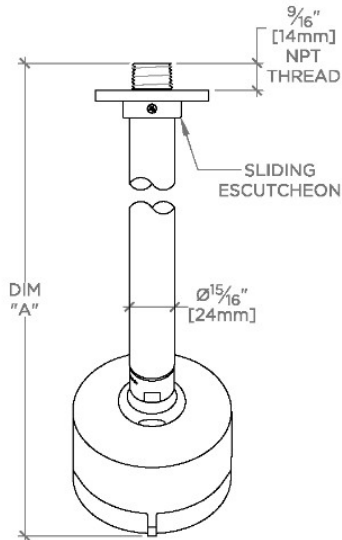

TECHNICAL DETAILS

Adjustable Versus Fixed Spray: Adjustable Spray
Fittings Hole Diameter: 1 1/4"
Inlet Connection Size: 1/2"
Inlet Connection Type: Male NPT
Pivot: Y
Primary Material: Brass
Restricted Maximum Flow Rate: 1.75 gpm
Water Pressure Maximum: 85.0 psi
Water Pressure Minimum: 20.0 psi
Water Pressure Recommended: 45.0 psi

Includes a 6" wall mounted 45 degree shower arm

Stocked in Brass, Chrome and Nickel

Showerhead available in 1.75gpm (6.6L/min) flow rate

CERTIFICATIONS

PRODUCT (NOTES)

FLYTE

FLS234

Flyte 3 1/4" Showerhead with Adjustable Spray with 6" Wall Mounted 45 Degree Shower Arm

TOP VIEW

SCALE: 3"=1'-0"

STYLE NO.	DIM "A"	DIM "B"
FLS234	9 ³ / ₁₆ " [250mm]	6 ¹ / ₄ " [158mm]
ISS234		
FLS235	11 ³ / ₁₆ " [301mm]	8 ¹ / ₄ " [209mm]
ISS235		

SPRAY PATTERNS

FRONT VIEW

SCALE: 3"=1'-0"

SIDE VIEW

SCALE: 3"=1'-0"