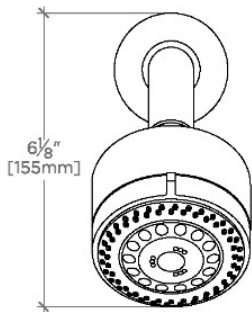

FLYTE

FLS234

Flyte 3 1/4" Showerhead with Adjustable Spray with 6" Wall Mounted 45 Degree Shower Arm

SHOWN IN FLYTE 3 1/4" SHOWERHEAD WITH ADJUSTABLE SPRAY WITH 6" WALL MOUNTED 45 DEGREE SHOWER ARM | FLS234

TECHNICAL DETAILS

Adjustable Versus Fixed Spray: Adjustable Spray
Fittings Hole Diameter: 1 1/4"
Inlet Connection Size: 1/2"
Inlet Connection Type: Male NPT
Pivot: Y
Primary Material: Brass
Restricted Maximum Flow Rate: 1.75 gpm
Water Pressure Maximum: 85.0 psi
Water Pressure Minimum: 20.0 psi
Water Pressure Recommended: 45.0 psi

Includes a 6" wall mounted 45 degree shower arm

Stocked in Brass, Chrome and Nickel

Showerhead available in 1.75gpm (6.6L/min) flow rate

CERTIFICATIONS

PRODUCT (NOTES)

FLYTE

FLS234

Flyte 3 1/4" Showerhead with Adjustable Spray with 6" Wall Mounted 45 Degree Shower Arm

TOP VIEW

SCALE: 3"=1'-0"

STYLE NO.	DIM "A"	DIM "B"
FLS234	9 ³ / ₁₆ " [250mm]	6 ¹ / ₄ " [158mm]
ISS234		
FLS235	11 ³ / ₁₆ " [301mm]	8 ¹ / ₄ " [209mm]
ISS235		

SPRAY PATTERNS

FRONT VIEW

SCALE: 3"=1'-0"

SIDE VIEW