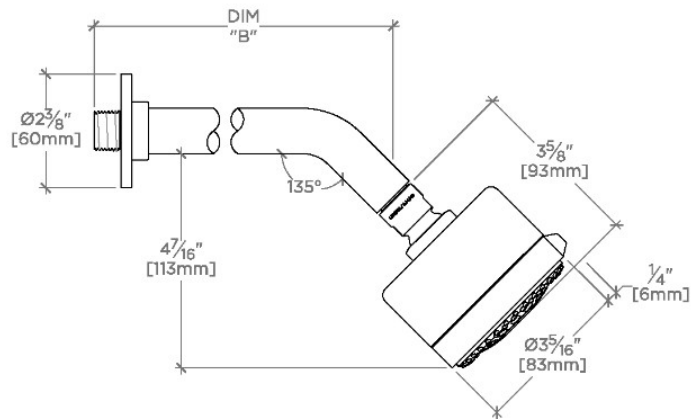

TECHNICAL DETAILS

Adjustable Versus Fixed Spray: Adjustable Spray
Fittings Hole Diameter: 1 1/4"
Inlet Connection Size: 1/2"
Inlet Connection Type: Male NPT
Pivot: Y
Primary Material: Brass
Restricted Maximum Flow Rate: 1.75 gpm
Water Pressure Maximum: 85.0 psi
Water Pressure Minimum: 20.0 psi
Water Pressure Recommended: 45.0 psi

Includes a 6" wall mounted 45 degree shower arm

Stocked in Brass, Chrome and Nickel

Showerhead available in 1.75gpm (6.6L/min) flow rate

CERTIFICATIONS

PRODUCT (NOTES)

FLYTE

FLS234

Flyte 3 1/4" Showerhead with Adjustable Spray with 6" Wall Mounted 45 Degree Shower Arm

TOP VIEW

SCALE: 3"=1'-0"

STYLE NO.	DIM "A"	DIM "B"
FLS234	9 ³ / ₁₆ " [250mm]	6 ¹ / ₄ " [158mm]
ISS234		
FLS235	11 ³ / ₁₆ " [301mm]	8 ¹ / ₄ " [209mm]
ISS235		

SPRAY PATTERNS

FRONT VIEW

SCALE: 3"=1'-0"

SIDE VIEW

SCALE: 3"=1'-0"