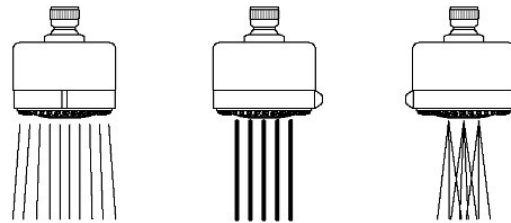

TECHNICAL DETAILS

Adjustable Versus Fixed Spray: Adjustable Spray
Fittings Hole Diameter: 1 1/4"
Inlet Connection Size: 1/2"
Inlet Connection Type: Male NPT
Pivot: Y
Primary Material: Brass
Restricted Maximum Flow Rate: 1.75 gpm
Water Pressure Maximum: 85.0 psi
Water Pressure Minimum: 20.0 psi
Water Pressure Recommended: 45.0 psi

INSPIRATION

Pure Modernism. Like minimalist works of art, the elegant proportions of these light, fluid elements bring sculptural reference to a room.

CODES & STANDARDS

PRODUCT FEATURES

Made of Brass

Features a swivel 3 1/4" showerhead with three adjustable spray patterns

Includes a 6" wall mounted 45 degree shower arm

Stocked in Brass, Chrome and Nickel

Showerhead available in 1.75gpm (6.6L/min) flow rate

CERTIFICATIONS

PRODUCT (NOTES)

FLYTE

FLS234

Flyte 3 1/4" Showerhead with Adjustable Spray with 6" Wall Mounted 45 Degree Shower Arm

TOP VIEW

SCALE: 3"=1'-0"

STYLE NO.	DIM "A"	DIM "B"
FLS234	9 ³ / ₁₆ " [250mm]	6 ¹ / ₄ " [158mm]
ISS234		
FLS235	11 ³ / ₁₆ " [301mm]	8 ¹ / ₄ " [209mm]
ISS235		

SPRAY PATTERNS

FRONT VIEW

SCALE: 3"=1'-0"

SIDE VIEW