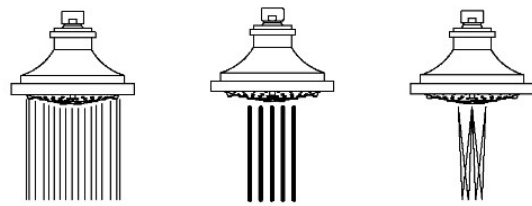

HIGHGATE

HGS357

Highgate 5" Showerhead with 12" Wall Mounted 90 Degree Shower Arm

SHOWN IN HIGHGATE 5" SHOWERHEAD WITH 12" WALL MOUNTED 90 DEGREE SHOWER ARM | HGS357

TECHNICAL DETAILS

Adjustable Versus Fixed Spray: Adjustable Spray
Fittings Hole Diameter: 1 1/4"
Inlet Connection Size: 1/2"
Inlet Connection Type: Male NPT
Pivot: Y
Primary Material: Brass
Restricted Maximum Flow Rate: 1.75 gpm
Water Pressure Maximum: 85.0 psi
Water Pressure Minimum: 20.0 psi
Water Pressure Recommended: 45.0 psi

INSPIRATION

Our take on old English style: simple, functional shapes, detailed with white porcelain indices and hexagonal accents for a timeless feel.

CODES & STANDARDS

PRODUCT FEATURES

Made of Brass

Features a swivel 5" showerhead with three adjustable spray patterns

Includes a 12" wall mounted 90 degree shower arm

Stocked in Brass, Chrome, Nickel and Matte Nickel

Showerhead available in 1.75gpm (6.6L/min) flow rate

CERTIFICATIONS

PRODUCT (NOTES)

HIGHGATE

HGS357

Highgate 5" Showerhead with 12" Wall Mounted 90 Degree Shower Arm

TOP VIEW SCALE: 1/2"=1'-0"

SPRAY PATTERNS

FRONT VIEW SCALE: 1/2"=1'-0"

SIDE VIEW SCALE: 1/2"=1'-0"