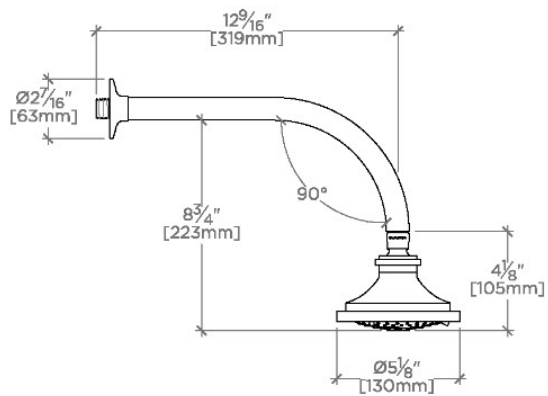

HIGHGATE

HGS357

Highgate 5" Showerhead with 12" Wall Mounted 90 Degree Shower Arm

SHOWN IN HIGHGATE 5" SHOWERHEAD WITH 12" WALL MOUNTED 90 DEGREE SHOWER ARM | HGS357

TECHNICAL DETAILS

Adjustable Versus Fixed Spray: Adjustable Spray
Fittings Hole Diameter: 1 1/4"
Inlet Connection Size: 1/2"
Inlet Connection Type: Male NPT
Pivot: Y
Primary Material: Brass
Restricted Maximum Flow Rate: 1.75 gpm
Water Pressure Maximum: 85.0 psi
Water Pressure Minimum: 20.0 psi
Water Pressure Recommended: 45.0 psi

INSPIRATION

Our take on old English style: simple, functional shapes, detailed with white porcelain indices and hexagonal accents for a timeless feel.

CODES & STANDARDS

PRODUCT FEATURES

Made of Brass

Features a swivel 5" showerhead with three adjustable spray patterns

Includes a 12" wall mounted 90 degree shower arm

Stocked in Brass, Chrome, Nickel and Matte Nickel

Showerhead available in 1.75gpm (6.6L/min) flow rate

CERTIFICATIONS

PRODUCT (NOTES)

HIGHGATE

HGS357

Highgate 5" Showerhead with 12" Wall Mounted 90 Degree Shower Arm

TOP VIEW SCALE: 1/2"=1'-0"

SPRAY PATTERNS

FRONT VIEW SCALE: 1/2"=1'-0"

SIDE VIEW SCALE: 1/2"=1'-0"