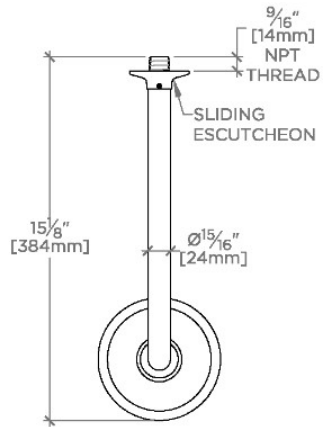

HIGHGATE

HGS357

Highgate 5" Showerhead with 12" Wall Mounted 90 Degree Shower Arm

SHOWN IN HIGHGATE 5" SHOWERHEAD WITH 12" WALL MOUNTED 90 DEGREE SHOWER ARM | HGS357

TECHNICAL DETAILS

Adjustable Versus Fixed Spray: Adjustable Spray
Fittings Hole Diameter: 1 1/4"
Inlet Connection Size: 1/2"
Inlet Connection Type: Male NPT
Pivot: Y
Primary Material: Brass
Restricted Maximum Flow Rate: 1.75 gpm
Water Pressure Maximum: 85.0 psi
Water Pressure Minimum: 20.0 psi
Water Pressure Recommended: 45.0 psi

INSPIRATION

Our take on old English style: simple, functional shapes, detailed with white porcelain indices and hexagonal accents for a timeless feel.

CODES & STANDARDS

PRODUCT FEATURES

Made of Brass

Features a swivel 5" showerhead with three adjustable spray patterns

Includes a 12" wall mounted 90 degree shower arm

Stocked in Brass, Chrome, Nickel and Matte Nickel

Showerhead available in 1.75gpm (6.6L/min) flow rate

CERTIFICATIONS

PRODUCT (NOTES)

HIGHGATE

HGS357

Highgate 5" Showerhead with 12" Wall Mounted 90 Degree Shower Arm

TOP VIEW SCALE: 1/2"=1'-0"

SPRAY PATTERNS

FRONT VIEW SCALE: 1/2"=1'-0"

SIDE VIEW SCALE: 1/2"=1'-0"