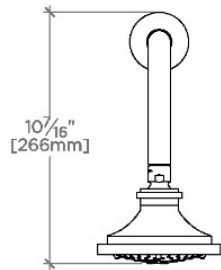

HIGHGATE

HGS357

Highgate 5" Showerhead with 12" Wall Mounted 90 Degree Shower Arm

SHOWN IN HIGHGATE 5" SHOWERHEAD WITH 12" WALL MOUNTED 90 DEGREE SHOWER ARM | HGS357

TECHNICAL DETAILS

Adjustable Versus Fixed Spray: Adjustable Spray
Fittings Hole Diameter: 1 1/4"
Inlet Connection Size: 1/2"
Inlet Connection Type: Male NPT
Pivot: Y
Primary Material: Brass
Restricted Maximum Flow Rate: 1.75 gpm
Water Pressure Maximum: 85.0 psi
Water Pressure Minimum: 20.0 psi
Water Pressure Recommended: 45.0 psi

Includes a 12" wall mounted 90 degree shower arm

Stocked in Brass, Chrome, Nickel and Matte Nickel

Showerhead available in 1.75gpm (6.6L/min) flow rate

CERTIFICATIONS

PRODUCT (NOTES)

HIGHGATE

HGS357

Highgate 5" Showerhead with 12" Wall Mounted 90 Degree Shower Arm

TOP VIEW SCALE: 1/2"=1'-0"

SPRAY PATTERNS

FRONT VIEW SCALE: 1/2"=1'-0"

SIDE VIEW SCALE: 1/2"=1'-0"