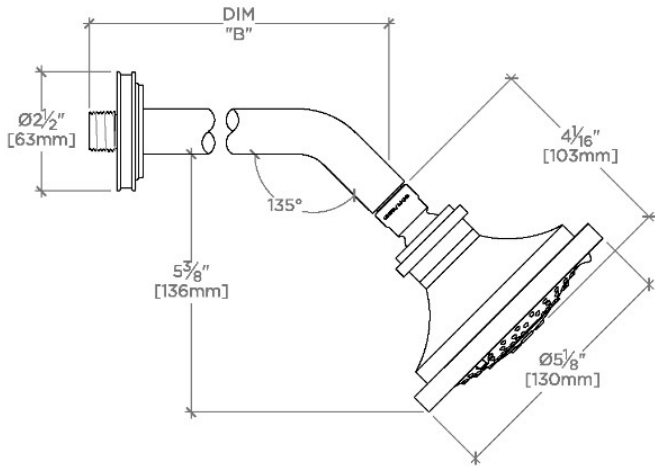

### TECHNICAL DETAILS

Adjustable Versus Fixed Spray: Adjustable  
Fittings Hole Diameter: 1 1/4"  
Inlet Connection Size: 1/2"  
Inlet Connection Type: Male NPT  
Pivot: Y  
Primary Material: Brass  
Restricted Maximum Flow Rate: 1.75 gpm  
Water Pressure Maximum: 85.0 psi  
Water Pressure Minimum: 20.0 psi  
Water Pressure Recommended: 45.0 psi

### PRODUCT FEATURES

Made of Brass

Features a swivel 5" showerhead with three adjustable spray patterns

Includes a 8" wall mounted 45 degree shower arm

Stocked in Brass, Chrome and Nickel

Showerhead available in 1.75gpm (6.6L/min) flow rate

## TRS355

Transit 5" Showerhead with Adjustable Spray with 8" Wall Mounted 45 Degree Shower Arm

TOP VIEW

SCALE: 3"=1'-0"

STYLE NO.	DIM "A"	DIM "B"
AES354	10 <sup>1</sup> / <sub>16</sub> " [272mm]	6 <sup>1</sup> / <sub>4</sub> " [158mm]
TRS354		
AES355	12 <sup>1</sup> / <sub>16</sub> " [323mm]	8 <sup>1</sup> / <sub>4</sub> " [209mm]
TRS355		

SPRAY PATTERNS

FRONT VIEW

SCALE: 3"=1'-0"

SIDE VIEW

SCALE: 3"=1'-0"