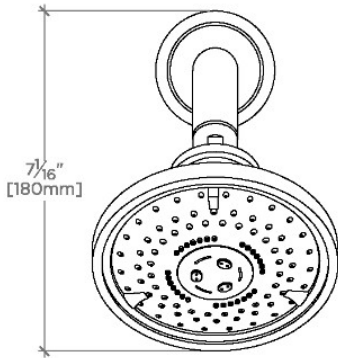

### TECHNICAL DETAILS

Adjustable Versus Fixed Spray: Adjustable  
Fittings Hole Diameter: 1 1/4"  
Inlet Connection Size: 1/2"  
Inlet Connection Type: Male NPT  
Pivot: Y  
Primary Material: Brass  
Restricted Maximum Flow Rate: 1.75 gpm  
Water Pressure Maximum: 85.0 psi  
Water Pressure Minimum: 20.0 psi  
Water Pressure Recommended: 45.0 psi

### PRODUCT FEATURES

Made of Brass

Features a swivel 5" showerhead with three adjustable spray patterns

Includes a 8" wall mounted 45 degree shower arm

Stocked in Brass, Chrome and Nickel

Showerhead available in 1.75gpm (6.6L/min) flow rate

## TRS355

Transit 5" Showerhead with Adjustable Spray with 8" Wall Mounted 45 Degree Shower Arm

TOP VIEW

SCALE: 3"=1'-0"

STYLE NO.	DIM "A"	DIM "B"
AES354	10 <sup>1</sup> / <sub>16</sub> " [272mm]	6 <sup>1</sup> / <sub>4</sub> " [158mm]
TRS354		
AES355	12 <sup>1</sup> / <sub>16</sub> " [323mm]	8 <sup>1</sup> / <sub>4</sub> " [209mm]
TRS355		

SPRAY PATTERNS

FRONT VIEW

SCALE: 3"=1'-0"

SIDE VIEW

SCALE: 3"=1'-0"