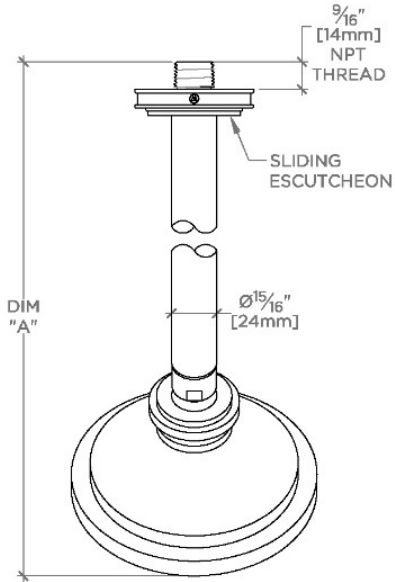

### TECHNICAL DETAILS

Adjustable Versus Fixed Spray: Adjustable  
Fittings Hole Diameter: 1 1/4"  
Inlet Connection Size: 1/2"  
Inlet Connection Type: Male NPT  
Pivot: Y  
Primary Material: Brass  
Restricted Maximum Flow Rate: 1.75 gpm  
Water Pressure Maximum: 85.0 psi  
Water Pressure Minimum: 20.0 psi  
Water Pressure Recommended: 45.0 psi

### PRODUCT FEATURES

Made of Brass

Features a swivel 5" showerhead with three adjustable spray patterns

Includes a 8" wall mounted 45 degree shower arm

Stocked in Brass, Chrome and Nickel

Showerhead available in 1.75gpm (6.6L/min) flow rate

## TRS355

Transit 5" Showerhead with Adjustable Spray with 8" Wall Mounted 45 Degree Shower Arm

TOP VIEW

SCALE: 3"=1'-0"

STYLE NO.	DIM "A"	DIM "B"
AES354	10 <sup>1</sup> / <sub>16</sub> " [272mm]	6 <sup>1</sup> / <sub>4</sub> " [158mm]
TRS354		
AES355	12 <sup>1</sup> / <sub>16</sub> " [323mm]	8 <sup>1</sup> / <sub>4</sub> " [209mm]
TRS355		

SPRAY PATTERNS

FRONT VIEW

SCALE: 3"=1'-0"

SIDE VIEW

SCALE: 3"=1'-0"