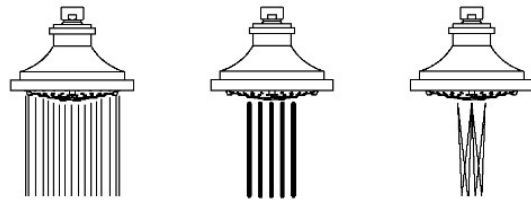

## TRS354

Transit 5" Showerhead with Adjustable Spray with 6" Wall Mounted 45 Degree Shower Arm

TOP VIEW

SCALE: 3"=1'-0"

STYLE NO.	DIM "A"	DIM "B"
AES354	10 1/16" [272mm]	6 1/4" [158mm]
TRS354		
AES355	12 1/16" [323mm]	8 1/4" [209mm]
TRS355		

SPRAY PATTERNS

FRONT VIEW

SCALE: 3"=1'-0"

SIDE VIEW

SCALE: 3"=1'-0"