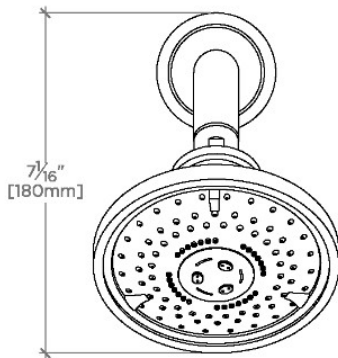

### TECHNICAL DETAILS

Adjustable Versus Fixed Spray: Adjustable  
Fittings Hole Diameter: 1 1/4"  
Inlet Connection Size: 1/2"  
Inlet Connection Type: Male NPT  
Pivot: Y  
Primary Material: Brass  
Restricted Maximum Flow Rate: 1.75 gpm  
Water Pressure Maximum: 85.0 psi  
Water Pressure Minimum: 20.0 psi  
Water Pressure Recommended: 45.0 psi

### PRODUCT FEATURES

Made of Brass

Features a swivel 5" showerhead with three adjustable spray patterns

Includes a 6" wall mounted 45 degree shower arm

Stocked in Brass, Chrome and Nickel

Showerhead available in 1.75gpm (6.6L/min) flow rate

## TRS354

Transit 5" Showerhead with Adjustable Spray with 6" Wall Mounted 45 Degree Shower Arm

TOP VIEW

SCALE: 3"=1'-0"

STYLE NO.	DIM "A"	DIM "B"
AES354	10 1/16" [272mm]	6 1/4" [158mm]
TRS354		
AES355	12 1/16" [323mm]	8 1/4" [209mm]
TRS355		

SPRAY PATTERNS

FRONT VIEW

SCALE: 3"=1'-0"

SIDE VIEW

SCALE: 3"=1'-0"