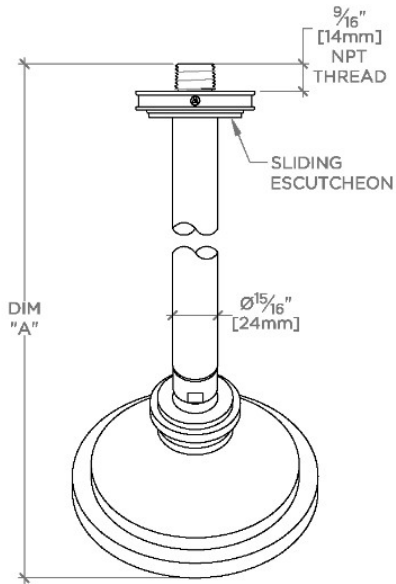

### TECHNICAL DETAILS

Adjustable Versus Fixed Spray: Adjustable  
Fittings Hole Diameter: 1 1/4"  
Inlet Connection Size: 1/2"  
Inlet Connection Type: Male NPT  
Pivot: Y  
Primary Material: Brass  
Restricted Maximum Flow Rate: 1.75 gpm  
Water Pressure Maximum: 85.0 psi  
Water Pressure Minimum: 20.0 psi  
Water Pressure Recommended: 45.0 psi

### PRODUCT FEATURES

Made of Brass

Features a swivel 5" showerhead with three adjustable spray patterns

Includes a 6" wall mounted 45 degree shower arm

Stocked in Brass, Chrome and Nickel

Showerhead available in 1.75gpm (6.6L/min) flow rate

## TRS354

Transit 5" Showerhead with Adjustable Spray with 6" Wall Mounted 45 Degree Shower Arm

TOP VIEW

SCALE: 3"=1'-0"

STYLE NO.	DIM "A"	DIM "B"
AES354	10 1/16" [272mm]	6 1/4" [158mm]
TRS354		
AES355	12 1/16" [323mm]	8 1/4" [209mm]
TRS355		

SPRAY PATTERNS

FRONT VIEW

SCALE: 3"=1'-0"

SIDE VIEW

SCALE: 3"=1'-0"