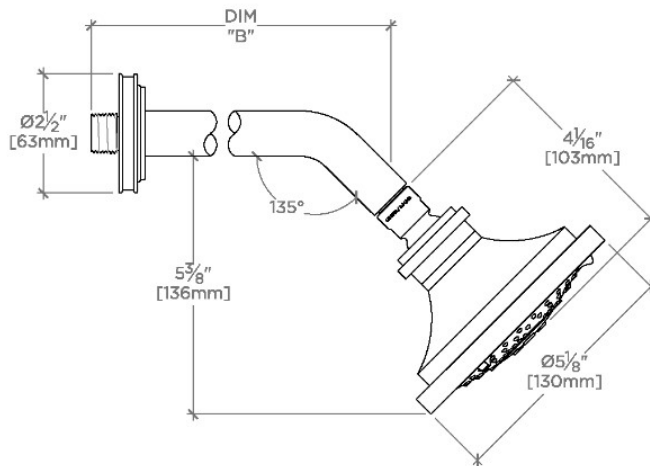

### TECHNICAL DETAILS

Adjustable Versus Fixed Spray: Adjustable  
Fittings Hole Diameter: 1 1/4"  
Inlet Connection Size: 1/2"  
Inlet Connection Type: Male NPT  
Pivot: Y  
Primary Material: Brass  
Restricted Maximum Flow Rate: 1.75 gpm  
Water Pressure Maximum: 85.0 psi  
Water Pressure Minimum: 20.0 psi  
Water Pressure Recommended: 45.0 psi

### PRODUCT FEATURES

Made of Brass

Features a swivel 5" showerhead with three adjustable spray patterns

Includes a 6" wall mounted 45 degree shower arm

Stocked in Brass, Chrome and Nickel

Showerhead available in 1.75gpm (6.6L/min) flow rate

## TRS354

Transit 5" Showerhead with Adjustable Spray with 6" Wall Mounted 45 Degree Shower Arm

TOP VIEW

SCALE: 3"=1'-0"

STYLE NO.	DIM "A"	DIM "B"
AES354	10 1/16" [272mm]	6 1/4" [158mm]
TRS354		
AES355	12 1/16" [323mm]	8 1/4" [209mm]
TRS355		

SPRAY PATTERNS

FRONT VIEW

SCALE: 3"=1'-0"

SIDE VIEW

SCALE: 3"=1'-0"