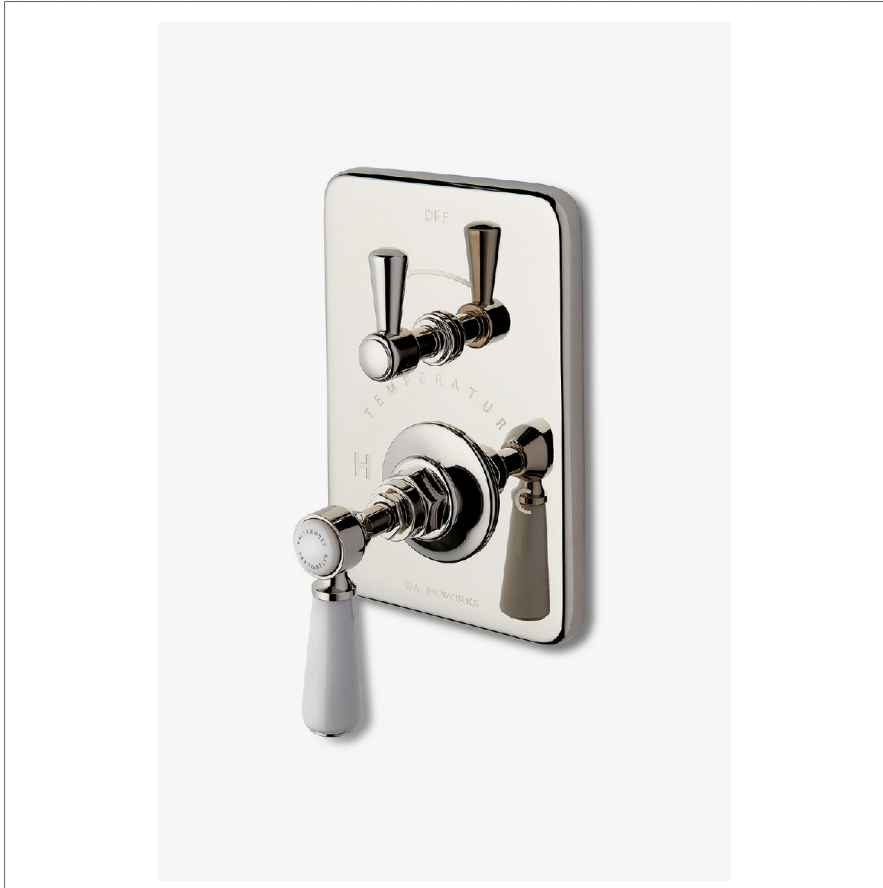

## HIGHGATE

HGTH31

Highgate Integrated Thermostatic and Volume Control Trim  
with Porcelain Lever Handle

SHOWN IN HIGHGATE INTEGRATED THERMOSTATIC AND VOLUME CONTROL TRIM WITH PORCELAIN LEVER HANDLE | HGTH31

### TECHNICAL DETAILS

Number Of Holes: One Hole  
Primary Material: Brass

### PRODUCT FEATURES

Features Porcelain Lever Handle

Smooth handle operation controls water volume

A solid brass trim plate features engraved TEMPERATURE along with H and C markings.

Stocked in Chrome, Nickel and Brass