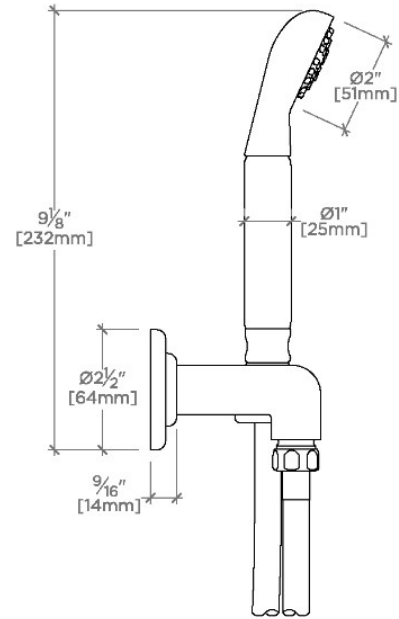

LUDLOW

LDHS25

Ludlow Volta Handshower on Hook

SHOWN IN LUDLOW VOLTA HANDSHOWER ON HOOK | LDHS25

TECHNICAL DETAILS

Adjustable Versus Fixed Spray: Fixed Spray
Fittings Hole Diameter: 1 3/8"
Handshower Spray Hose Length: 60"
Inlet Connection Size: 1/2"
Inlet Connection Type: Female NPT
Integrated Diverter: N
Pivot: N
Primary Material: Brass
Restricted Maximum Flow Rate: 1.75 gpm
Water Pressure Maximum: 85.0 psi
Water Pressure Minimum: 20.0 psi
Water Pressure Recommended: 45.0 psi

INSPIRATION

Our fresh take on American industrial design comes in three styles, each of them clean-lined, and distinct to Waterworks.

CODES & STANDARDS

PRODUCT FEATURES

Handshower design features metal handle with round spray pattern, a 2" Head, Rubber Nozzles for easy clean & drip reduction system

BSPF Threaded Adapter included for International Plumbing Installations.

Stocked in a Chrome, Nickel and Brass

Available in 1.75gpm (6.6L/min) flow rate

CERTIFICATIONS

PRODUCT (NOTES)

WATERWORKS

LUDLOW

LDHS25

Ludlow Volta Handshower on Hook

TOP VIEW

SCALE: 3"=1'-0"

ADAPTER INCLUDED -INTERNATIONAL USE ONLY

FRONT VIEW

SCALE: 3"=1'-0"

SIDE VIEW

SCALE: 3"=1'-0"