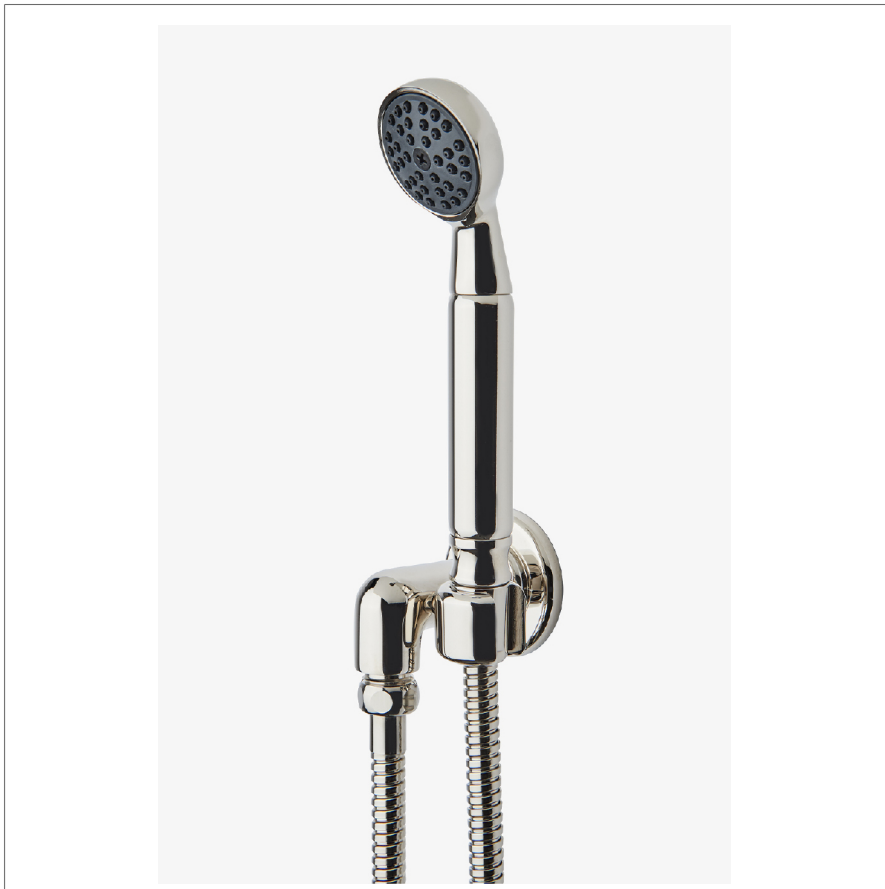

LUDLOW

LDHS25

Ludlow Volta Handshower on Hook

SHOWN IN LUDLOW VOLTA HANDSHOWER ON HOOK | LDHS25

TECHNICAL DETAILS

Adjustable Versus Fixed Spray: Fixed Spray
Fittings Hole Diameter: 1 3/8"
Handshower Spray Hose Length: 60"
Inlet Connection Size: 1/2"
Inlet Connection Type: Female NPT
Integrated Diverter: N
Pivot: N
Primary Material: Brass
Restricted Maximum Flow Rate: 1.75 gpm
Water Pressure Maximum: 85.0 psi
Water Pressure Minimum: 20.0 psi
Water Pressure Recommended: 45.0 psi

INSPIRATION

Our fresh take on American industrial design comes in three styles, each of them clean-lined, and distinct to Waterworks.

CODES & STANDARDS

PRODUCT FEATURES

Handshower design features metal handle with round spray pattern, a 2" Head, Rubber Nozzles for easy clean & drip reduction system

BSPF Threaded Adapter included for International Plumbing Installations.

Stocked in a Chrome, Nickel and Brass

Available in 1.75gpm (6.6L/min) flow rate

CERTIFICATIONS

PRODUCT (NOTES)

WATERWORKS

LUDLOW

LDHS25

Ludlow Volta Handshower on Hook

TOP VIEW

SCALE: 3"=1'-0"

ADAPTER INCLUDED -INTERNATIONAL USE ONLY

FRONT VIEW

SCALE: 3"=1'-0"

SIDE VIEW

SCALE: 3"=1'-0"