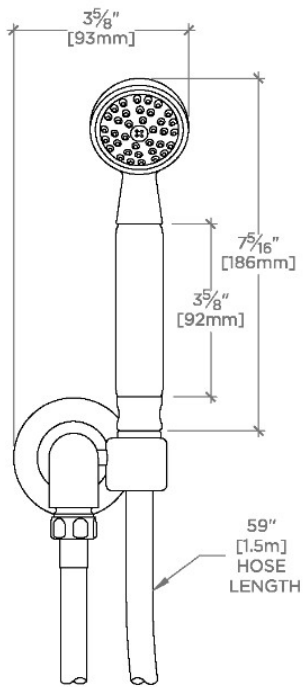

LUDLOW

LDHS25

Ludlow Volta Handshower on Hook

SHOWN IN LUDLOW VOLTA HANDSHOWER ON HOOK | LDHS25

TECHNICAL DETAILS

Adjustable Versus Fixed Spray: Fixed Spray
Fittings Hole Diameter: 1 3/8"
Handshower Spray Hose Length: 60"
Inlet Connection Size: 1/2"
Inlet Connection Type: Female NPT
Integrated Diverter: N
Pivot: N
Primary Material: Brass
Restricted Maximum Flow Rate: 1.75 gpm
Water Pressure Maximum: 85.0 psi
Water Pressure Minimum: 20.0 psi
Water Pressure Recommended: 45.0 psi

INSPIRATION

Our fresh take on American industrial design comes in three styles, each of them clean-lined, and distinct to Waterworks.

CODES & STANDARDS

PRODUCT FEATURES

Handshower design features metal handle with round spray pattern, a 2" Head, Rubber Nozzles for easy clean & drip reduction system

BSPF Threaded Adapter included for International Plumbing Installations.

Stocked in a Chrome, Nickel and Brass

Available in 1.75gpm (6.6L/min) flow rate

CERTIFICATIONS

PRODUCT (NOTES)

WATERWORKS

LUDLOW

LDHS25

Ludlow Volta Handshower on Hook

TOP VIEW

SCALE: 3"=1'-0"

ADAPTER INCLUDED -INTERNATIONAL USE ONLY

FRONT VIEW

SCALE: 3"=1'-0"

SIDE VIEW

SCALE: 3"=1'-0"