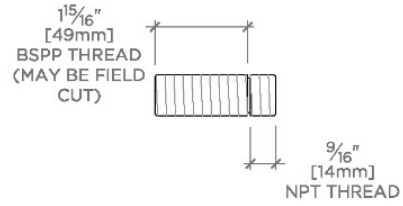

LUDLOW

LDHS25

Ludlow Volta Handshower on Hook

SHOWN IN LUDLOW VOLTA HANDSHOWER ON HOOK | LDHS25

TECHNICAL DETAILS

Adjustable Versus Fixed Spray: Fixed Spray
Fittings Hole Diameter: 1 3/8"
Handshower Spray Hose Length: 60"
Inlet Connection Size: 1/2"
Inlet Connection Type: Female NPT
Integrated Diverter: N
Pivot: N
Primary Material: Brass
Restricted Maximum Flow Rate: 1.75 gpm
Water Pressure Maximum: 85.0 psi
Water Pressure Minimum: 20.0 psi
Water Pressure Recommended: 45.0 psi

BSPF Threaded Adapter included for International Plumbing Installations.

Stocked in a Chrome, Nickel and Brass

Available in 1.75gpm (6.6L/min) flow rate

CERTIFICATIONS

PRODUCT (NOTES)

WATERWORKS

LUDLOW

LDHS25

Ludlow Volta Handshower on Hook

TOP VIEW

SCALE: 3"=1'-0"

ADAPTER INCLUDED -INTERNATIONAL USE ONLY

FRONT VIEW

SCALE: 3"=1'-0"

SIDE VIEW

SCALE: 3"=1'-0"