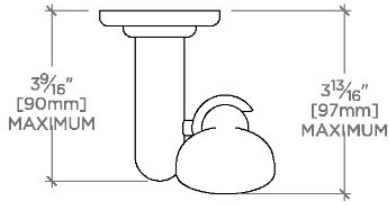

LUDLOW

LDHS25

Ludlow Volta Handshower on Hook

SHOWN IN LUDLOW VOLTA HANDSHOWER ON HOOK | LDHS25

TECHNICAL DETAILS

Adjustable Versus Fixed Spray: Fixed Spray
Fittings Hole Diameter: 1 3/8"
Handshower Spray Hose Length: 60"
Inlet Connection Size: 1/2"
Inlet Connection Type: Female NPT
Integrated Diverter: N
Pivot: N
Primary Material: Brass
Restricted Maximum Flow Rate: 1.75 gpm
Water Pressure Maximum: 85.0 psi
Water Pressure Minimum: 20.0 psi
Water Pressure Recommended: 45.0 psi

BSPF Threaded Adapter included for International Plumbing Installations.

Stocked in a Chrome, Nickel and Brass

Available in 1.75gpm (6.6L/min) flow rate

CERTIFICATIONS

PRODUCT (NOTES)

WATERWORKS

LUDLOW

LDHS25

Ludlow Volta Handshower on Hook

TOP VIEW

SCALE: 3"=1'-0"

ADAPTER INCLUDED -INTERNATIONAL USE ONLY

FRONT VIEW

SCALE: 3"=1'-0"

SIDE VIEW

SCALE: 3"=1'-0"