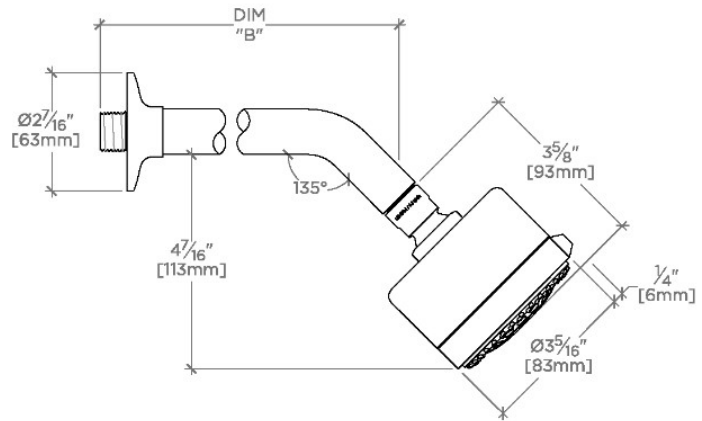

TECHNICAL DETAILS

Adjustable Versus Fixed Spray: Adjustable Spray
Fittings Hole Diameter: 1 1/4"
Inlet Connection Size: 1/2"
Inlet Connection Type: Male NPT
Pivot: Y
Primary Material: Brass
Restricted Maximum Flow Rate: 1.75 gpm
Water Pressure Maximum: 85.0 psi
Water Pressure Minimum: 20.0 psi
Water Pressure Recommended: 45.0 psi

Includes a 8" wall mounted 45 degree shower arm

Stocked in Brass, Chrome and Nickel

Showerhead available in 1.75gpm (6.6L/min) flow rate

CERTIFICATIONS

PRODUCT (NOTES)

WATERWORKS

LUDLOW

LVS235

Ludlow Volta 3 1/4" Showerhead with Adjustable Spray with 8" Wall Mounted 45 Degree Shower Arm

TOP VIEW SCALE: 3"=1'-0"

STYLE NO.	DIM "A"	DIM "B"
LVS234	9 3/16" [250mm]	6 1/4" [158mm]
PTS234		
LVS235	11 3/16" [301mm]	8 1/4" [209mm]
PTS235		

Spray PATTERNS

FRONT VIEW SCALE: 3"=1'-0"

SIDE VIEW SCALE: 3"=1'-0"