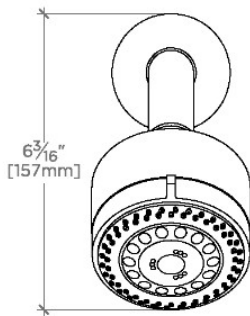

TECHNICAL DETAILS

Adjustable Versus Fixed Spray: Adjustable Spray
Fittings Hole Diameter: 1 1/4"
Inlet Connection Size: 1/2"
Inlet Connection Type: Male NPT
Pivot: Y
Primary Material: Brass
Restricted Maximum Flow Rate: 1.75 gpm
Water Pressure Maximum: 85.0 psi
Water Pressure Minimum: 20.0 psi
Water Pressure Recommended: 45.0 psi

Includes a 8" wall mounted 45 degree shower arm

Stocked in Brass, Chrome and Nickel

Showerhead available in 1.75gpm (6.6L/min) flow rate

CERTIFICATIONS

PRODUCT (NOTES)

WATERWORKS

LUDLOW

LVS235

Ludlow Volta 3 1/4" Showerhead with Adjustable Spray with 8" Wall Mounted 45 Degree Shower Arm

TOP VIEW SCALE: 3"=1'-0"

STYLE NO.	DIM "A"	DIM "B"
LVS234	9 3/16" [250mm]	6 1/4" [158mm]
PTS234		
LVS235	11 3/16" [301mm]	8 1/4" [209mm]
PTS235		

Spray PATTERNS

FRONT VIEW SCALE: 3"=1'-0"

SIDE VIEW SCALE: 3"=1'-0"