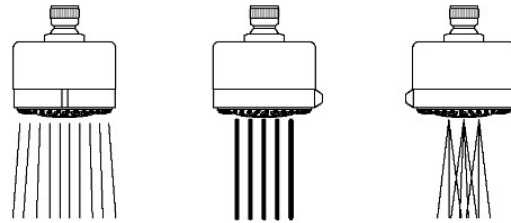

TECHNICAL DETAILS

Adjustable Versus Fixed Spray: Adjustable Spray
Fittings Hole Diameter: 1 1/4"
Inlet Connection Size: 1/2"
Inlet Connection Type: Male NPT
Pivot: Y
Primary Material: Brass
Restricted Maximum Flow Rate: 1.75 gpm
Water Pressure Maximum: 85.0 psi
Water Pressure Minimum: 20.0 psi
Water Pressure Recommended: 45.0 psi

Includes a 8" wall mounted 45 degree shower arm

Stocked in Brass, Chrome and Nickel

Showerhead available in 1.75gpm (6.6L/min) flow rate

CERTIFICATIONS

PRODUCT (NOTES)

WATERWORKS

LUDLOW

LVS235

Ludlow Volta 3 1/4" Showerhead with Adjustable Spray with 8" Wall Mounted 45 Degree Shower Arm

TOP VIEW SCALE: 3"=1'-0"

STYLE NO.	DIM "A"	DIM "B"
LVS234	9 3/16" [250mm]	6 1/4" [158mm]
PTS234		
LVS235	11 3/16" [301mm]	8 1/4" [209mm]
PTS235		

Spray PATTERNS

FRONT VIEW SCALE: 3"=1'-0"

SIDE VIEW SCALE: 3"=1'-0"