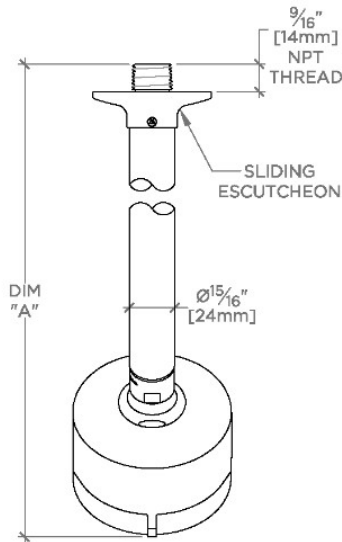

TECHNICAL DETAILS

Adjustable Versus Fixed Spray: Adjustable Spray
Fittings Hole Diameter: 1 1/4"
Inlet Connection Size: 1/2"
Inlet Connection Type: Male NPT
Pivot: Y
Primary Material: Brass
Restricted Maximum Flow Rate: 1.75 gpm
Water Pressure Maximum: 85.0 psi
Water Pressure Minimum: 20.0 psi
Water Pressure Recommended: 45.0 psi

Includes a 8" wall mounted 45 degree shower arm

Stocked in Brass, Chrome and Nickel

Showerhead available in 1.75gpm (6.6L/min) flow rate

CERTIFICATIONS

PRODUCT (NOTES)

WATERWORKS

LUDLOW

LVS235

Ludlow Volta 3 1/4" Showerhead with Adjustable Spray with 8" Wall Mounted 45 Degree Shower Arm

TOP VIEW SCALE: 3"=1'-0"

STYLE NO.	DIM "A"	DIM "B"
LVS234	9 3/16" [250mm]	6 1/4" [158mm]
PTS234		
LVS235	11 3/16" [301mm]	8 1/4" [209mm]
PTS235		

Spray PATTERNS

FRONT VIEW SCALE: 3"=1'-0"

SIDE VIEW SCALE: 3"=1'-0"