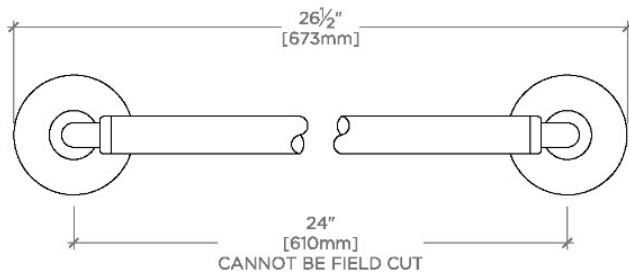

## LUDLOW

LDTB65

Ludlow Volta 24" Single Towel Bar

TOP VIEW

SCALE: 3"=1'-0"

FRONT VIEW

SCALE: 3"=1'-0"

SIDE VIEW