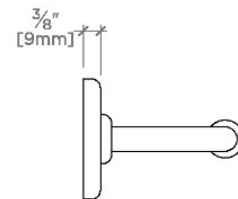

## LUDLOW

LDTB65

Ludlow Volta 24" Single Towel Bar

TOP VIEW

SCALE: 3"=1'-0"

FRONT VIEW

SCALE: 3"=1'-0"

SIDE VIEW