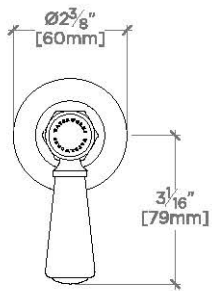

HIGHGATE

HGVCAE

Highgate ASH NYC Edition Volume Control Valve Trim with Porcelain Lever Handle

SHOWN IN Highgate ASH NYC Edition Volume Control Valve Trim with Porcelain Lever Handle

TECHNICAL DETAILS

Control Hole Diameter Recommended:
Control Valve Rough-in Depth Minimum:
Fittings Hole Diameter: 1.375
Height:
Length:
Water Pressure Maximum:
Water Pressure Minimum:
Water Pressure Recommended:

Used to control water flow to a single waterway outlet such as a showerhead, handshower, or tub spout

Stocked in Nickel/Azure Blue, Nickel/Citron Yellow, Nickel/Jade Green, Nickel/Cerise Red

Requires rough valve, sold separately: GUV18/ GUV19 or GUV16 /GUV17

CERTIFICATIONS

TOP VIEW SCALE: 3"=1'-0"

ISO VIEW SCALE: 3"=1'-0"

FRONT VIEW SCALE: 3"=1'-0"

SIDE VIEW SCALE: 3"=1'-0"