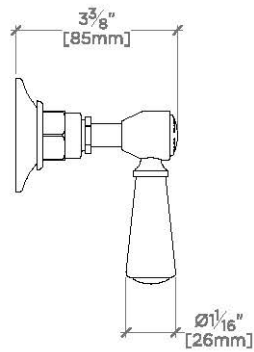

HIGHGATE

HGVCAE

Highgate ASH NYC Edition Volume Control Valve Trim with Porcelain Lever Handle

SHOWN IN Highgate ASH NYC Edition Volume Control Valve Trim with Porcelain Lever Handle

TECHNICAL DETAILS

Control Hole Diameter Recommended:
Control Valve Rough-in Depth Minimum:
Fittings Hole Diameter: 1.375
Height:
Length:
Water Pressure Maximum:
Water Pressure Minimum:
Water Pressure Recommended:

CERTIFICATIONS

TOP VIEW SCALE: 3"=1'-0"

ISO VIEW SCALE: 3"=1'-0"

FRONT VIEW SCALE: 3"=1'-0"

SIDE VIEW SCALE: 3"=1'-0"