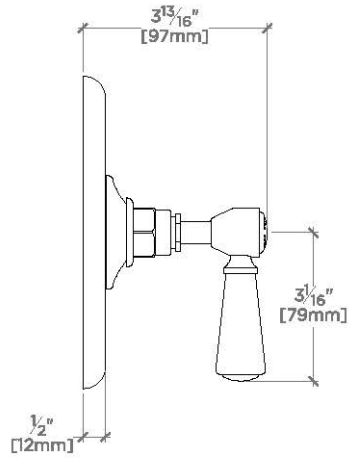

Control Hole Diameter Recommended:
 Control Valve Rough-in Depth Minimum:
 Fittings Hole Diameter:
 Height:
 Length:
 Water Pressure Maximum:
 Water Pressure Minimum:
 Water Pressure Recommended:

INSPIRATION

Our take on old English style: simple, functional shapes, detailed with white porcelain indices and hexagonal accents for a timeless feel.

CODES & STANDARDS

PRODUCT FEATURES

Porcelain Lever Handle

Allows bather to adjust temperature of all waterway outlets with a hot limit safety stop providing anti-scald protection
 Stocked in Nickel/Azure Blue, Nickel/Citron Yellow, Nickel/Jade Green, Nickel/Cerise Red

Requires rough valve, sold separately: GUTH56

CERTIFICATIONS

WATERWORKS

HIGHGATE

HGTHAE

Highgate ASH NYC Edition Thermostatic Control Valve Trim with Porcelain Lever Handle

TOP VIEW SCALE: 3"=1'-0"

SIDE VIEW SCALE: 3"=1'-0"

FRONT VIEW SCALE: 3"=1'-0"

SIDE VIEW SCALE: 3"=1'-0"