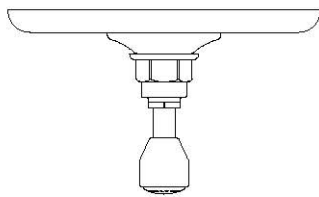

Our take on old English style: simple, functional shapes, detailed with white porcelain indices and hexagonal accents for a timeless feel.

CODES & STANDARDS

PRODUCT FEATURES

Porcelain Lever Handle

Allows bather to adjust temperature of all waterway outlets with a hot limit safety stop providing anti-scald protection
 Stocked in Nickel/Azure Blue, Nickel/Citron Yellow, Nickel/Jade Green, Nickel/Cerise Red

Requires rough valve, sold separately: GUTH56

CERTIFICATIONS

WATERWORKS

HIGHGATE

HGTHAE

Highgate ASH NYC Edition Thermostatic Control Valve Trim with Porcelain Lever Handle

TOP VIEW SCALE: 3"=1'-0"

SIDE VIEW SCALE: 3"=1'-0"

FRONT VIEW SCALE: 3"=1'-0"

SIDE VIEW SCALE: 3"=1'-0"