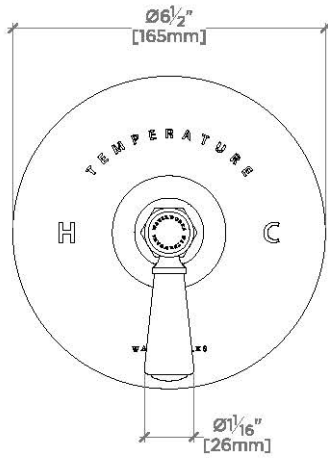

Control Hole Diameter Recommended:
 Control Valve Rough-in Depth Minimum:
 Fittings Hole Diameter:
 Height:
 Length:
 Water Pressure Maximum:
 Water Pressure Minimum:
 Water Pressure Recommended:

INSPIRATION

Our take on old English style: simple, functional shapes, detailed with white porcelain indices and hexagonal accents for a timeless feel.

CODES & STANDARDS

PRODUCT FEATURES

Porcelain Lever Handle

Allows bather to adjust temperature of all waterway outlets with a hot limit safety stop providing anti-scald protection
 Stocked in Nickel/Azure Blue, Nickel/Citron Yellow, Nickel/Jade Green, Nickel/Cerise Red

Requires rough valve, sold separately: GUTH56

CERTIFICATIONS

WATERWORKS

HIGHGATE

HGTHAE

Highgate ASH NYC Edition Thermostatic Control Valve Trim with Porcelain Lever Handle

TOP VIEW SCALE: 3"=1'-0"

SIDE VIEW SCALE: 3"=1'-0"

FRONT VIEW SCALE: 3"=1'-0"

SIDE VIEW SCALE: 3"=1'-0"