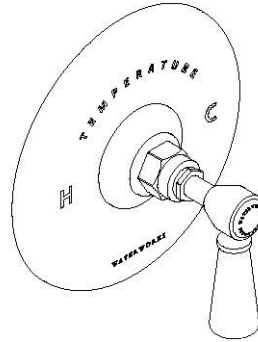

Control Hole Diameter Recommended:
 Control Valve Rough-in Depth Minimum:
 Fittings Hole Diameter:
 Height:
 Length:
 Water Pressure Maximum:
 Water Pressure Minimum:
 Water Pressure Recommended:

INSPIRATION

Our take on old English style: simple, functional shapes, detailed with white porcelain indices and hexagonal accents for a timeless feel.

CODES & STANDARDS

PRODUCT FEATURES

Porcelain Lever Handle

Allows bather to adjust temperature of all waterway outlets with a hot limit safety stop providing anti-scald protection
 Stocked in Nickel/Azure Blue, Nickel/Citron Yellow, Nickel/Jade Green, Nickel/Cerise Red

Requires rough valve, sold separately: GUTH56

CERTIFICATIONS

WATERWORKS

HIGHGATE

HGTHAE

Highgate ASH NYC Edition Thermostatic Control Valve Trim with Porcelain Lever Handle

TOP VIEW SCALE: 3"=1'-0"

SIDE VIEW SCALE: 3"=1'-0"

FRONT VIEW SCALE: 3"=1'-0"

SIDE VIEW SCALE: 3"=1'-0"