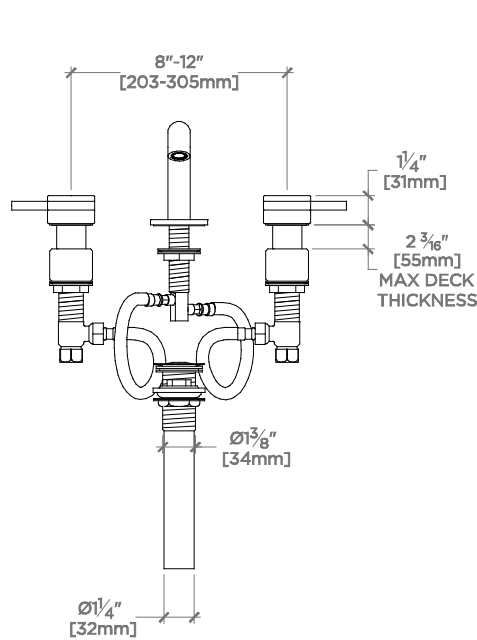

Style No. ZDLS03
Decibel Three Hole Deck Mounted
Lavatory Faucet with Metal Knob
Handles with Black Lever Extensions

All dimensions are based on original specifications and are subject to change and variation. Please consult your Design Associate for current specifications.

TOP VIEW

SCALE: $1\frac{1}{2}''=1'-0''$

FRONT VIEW

SCALE: $1\frac{1}{2}''=1'-0''$

SIDE VIEW

SCALE: $1\frac{1}{2}''=1'-0''$

Specifications:

- Drain Depth Maximum: 2"
- Drain Hole Diameter: 1-1/2"
- Fitting Hole Diameter: 1-3/8"
- Inlet Connection: 1/2" Male with supply nut
- Maximum Deck Thickness: 2-3/16"
- Water Pressure Range: 20-80psi
- Recommended Water Pressure: 45psi
- Restricted Maximum Flow Rate: 2.2gpm