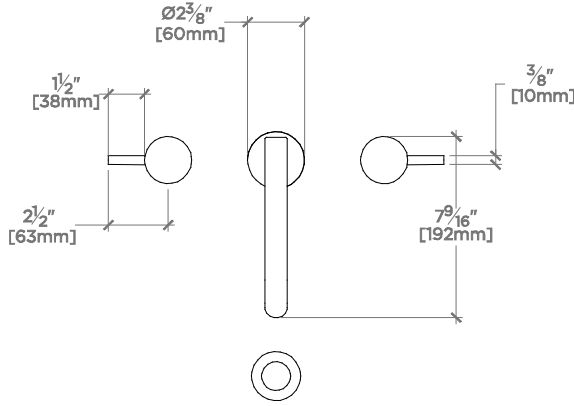

Style No. ZDLS03
Decibel Three Hole Deck Mounted
Lavatory Faucet with Metal Knob
Handles with Black Lever Extensions

All dimensions are based on original specifications and are subject to change and variation. Please consult your Design Associate for current specifications.

TOP VIEW

SCALE: $1\frac{1}{2}''=1'-0''$

FRONT VIEW

SCALE: $1\frac{1}{2}''=1'-0''$

SIDE VIEW

SCALE: $1\frac{1}{2}''=1'-0''$

Specifications:

- Drain Depth Maximum: 2"
- Drain Hole Diameter: 1-1/2"
- Fitting Hole Diameter: 1-3/8"
- Inlet Connection: 1/2" Male with supply nut
- Maximum Deck Thickness: 2-3/16"
- Water Pressure Range: 20-80psi
- Recommended Water Pressure: 45psi
- Restricted Maximum Flow Rate: 2.2gpm