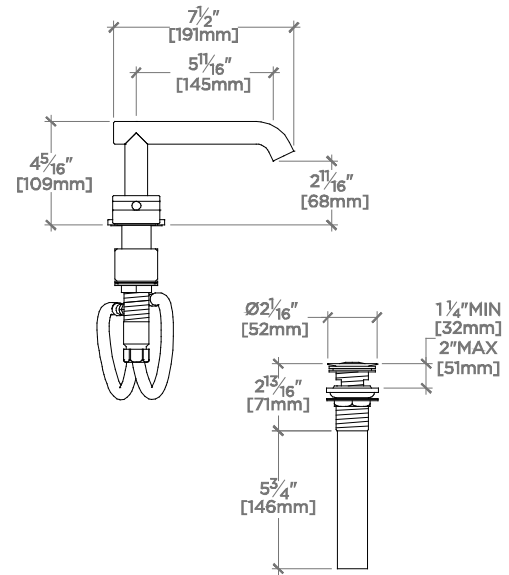

Style No. ZDLS03
Decibel Three Hole Deck Mounted
Lavatory Faucet with Metal Knob
Handles with Black Lever Extensions

All dimensions are based on original specifications and are subject to change and variation. Please consult your Design Associate for current specifications.

TOP VIEW

SCALE: $1\frac{1}{2}''=1'-0''$

FRONT VIEW

SCALE: $1\frac{1}{2}''=1'-0''$

SIDE VIEW

SCALE: $1\frac{1}{2}''=1'-0''$

Specifications:

- Drain Depth Maximum: 2"
- Drain Hole Diameter: 1-1/2"
- Fitting Hole Diameter: 1-3/8"
- Inlet Connection: 1/2" Male with supply nut
- Maximum Deck Thickness: 2-3/16"
- Water Pressure Range: 20-80psi
- Recommended Water Pressure: 45psi
- Restricted Maximum Flow Rate: 2.2gpm