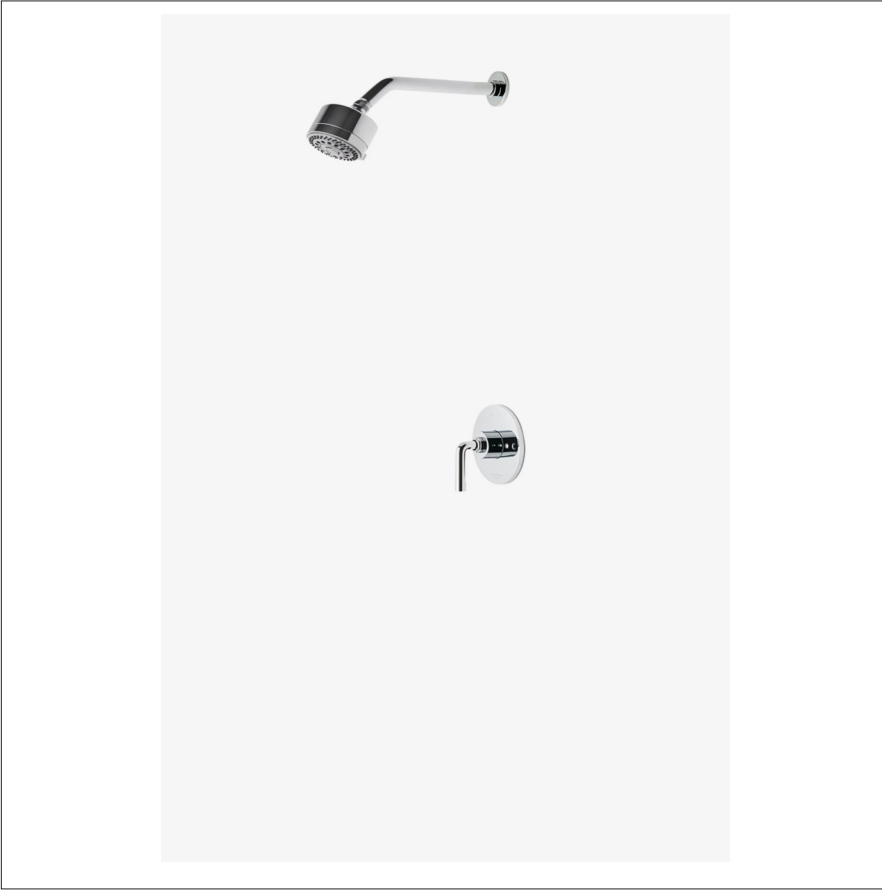

## FLYTE

FLSP19

Flyte Pressure Balance Shower Package with 3 1/4" Shower Head

SHOWN IN FLYTE PRESSURE BALANCE SHOWER PACKAGE WITH 3 1/4" SHOWER HEAD | FLSP19

### PRODUCT FEATURES

---

This shower package is composed of the following product styles: FLSH01, UNSH03, FLPB10, GUPB81

## FLSP19

Flyte Pressure Balance Shower Package with 3 1/4" Shower Head