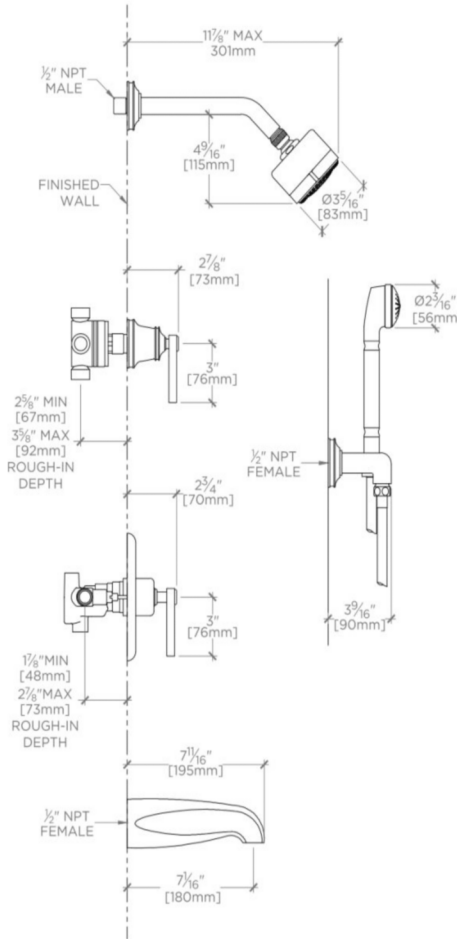

TRANSIT

TRSP24

Transit Pressure Balance Shower Package with 3 1/4" Shower Head, Handshower, Tub Spout and Diverter Lever Handle

INSPIRATION

Stylish simplicity that fits into any decor. Each design represents a sophisticated mix of modern and traditional influences, streamlined into a sculpted and tapered look.

PRODUCT FEATURES

This shower package is composed of the following product styles: TRSH01, UNSH03, TRPB10, GUPB81, TRHS01, UN3PR1, GUDV65, UNTS34, TRVC50

WATERWORKS

TRANSIT

TRSP24

Transit Pressure Balance Shower Package with 3 1/4" Shower Head, Handshower, Tub Spout and Diverter Lever Handle

TRSP24 SIDE VIEW
THIS DRAWING IS NOT INTENDED FOR USE AS A PIPING SCHEMATIC

TRSP24 FRONT VIEW