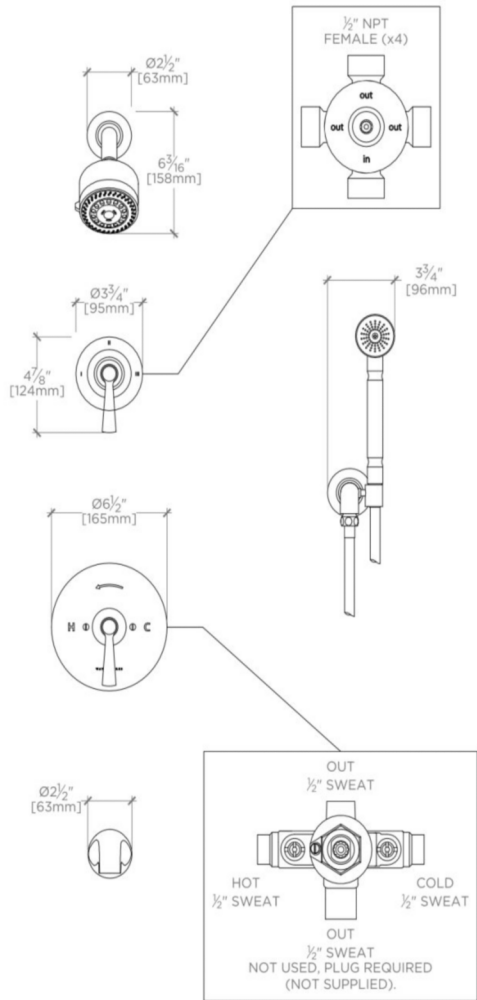

TRANSIT

TRSP24

Transit Pressure Balance Shower Package with 3 1/4" Shower Head, Handshower, Tub Spout and Diverter Lever Handle

INSPIRATION

Stylish simplicity that fits into any decor. Each design represents a sophisticated mix of modern and traditional influences, streamlined into a sculpted and tapered look.

PRODUCT FEATURES

This shower package is composed of the following product styles: TRSH01, UNSH03, TRPB10, GUPB81, TRHS01, UN3PR1, GUDV65, UNTS34, TRVC50

WATERWORKS

TRANSIT

TRSP24

Transit Pressure Balance Shower Package with 3 1/4" Shower Head, Handshower, Tub Spout and Diverter Lever Handle

TRSP24 SIDE VIEW
THIS DRAWING IS NOT INTENDED FOR USE AS A PIPING SCHEMATIC

TRSP24 FRONT VIEW