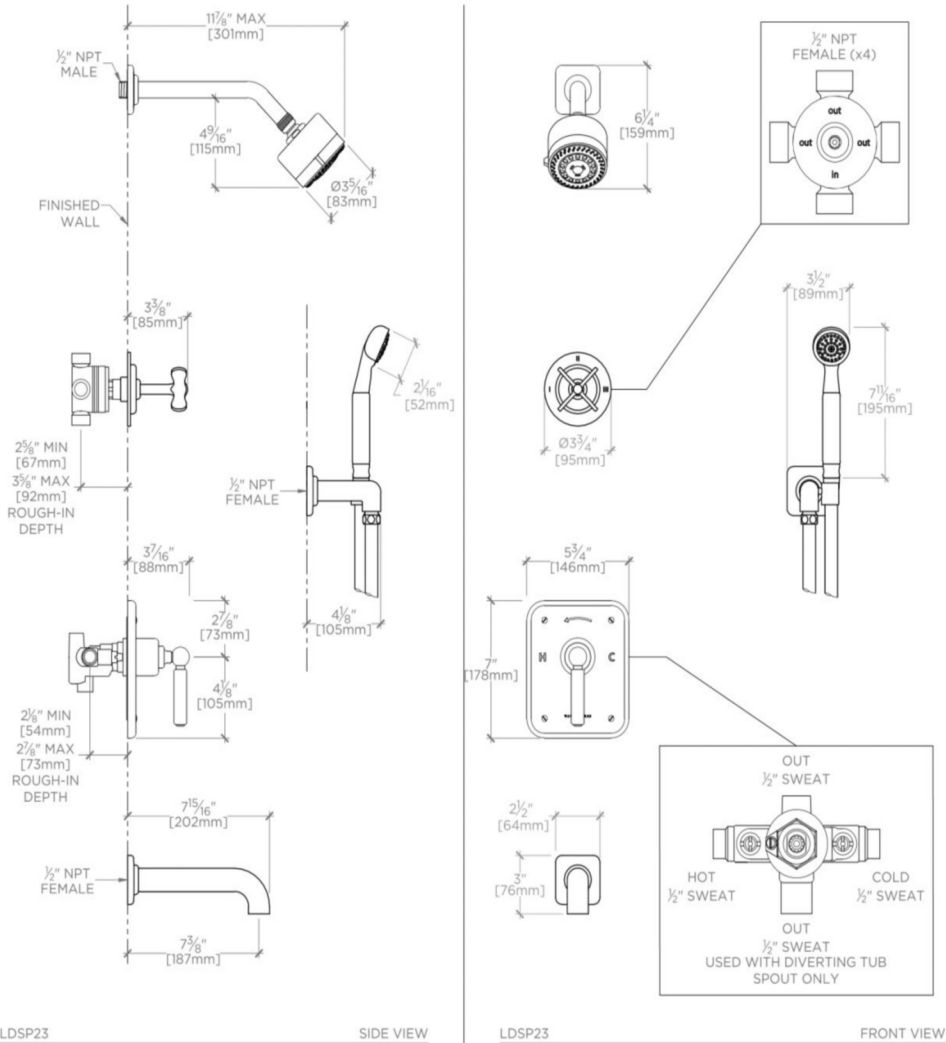

LUDLOW

LDSP23

Ludlow Pressure Balance Shower Package with 3 1/4" Shower Head, Handshower, Tub Spout and Diverter Cross Handle

SHOWN IN LUDLOW PRESSURE BALANCE SHOWER PACKAGE WITH 3 1/4" SHOWER HEAD, HANDSHOWER, TUB SPOUT AND

INSPIRATION

A touch of classic Americana. Our fresh take on iconic industrial design has clean lines and dimensional details, including exposed screws and square plates.

PRODUCT FEATURES

This shower package is composed of the following product styles: LDSh01, UNSH03, LDPB10, GUPB81, LDHS01, LD3P01, GUDV65, LDTS80

WATERWORKS

LUDLOW

LDSP23

Ludlow Pressure Balance Shower Package with 3 1/4" Shower Head, Handshower, Tub Spout and Diverter Cross Handle

THIS DRAWING IS NOT INTENDED FOR USE AS A PIPING SCHEMATIC