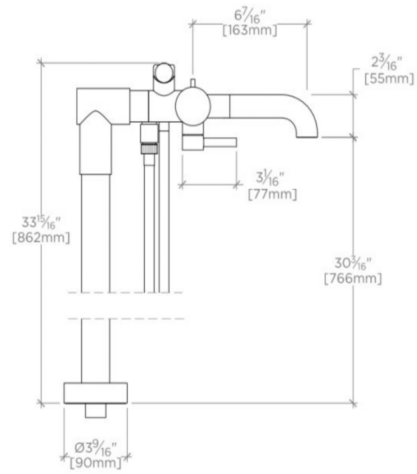

Escutcheon Primary Material: Brass
 Fittings Hole Diameter: 1 3/8"
 Flow Restriction Options: 2.0, 1.75, 1.5, 0.92
 Handle Turn Angle: Quarter Turn
 Handshower / Spray Hose Length: 59"
 Depth / Width: 14 1/4"
 Height: 34"
 Inlet Connection Size: 3/4"
 Inlet Connection Type: Copper Sweat
 Inlet Supply Spread Maximum: 5 7/8"
 Inlet Supply Spread Minimum: 5 7/8"
 Length: 11 5/8"
 Primary Material: Brass
 Water Pressure Maximum: 80.0 psi
 Water Pressure Minimum: 20.0 psi
 Water Pressure Recommended: 45.0 psi

Stocked in 2.0gpm (7.6 L/min) and 1.75gpm (6.6 L/min) for handshower. State of California requires 1.75gpm (6.6 L/min) to comply with their water conservation requirements. Other flow options are available to order, contact your sales associate or call 1 (800) 899-6757 for details.

WATERWORKS

DECIBEL

DBXT60

Decibel Floor Mounted Exposed Tub Filler with Handshower and Metal Knob Handles

TOP VIEW

SCALE: 1/2"=1'-0"

FRONT VIEW

SCALE: 1/2"=1'-0"

SIDE VIEW

SCALE: 1/2"=1'-0"