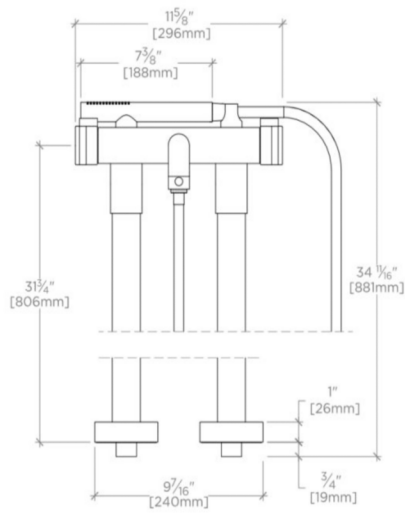

Escutcheon Primary Material: Brass
 Fittings Hole Diameter: 1 3/8"
 Flow Restriction Options: 2.0, 1.75, 1.5, 0.92
 Handle Turn Angle: Quarter Turn
 Handshower / Spray Hose Length: 59"
 Depth / Width: 14 1/4"
 Height: 34"
 Inlet Connection Size: 3/4"
 Inlet Connection Type: Copper Sweat
 Inlet Supply Spread Maximum: 5 7/8"
 Inlet Supply Spread Minimum: 5 7/8"
 Length: 11 5/8"
 Primary Material: Brass
 Water Pressure Maximum: 80.0 psi
 Water Pressure Minimum: 20.0 psi
 Water Pressure Recommended: 45.0 psi

Stocked in 2.0gpm (7.6 L/min) and 1.75gpm (6.6 L/min) for handshower. State of California requires 1.75gpm (6.6 L/min) to comply with their water conservation requirements. Other flow options are available to order, contact your sales associate or call 1 (800) 899-6757 for details.

WATERWORKS

DECIBEL

DBXT60

Decibel Floor Mounted Exposed Tub Filler with Handshower and Metal Knob Handles

TOP VIEW

SCALE: 1/2"=1'-0"

FRONT VIEW

SCALE: 1/2"=1'-0"

SIDE VIEW

SCALE: 1/2"=1'-0"