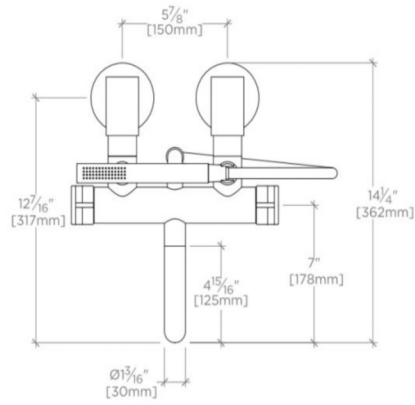

Escutcheon Primary Material: Brass
 Fittings Hole Diameter: 1 3/8"
 Flow Restriction Options: 2.0, 1.75, 1.5, 0.92
 Handle Turn Angle: Quarter Turn
 Handshower / Spray Hose Length: 59"
 Depth / Width: 14 1/4"
 Height: 34"
 Inlet Connection Size: 3/4"
 Inlet Connection Type: Copper Sweat
 Inlet Supply Spread Maximum: 5 7/8"
 Inlet Supply Spread Minimum: 5 7/8"
 Length: 11 5/8"
 Primary Material: Brass
 Water Pressure Maximum: 80.0 psi
 Water Pressure Minimum: 20.0 psi
 Water Pressure Recommended: 45.0 psi

Stocked in 2.0gpm (7.6 L/min) and 1.75gpm (6.6 L/min) for handshower. State of California requires 1.75gpm (6.6 L/min) to comply with their water conservation requirements. Other flow options are available to order, contact your sales associate or call 1 (800) 899-6757 for details.

WATERWORKS

DECIBEL

DBXT60

Decibel Floor Mounted Exposed Tub Filler with Handshower and Metal Knob Handles

TOP VIEW

SCALE: 1/2"=1'-0"

FRONT VIEW

SCALE: 1/2"=1'-0"

SIDE VIEW

SCALE: 1/2"=1'-0"