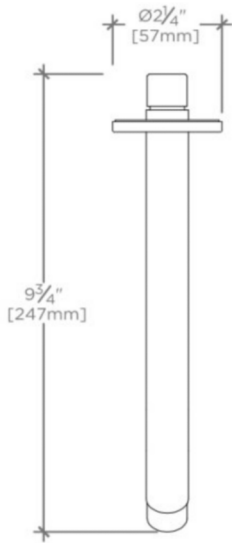

DECIBEL

DBSH01

Decibel Wall Mounted Shower Arm and Flange

SHOWN IN DECIBEL WALL MOUNTED SHOWER ARM AND FLANGE| DBSH01

TECHNICAL DETAILS

Escutcheon Primary Material: Brass
Fittings Hole Diameter: 1 3/8"
Depth / Width: 9 3/4"
Height: 3 3/16"
Inlet Connection Size: 1/2"
Inlet Connection Type: Male NPT
Length: 2 1/4"
Primary Material: Brass
Water Pressure Maximum: 80.0 psi
Water Pressure Minimum: 20.0 psi
Water Pressure Recommended: 45.0 psi

DECIBEL

DBSH01

Decibel Wall Mounted Shower Arm and Flange

TOP VIEW SCALE: 3"=1'-0"

ISO VIEW SCALE: 3"=1'-0"

FRONT VIEW SCALE: 3"=1'-0"

SIDE VIEW SCALE: 3"=1'-0"