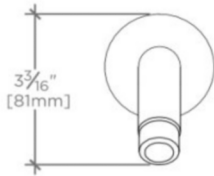

DECIBEL

DBSH01

Decibel Wall Mounted Shower Arm and Flange

SHOWN IN DECIBEL WALL MOUNTED SHOWER ARM AND FLANGE| DBSH01

TECHNICAL DETAILS

Escutcheon Primary Material: Brass
Fittings Hole Diameter: 1 3/8"
Depth / Width: 9 3/4"
Height: 3 3/16"
Inlet Connection Size: 1/2"
Inlet Connection Type: Male NPT
Length: 2 1/4"
Primary Material: Brass
Water Pressure Maximum: 80.0 psi
Water Pressure Minimum: 20.0 psi
Water Pressure Recommended: 45.0 psi

DECIBEL

DBSH01

Decibel Wall Mounted Shower Arm and Flange

TOP VIEW SCALE: 3"=1'-0"

ISO VIEW SCALE: 3"=1'-0"

FRONT VIEW SCALE: 3"=1'-0"

SIDE VIEW SCALE: 3"=1'-0"