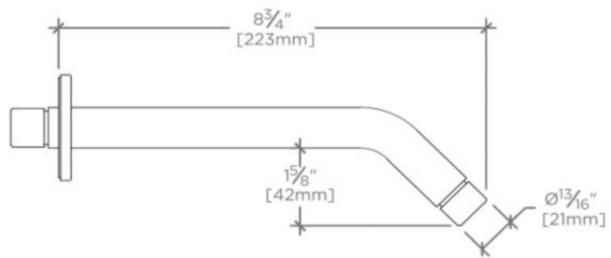

DECIBEL

DBSH01

Decibel Wall Mounted Shower Arm and Flange

SHOWN IN DECIBEL WALL MOUNTED SHOWER ARM AND FLANGE| DBSH01

TECHNICAL DETAILS

Escutcheon Primary Material: Brass
Fittings Hole Diameter: 1 3/8"
Depth / Width: 9 3/4"
Height: 3 3/16"
Inlet Connection Size: 1/2"
Inlet Connection Type: Male NPT
Length: 2 1/4"
Primary Material: Brass
Water Pressure Maximum: 80.0 psi
Water Pressure Minimum: 20.0 psi
Water Pressure Recommended: 45.0 psi

DECIBEL

DBSH01

Decibel Wall Mounted Shower Arm and Flange

TOP VIEW SCALE: 3"=1'-0"

ISO VIEW SCALE: 3"=1'-0"

FRONT VIEW SCALE: 3"=1'-0"

SIDE VIEW SCALE: 3"=1'-0"