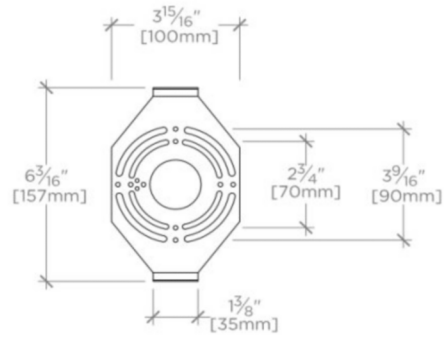

### TECHNICAL DETAILS

Bulb Base Size: E12  
Bulb Type: B10  
Depth / Width: 5 1/8"  
Height: 10 9/16"  
Installation Type: Wall Mounted  
Junction Box Orientation: Any  
Length: 4 5/16"  
Number of Bulbs: One  
Voltage: 120.0

## LUDLOW

LDLT01

Ludlow Wall Mounted Single Arm Sconce with Glass Shade

STYLE #	SOCKET	BULB	MAX WATT
LDLT01	Candelabra E12	B10 Incandescent	60
LD01LT (UK)	Bayonet B15	B15/SBC	40

TOP VIEW SCALE: 2"=1'-0"

MOUNTING SCALE: 2"=1'-0"

FRONT VIEW SCALE: 2"=1'-0"

SIDE VIEW SCALE: 2"=1'-0"