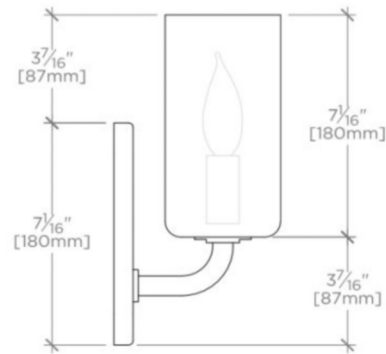

### TECHNICAL DETAILS

Bulb Base Size: E12  
Bulb Type: B10  
Depth / Width: 5 1/8"  
Height: 10 9/16"  
Installation Type: Wall Mounted  
Junction Box Orientation: Any  
Length: 4 5/16"  
Number of Bulbs: One  
Voltage: 120.0

## LUDLOW

LDLT01

Ludlow Wall Mounted Single Arm Sconce with Glass Shade

STYLE #	SOCKET	BULB	MAX WATT
LDLT01	Candelabra E12	B10 Incandescent	60
LD01LT (UK)	Bayonet B15	B15/SBC	40

TOP VIEW SCALE: 2"=1'-0"

MOUNTING SCALE: 2"=1'-0"

FRONT VIEW SCALE: 2"=1'-0"

SIDE VIEW SCALE: 2"=1'-0"