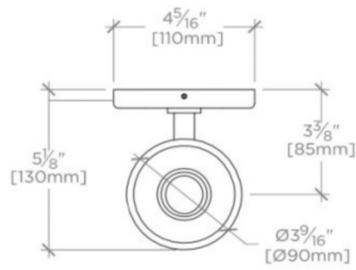

WATERWORKS

LUDLOW

LDLT01

Ludlow Wall Mounted Single Arm Sconce with Glass Shade

STYLE #	SOCKET	BULB	MAX WATT
LDLT01	Candelabra E12	B10 Incandescent	60
LD01LT (UK)	Bayonet B15	B15/SBC	40

TOP VIEW SCALE: 2"=1'-0"