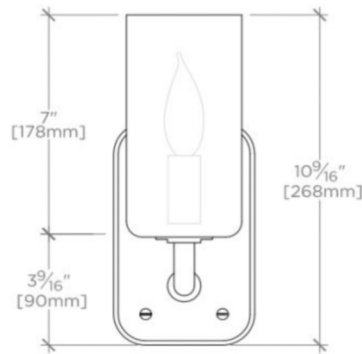

### TECHNICAL DETAILS

Bulb Base Size: E12  
Bulb Type: B10  
Depth / Width: 5 1/8"  
Height: 10 9/16"  
Installation Type: Wall Mounted  
Junction Box Orientation: Any  
Length: 4 5/16"  
Number of Bulbs: One  
Voltage: 120.0

## LUDLOW

LDLT01

Ludlow Wall Mounted Single Arm Sconce with Glass Shade

STYLE #	SOCKET	BULB	MAX WATT
LDLT01	Candelabra E12	B10 Incandescent	60
LD01LT (UK)	Bayonet B15	B15/SBC	40

TOP VIEW SCALE: 2"=1'-0"

MOUNTING SCALE: 2"=1'-0"

FRONT VIEW SCALE: 2"=1'-0"

SIDE VIEW SCALE: 2"=1'-0"