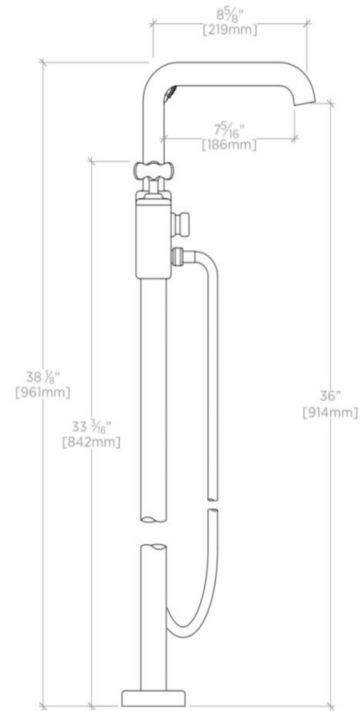

### TECHNICAL DETAILS

Adjustable versus Fixed Spray: Fixed Spray  
Diameter of Head: 2 1/16"  
Diameter of Legs / Tubes: 1 7/16"  
Escutcheon Primary Material: Brass  
Fittings Hole Diameter: 1 1/4"  
Flow Restriction Options: 2.0, 1.75, 1.5, 0.92  
Handle Spread Maximum: 8"  
Handle Spread Minimum: 8"  
Handle Turn Angle: Quarter Turn  
Handshower / Spray Hose Length: 68"  
Depth / Width: 10 7/8"  
Height: 38 1/8"  
Inlet Connection Size: 3/4"  
Inlet Connection Type: Copper Sweat  
Inlet Supply Spread Maximum: 8"  
Inlet Supply Spread Minimum: 8"  
Installation Type: Freestanding  
Integrated Diverter: N  
Integrated Spray: N  
Length: 14 1/2"  
Number of Handles: Two  
Number of Holes: Two Hole  
Pivot: N  
Primary Material: Brass  
Spout Swivel: N  
Spray Included in Unit: N  
Suggested Application: Bath  
Valve Material: Ceramic  
Water Pressure Maximum: 85.0 psi  
Water Pressure Minimum: 20.0 psi  
Water Pressure Recommended: 45.0 psi

Stocked in 2.5gpm (7.6 L/min) and 1.75gpm (6.6 L/min) for Handshower. State of California requires 1.75gpm (6.6 L/min) to comply with their water conservation requirements. Other flow options are available to order, contact your sales associate or call 1 (800) 899-6757 for details

## LUDLOW

LDXT60

Ludlow Floor Mounted Exposed Tub Filler with Handshower and Metal Cross Handles

TOP VIEW SCALE: 1/2"=1'-0"

FRONT VIEW SCALE: 1/2"=1'-0"

SIDE VIEW SCALE: 1/2"=1'-0"