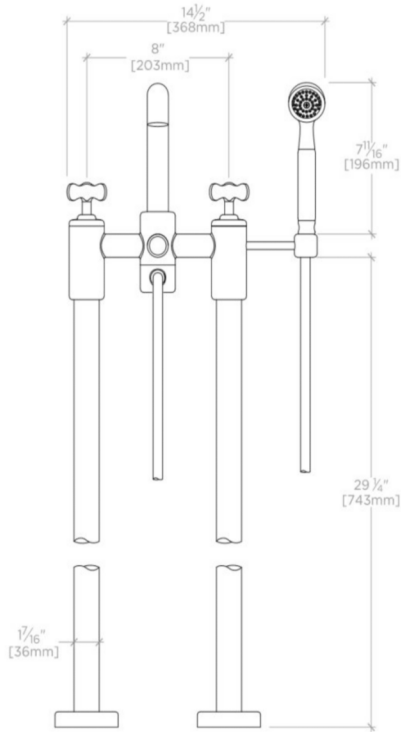

### TECHNICAL DETAILS

Adjustable versus Fixed Spray: Fixed Spray  
Diameter of Head: 2 1/16"  
Diameter of Legs / Tubes: 1 7/16"  
Escutcheon Primary Material: Brass  
Fittings Hole Diameter: 1 1/4"  
Flow Restriction Options: 2.0, 1.75, 1.5, 0.92  
Handle Spread Maximum: 8"  
Handle Spread Minimum: 8"  
Handle Turn Angle: Quarter Turn  
Handshower / Spray Hose Length: 68"  
Depth / Width: 10 7/8"  
Height: 38 1/8"  
Inlet Connection Size: 3/4"  
Inlet Connection Type: Copper Sweat  
Inlet Supply Spread Maximum: 8"  
Inlet Supply Spread Minimum: 8"  
Installation Type: Freestanding  
Integrated Diverter: N  
Integrated Spray: N  
Length: 14 1/2"  
Number of Handles: Two  
Number of Holes: Two Hole  
Pivot: N  
Primary Material: Brass  
Spout Swivel: N  
Spray Included in Unit: N  
Suggested Application: Bath  
Valve Material: Ceramic  
Water Pressure Maximum: 85.0 psi  
Water Pressure Minimum: 20.0 psi  
Water Pressure Recommended: 45.0 psi

Stocked in 2.5gpm (7.6 L/min) and 1.75gpm (6.6 L/min) for Handshower. State of California requires 1.75gpm (6.6 L/min) to comply with their water conservation requirements. Other flow options are available to order, contact your sales associate or call 1 (800) 899-6757 for details

# WATERWORKS

## LUDLOW

LDXT60

Ludlow Floor Mounted Exposed Tub Filler with Handshower and Metal Cross Handles

TOP VIEW SCALE: 1/2"=1'-0"

FRONT VIEW SCALE: 1/2"=1'-0"

SIDE VIEW SCALE: 1/2"=1'-0"