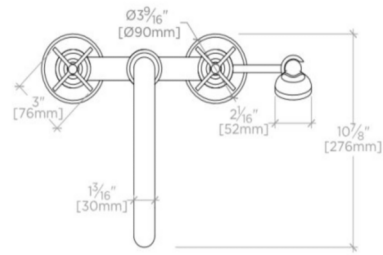

### TECHNICAL DETAILS

Adjustable versus Fixed Spray: Fixed Spray  
Diameter of Head: 2 1/16"  
Diameter of Legs / Tubes: 1 7/16"  
Escutcheon Primary Material: Brass  
Fittings Hole Diameter: 1 1/4"  
Flow Restriction Options: 2.0, 1.75, 1.5, 0.92  
Handle Spread Maximum: 8"  
Handle Spread Minimum: 8"  
Handle Turn Angle: Quarter Turn  
Handshower / Spray Hose Length: 68"  
Depth / Width: 10 7/8"  
Height: 38 1/8"  
Inlet Connection Size: 3/4"  
Inlet Connection Type: Copper Sweat  
Inlet Supply Spread Maximum: 8"  
Inlet Supply Spread Minimum: 8"  
Installation Type: Freestanding  
Integrated Diverter: N  
Integrated Spray: N  
Length: 14 1/2"  
Number of Handles: Two  
Number of Holes: Two Hole  
Pivot: N  
Primary Material: Brass  
Spout Swivel: N  
Spray Included in Unit: N  
Suggested Application: Bath  
Valve Material: Ceramic  
Water Pressure Maximum: 85.0 psi  
Water Pressure Minimum: 20.0 psi  
Water Pressure Recommended: 45.0 psi

Stocked in 2.5gpm (7.6 L/min) and 1.75gpm (6.6 L/min) for Handshower. State of California requires 1.75gpm (6.6 L/min) to comply with their water conservation requirements. Other flow options are available to order, contact your sales associate or call 1 (800) 899-6757 for details

## LUDLOW

LDXT60

Ludlow Floor Mounted Exposed Tub Filler with Handshower and Metal Cross Handles

TOP VIEW SCALE: 1/2"=1'-0"

FRONT VIEW SCALE: 1/2"=1'-0"

SIDE VIEW SCALE: 1/2"=1'-0"