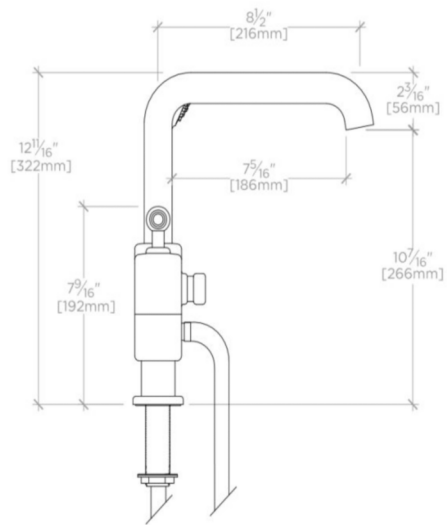

ADA Compliance: Yes
 Adjustable versus Fixed Spray: Fixed Spray
 Deck Thickness Maximum: 2"
 Deck Thickness Minimum: 3/8"
 Diameter of Head: 2 1/16"
 Diameter of Legs / Tubes: 1 7/16"
 Escutcheon Primary Material: Brass
 Fittings Hole Diameter: 1 1/4"
 Flow Restriction Options: 2.0, 1.75, 1.5, 0.92
 Handle Spread Maximum: 8"
 Handle Spread Minimum: 8"
 Handle Turn Angle: Quarter Turn
 Handshower / Spray Hose Length: 68"
 Depth / Width: 10 3/16"
 Height: 12 11/16"
 Inlet Connection Size: 3/4"
 Inlet Connection Type: Male NPT
 Inlet Supply Spread Maximum: 8"
 Inlet Supply Spread Minimum: 8"
 Installation Type: Deck Mounted
 Integrated Diverter: N
 Integrated Spray: N
 Length: 16 15/16"
 Number of Handles: Two
 Number of Holes: Two Hole
 Pivot: N
 Primary Material: Brass
 Spout Swivel: N
 Spray Included in Unit: N
 Suggested Application: Bath
 Valve Material: Ceramic
 Water Pressure Maximum: 85.0 psi
 Water Pressure Minimum: 20.0 psi
 Water Pressure Recommended: 45.0 psi

PRODUCT FEATURES

Handshower is easy and comfortable to grip.

This item is stocked in a Chrome, Nickel and Unlacquered Brass finishes.

Diverter button allows bather to move water from spout to handshower

Stocked in 2.5gpm (7.6 L/min) and 1.75gpm (6.6 L/min) for Handshower. State of California requires 1.75gpm (6.6 L/min) to comply with their water conservation requirements. Other flow options are available to order, contact your sales associate or call 1 (800) 899-6757 for details

WATERWORKS

LUDLOW

LDXT50

Ludlow Deck Mounted Exposed Tub Filler with Handshower and Metal Lever Handles

TOP VIEW

SCALE: 2"=1'-0"

FRONT VIEW

SCALE: 2"=1'-0"

SIDE VIEW

SCALE: 2"=1'-0"