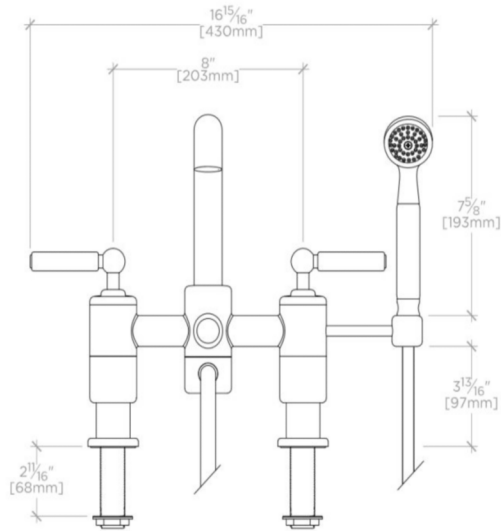

ADA Compliance: Yes
 Adjustable versus Fixed Spray: Fixed Spray
 Deck Thickness Maximum: 2"
 Deck Thickness Minimum: 3/8"
 Diameter of Head: 2 1/16"
 Diameter of Legs / Tubes: 1 7/16"
 Escutcheon Primary Material: Brass
 Fittings Hole Diameter: 1 1/4"
 Flow Restriction Options: 2.0, 1.75, 1.5, 0.92
 Handle Spread Maximum: 8"
 Handle Spread Minimum: 8"
 Handle Turn Angle: Quarter Turn
 Handshower / Spray Hose Length: 68"
 Depth / Width: 10 3/16"
 Height: 12 11/16"
 Inlet Connection Size: 3/4"
 Inlet Connection Type: Male NPT
 Inlet Supply Spread Maximum: 8"
 Inlet Supply Spread Minimum: 8"
 Installation Type: Deck Mounted
 Integrated Diverter: N
 Integrated Spray: N
 Length: 16 15/16"
 Number of Handles: Two
 Number of Holes: Two Hole
 Pivot: N
 Primary Material: Brass
 Spout Swivel: N
 Spray Included in Unit: N
 Suggested Application: Bath
 Valve Material: Ceramic
 Water Pressure Maximum: 85.0 psi
 Water Pressure Minimum: 20.0 psi
 Water Pressure Recommended: 45.0 psi

PRODUCT FEATURES

Handshower is easy and comfortable to grip.

This item is stocked in a Chrome, Nickel and Unlacquered Brass finishes.

Diverter button allows bather to move water from spout to handshower

Stocked in 2.5gpm (7.6 L/min) and 1.75gpm (6.6 L/min) for Handshower. State of California requires 1.75gpm (6.6 L/min) to comply with their water conservation requirements. Other flow options are available to order, contact your sales associate or call 1 (800) 899-6757 for details

WATERWORKS

LUDLOW

LDXT50

Ludlow Deck Mounted Exposed Tub Filler with Handshower and Metal Lever Handles

TOP VIEW

SCALE: 2"=1'-0"

FRONT VIEW

SCALE: 2"=1'-0"

SIDE VIEW

SCALE: 2"=1'-0"