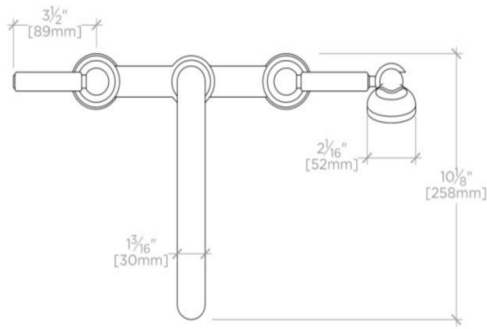

ADA Compliance: Yes
 Adjustable versus Fixed Spray: Fixed Spray
 Deck Thickness Maximum: 2"
 Deck Thickness Minimum: 3/8"
 Diameter of Head: 2 1/16"
 Diameter of Legs / Tubes: 1 7/16"
 Escutcheon Primary Material: Brass
 Fittings Hole Diameter: 1 1/4"
 Flow Restriction Options: 2.0, 1.75, 1.5, 0.92
 Handle Spread Maximum: 8"
 Handle Spread Minimum: 8"
 Handle Turn Angle: Quarter Turn
 Handshower / Spray Hose Length: 68"
 Depth / Width: 10 3/16"
 Height: 12 11/16"
 Inlet Connection Size: 3/4"
 Inlet Connection Type: Male NPT
 Inlet Supply Spread Maximum: 8"
 Inlet Supply Spread Minimum: 8"
 Installation Type: Deck Mounted
 Integrated Diverter: N
 Integrated Spray: N
 Length: 16 15/16"
 Number of Handles: Two
 Number of Holes: Two Hole
 Pivot: N
 Primary Material: Brass
 Spout Swivel: N
 Spray Included in Unit: N
 Suggested Application: Bath
 Valve Material: Ceramic
 Water Pressure Maximum: 85.0 psi
 Water Pressure Minimum: 20.0 psi
 Water Pressure Recommended: 45.0 psi

PRODUCT FEATURES

Handshower is easy and comfortable to grip.

This item is stocked in a Chrome, Nickel and Unlacquered Brass finishes.

Diverter button allows bather to move water from spout to handshower

Stocked in 2.5gpm (7.6 L/min) and 1.75gpm (6.6 L/min) for Handshower. State of California requires 1.75gpm (6.6 L/min) to comply with their water conservation requirements. Other flow options are available to order, contact your sales associate or call 1 (800) 899-6757 for details

WATERWORKS

LUDLOW

LDXT50

Ludlow Deck Mounted Exposed Tub Filler with Handshower and Metal Lever Handles

TOP VIEW

SCALE: 2"=1'-0"

FRONT VIEW

SCALE: 2"=1'-0"

SIDE VIEW

SCALE: 2"=1'-0"