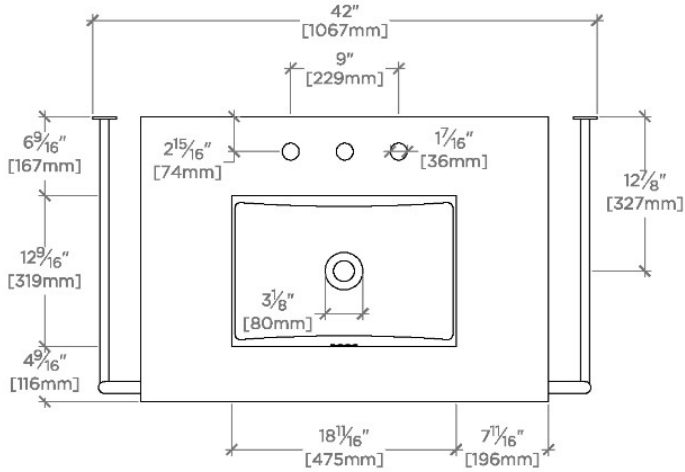

Washstand made in UK

Brass legs

Portlandia slab countertop and UNLV22 included.

TECHNICAL DETAILS

ADA Compliance: No
Depth/Width: 19 13/16"
Diameter Of Legs Tubes: 1.26"
Height: 32 3/4"
Horizontal Rail Material: Glass
Installation Type: Wall Mounted
Leg Material: Metal
Length: 27 15/16"
Number Of Holes: Zero Holes
Number Of Legs: Two
Outer Rim Shape: Rectangular
Primary Material: 20 SWG Brass
Sink Visibility: Y
Storage Capacity: 0.0 cubic_foot
Suggested Application: Bath

CODES & STANDARDS

CERTIFICATIONS

Slab countertop and sink sold separately
PRODUCT (NOTES)

WATERWORKS

FLYTE

FLWS01

Flyte Metal Round Single Two Leg Washstand 42" x 23 3/4" x 31 3/4" with Glass Shelf with UNLV22 and Slab Top

TOP VIEW

SCALE: 3/4"=1'-0"

FRONT VIEW

SCALE: 3/4"=1'-0"

SIDE VIEW

SCALE: 3/4"=1'-0"