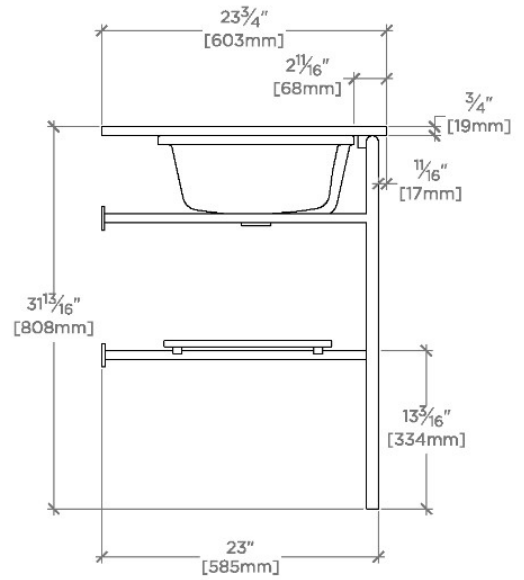

Washstand made in UK

Brass legs

Portlandia slab countertop and UNLV22 included.

TECHNICAL DETAILS

ADA Compliance: No
Depth/Width: 19 13/16"
Diameter Of Legs Tubes: 1.26"
Height: 32 3/4"
Horizontal Rail Material: Glass
Installation Type: Wall Mounted
Leg Material: Metal
Length: 27 15/16"
Number Of Holes: Zero Holes
Number Of Legs: Two
Outer Rim Shape: Rectangular
Primary Material: 20 SWG Brass
Sink Visibility: Y
Storage Capacity: 0.0 cubic_foot
Suggested Application: Bath

CODES & STANDARDS

CERTIFICATIONS

Slab countertop and sink sold separately
PRODUCT (NOTES)

WATERWORKS

FLYTE

FLWS01

Flyte Metal Round Single Two Leg Washstand 42" x 23 3/4" x 31 3/4" with Glass Shelf with UNLV22 and Slab Top

TOP VIEW

SCALE: 3/4"=1'-0"

FRONT VIEW

SCALE: 3/4"=1'-0"

SIDE VIEW

SCALE: 3/4"=1'-0"