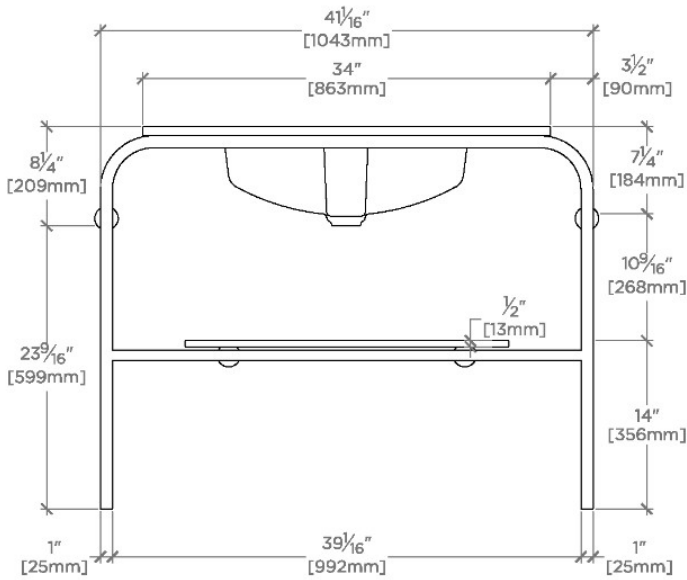

Washstand made in UK

Brass legs

Portlandia slab countertop and UNLV22 included.

TECHNICAL DETAILS

ADA Compliance: No
Depth/Width: 19 13/16"
Diameter Of Legs Tubes: 1.26"
Height: 32 3/4"
Horizontal Rail Material: Glass
Installation Type: Wall Mounted
Leg Material: Metal
Length: 27 15/16"
Number Of Holes: Zero Holes
Number Of Legs: Two
Outer Rim Shape: Rectangular
Primary Material: 20 SWG Brass
Sink Visibility: Y
Storage Capacity: 0.0 cubic_foot
Suggested Application: Bath

CODES & STANDARDS

CERTIFICATIONS

Slab countertop and sink sold separately
PRODUCT (NOTES)

WATERWORKS

FLYTE

FLWS01

Flyte Metal Round Single Two Leg Washstand 42" x 23 3/4" x 31 3/4" with Glass Shelf with UNLV22 and Slab Top

TOP VIEW

SCALE: 3/4"=1'-0"

FRONT VIEW

SCALE: 3/4"=1'-0"

SIDE VIEW

SCALE: 3/4"=1'-0"