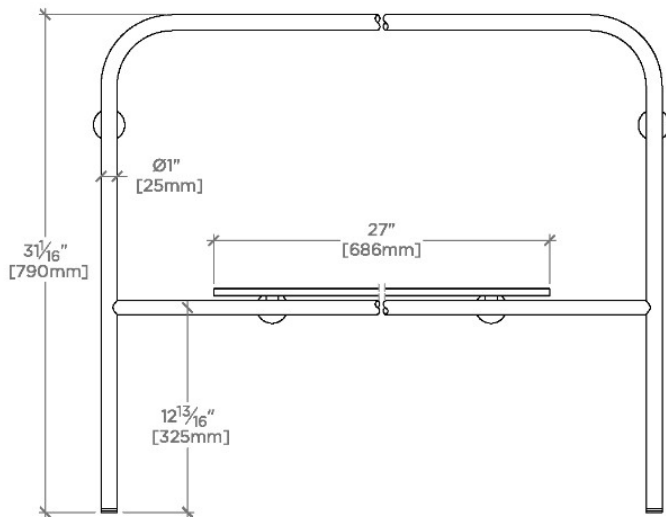

### TECHNICAL DETAILS

ADA Compliance: No  
 Depth/Width: 19 13/16"  
 Diameter Of Legs Tubes: 1.26"  
 Height: 32 3/4"  
 Horizontal Rail Material: Glass  
 Installation Type: Wall Mounted  
 Leg Material: Metal  
 Length: 27 15/16"  
 Number Of Holes: Zero Holes  
 Number Of Legs: Two  
 Outer Rim Shape: Rectangular  
 Primary Material: 20 SWG Brass  
 Sink Visibility: Y  
 Storage Capacity: 0.0 cubic\_foot  
 Suggested Application: Bath

## FLYTE

100679

Flyte Metal Round Single Two Leg Washstand 42" x 23" x 31"  
with Glass Shelf

TOP VIEW

SCALE: 1"=1'-0"

FRONT VIEW

SCALE: 1"=1'-0"

SIDE VIEW

SCALE: 1"=1'-0"