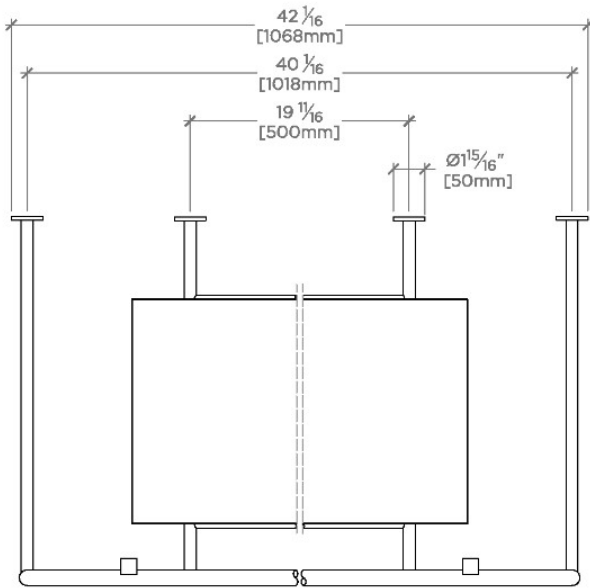

### TECHNICAL DETAILS

ADA Compliance: No  
 Depth/Width: 19 13/16"  
 Diameter Of Legs Tubes: 1.26"  
 Height: 32 3/4"  
 Horizontal Rail Material: Glass  
 Installation Type: Wall Mounted  
 Leg Material: Metal  
 Length: 27 15/16"  
 Number Of Holes: Zero Holes  
 Number Of Legs: Two  
 Outer Rim Shape: Rectangular  
 Primary Material: 20 SWG Brass  
 Sink Visibility: Y  
 Storage Capacity: 0.0 cubic\_foot  
 Suggested Application: Bath

### PRODUCT FEATURES

Designed by and exclusive to Waterworks

Washstand made in UK

Brass legs

Available with slab and sink included: FLWS01

This item requires an additional purchase of QTY 1, UNSS91 Universal Slab Support 1 1/4" x 21" x 1 1/4"

## FLYTE

100679

Flyte Metal Round Single Two Leg Washstand 42" x 23" x 31"  
with Glass Shelf

TOP VIEW

SCALE: 1"=1'-0"

FRONT VIEW

SCALE: 1"=1'-0"

SIDE VIEW

SCALE: 1"=1'-0"