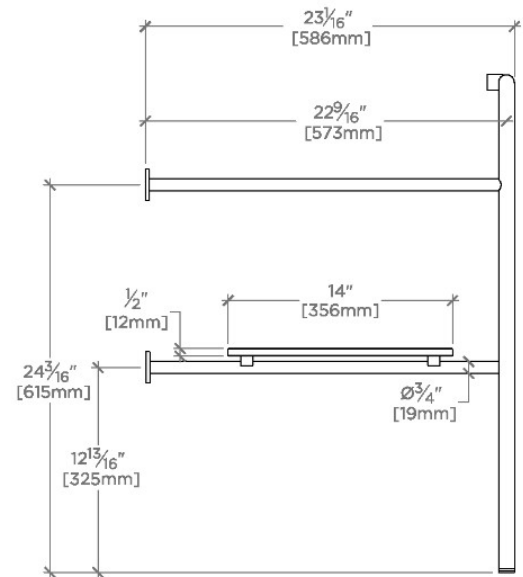

### TECHNICAL DETAILS

ADA Compliance: No  
 Depth/Width: 19 13/16"  
 Diameter Of Legs Tubes: 1.26"  
 Height: 32 3/4"  
 Horizontal Rail Material: Glass  
 Installation Type: Wall Mounted  
 Leg Material: Metal  
 Length: 27 15/16"  
 Number Of Holes: Zero Holes  
 Number Of Legs: Two  
 Outer Rim Shape: Rectangular  
 Primary Material: 20 SWG Brass  
 Sink Visibility: Y  
 Storage Capacity: 0.0 cubic\_foot  
 Suggested Application: Bath

## FLYTE

100679

Flyte Metal Round Single Two Leg Washstand 42" x 23" x 31"  
with Glass Shelf

TOP VIEW

SCALE: 1"=1'-0"

FRONT VIEW

SCALE: 1"=1'-0"

SIDE VIEW

SCALE: 1"=1'-0"