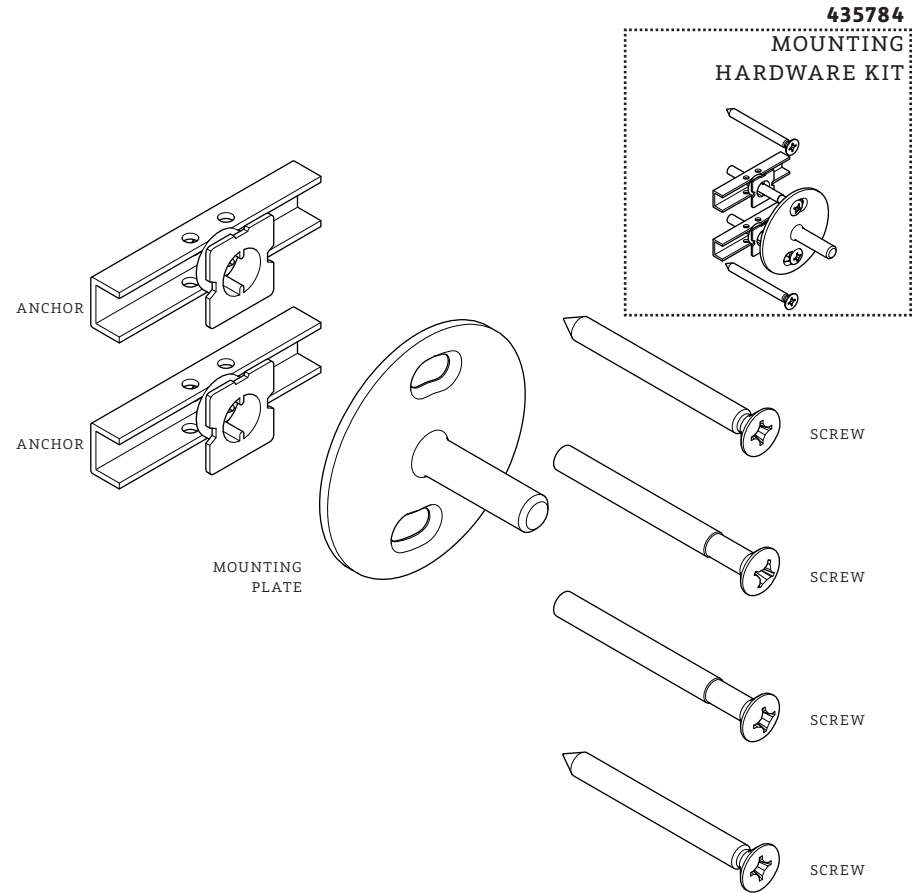

435041\*  
HANDSHOWER HOSE KIT

103580\*  
HANDSHOWER  
ELBOW KIT

\*FINISH/COLOR MUST BE SPECIFIED WHEN ORDERING  
++SUPPLIED AS A PAIR

435784  
MOUNTING HARDWARE KIT

103578\*  
SPRAY RETURN KIT

**KIT COMPONENTS**

**KIT COMPONENTS**

**KIT COMPONENTS**

103624  
FASTENING SET  
SCREW

END

BAR

END

316943\*  
HANDSHOWER CRADLE KIT

103578\*  
SPRAY RETURN KIT