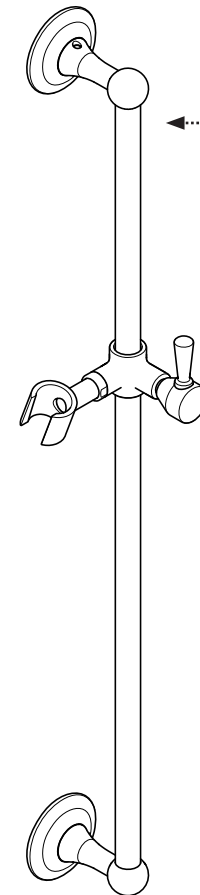

WATERWORKS  
STUDIO

SERVICE PARTS

**STYLE HGHS10**

Highgate Handshower On Bar with White Porcelain Handle

---

WELCOME TO

435041\*  
HANDSHOWER HOSE KIT

103580\*  
HANDSHOWER  
ELBOW KIT

\*FINISH/COLOR MUST BE SPECIFIED WHEN ORDERING  
++SUPPLIED AS A PAIR

435784  
MOUNTING HARDWARE KIT

103578\*  
SPRAY RETURN KIT

**KIT COMPONENTS**

**KIT COMPONENTS**

**KIT COMPONENTS**

103624  
FASTENING SET  
SCREW

END

BAR

END

316943\*  
HANDSHOWER CRADLE KIT

103578\*  
SPRAY RETURN KIT

103624  
FASTENING SET  
SCREW

\*FINISH/COLOR MUST BE SPECIFIED WHEN ORDERING  
++SUPPLIED AS A PAIR

**KIT COMPONENTS**

316943\*  
HANDSHOWER  
CRADLE KIT

BUSHING

COLLAR

HANDLE

**SERVICE PARTS INDEX**