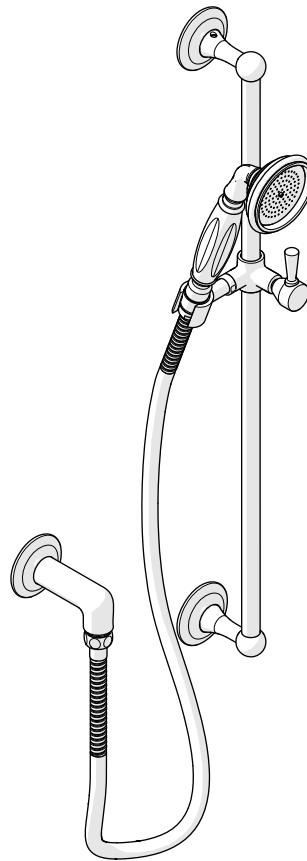

WATERWORKS  
STUDIO

SERVICE PARTS

**STYLE HGHS10**

Highgate Handshower On Bar with White Porcelain Handle

---

WELCOME TO