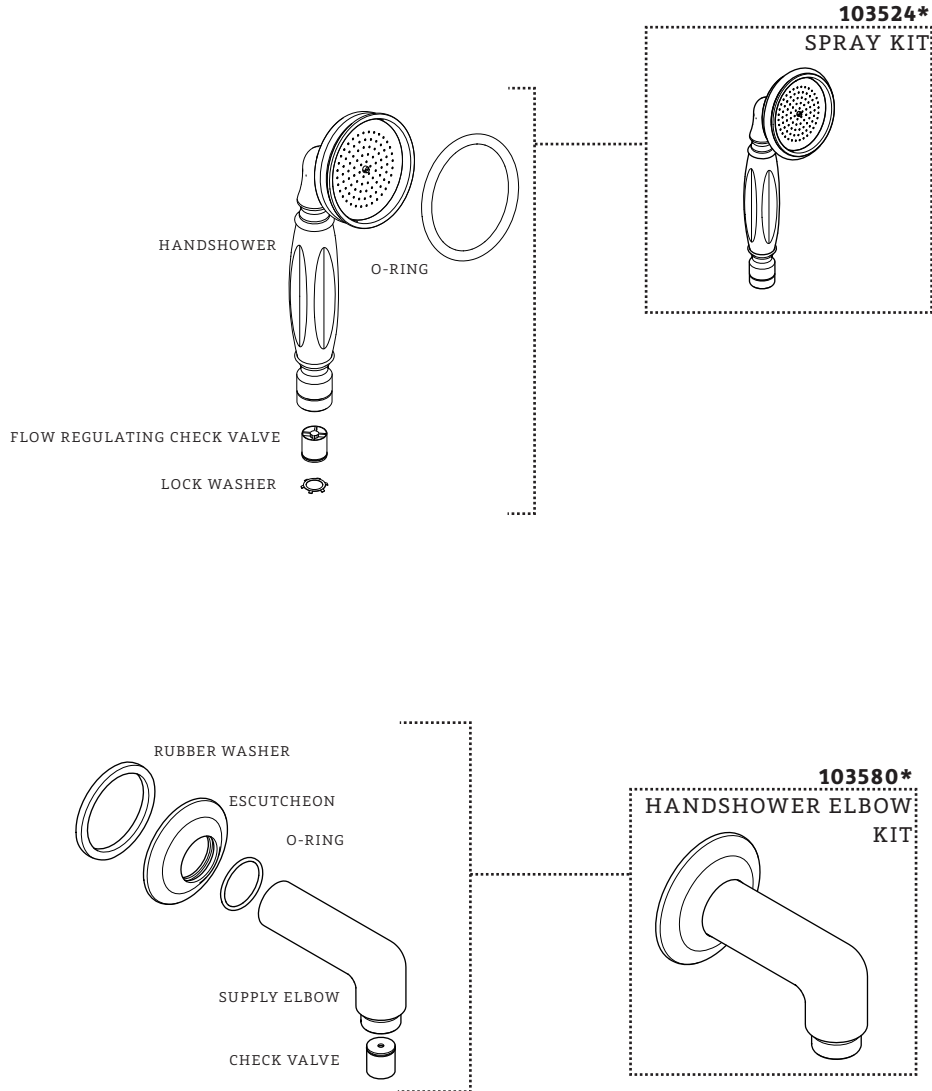

435041\*  
HANDSHOWER HOSE KIT

103580\*  
HANDSHOWER  
ELBOW KIT

\*FINISH/COLOR MUST BE SPECIFIED WHEN ORDERING  
++SUPPLIED AS A PAIR

435784  
MOUNTING HARDWARE KIT

103578\*  
SPRAY RETURN KIT

**KIT COMPONENTS**

**KIT COMPONENTS**

**KIT COMPONENTS**

103624  
FASTENING SET  
SCREW

END

BAR

END

316943\*  
HANDSHOWER CRADLE KIT

103578\*  
SPRAY RETURN KIT

103624  
FASTENING SET  
SCREW

\*FINISH/COLOR MUST BE SPECIFIED WHEN ORDERING  
++SUPPLIED AS A PAIR

**KIT COMPONENTS**

316943\*  
HANDSHOWER  
CRADLE KIT

BUSHING

COLLAR

HANDLE

**SERVICE PARTS INDEX**