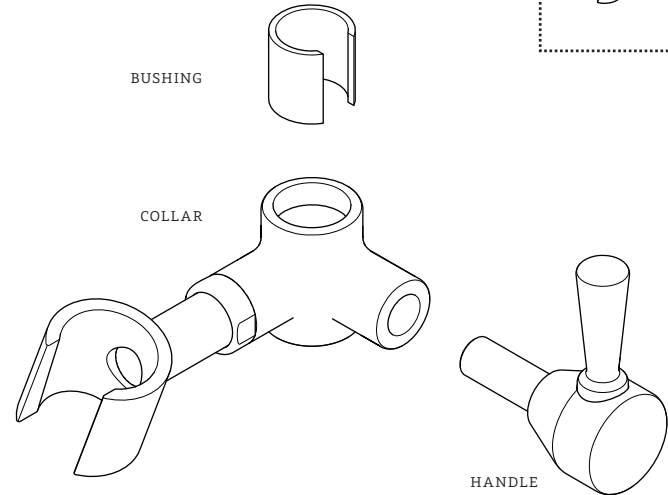

**KIT COMPONENTS**

**KIT COMPONENTS**

103624  
FASTENING SET  
SCREW

END

BAR

END

316943\*  
HANDSHOWER CRADLE KIT

103578\*  
SPRAY RETURN KIT

103624  
FASTENING SET  
SCREW

\*FINISH/COLOR MUST BE SPECIFIED WHEN ORDERING  
++SUPPLIED AS A PAIR

**KIT COMPONENTS**

316943\*  
HANDSHOWER  
CRADLE KIT

BUSHING

COLLAR

HANDLE

**SERVICE PARTS INDEX**

<u>STYLE</u>	<u>DESCRIPTION</u>	<u>PG</u>
103624	FASTENING SET SCREW	6
316943*	HANDSHOWER CRADLE KIT	7
103580*	HANDSHOWER ELBOW KIT	4
435041*	HANDSHOWER HOSE KIT	2
435784	MOUNTING HARDWARE KIT	5
103524*	SPRAY KIT	4
103578*	SPRAY RETURN KIT	6