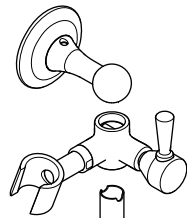

435041\*  
HANDSHOWER HOSE KIT

103580\*  
HANDSHOWER  
ELBOW KIT

\*FINISH/COLOR MUST BE SPECIFIED WHEN ORDERING  
++SUPPLIED AS A PAIR

435784  
MOUNTING HARDWARE KIT

103578\*  
SPRAY RETURN KIT

**KIT COMPONENTS**

**KIT COMPONENTS**

**KIT COMPONENTS**

103624  
FASTENING SET  
SCREW

END

BAR

END

316943\*  
HANDSHOWER CRADLE KIT

103578\*  
SPRAY RETURN KIT

103624  
FASTENING SET  
SCREW

\*FINISH/COLOR MUST BE SPECIFIED WHEN ORDERING  
++SUPPLIED AS A PAIR

**KIT COMPONENTS**

316943\*  
HANDSHOWER  
CRADLE KIT

BUSHING

COLLAR

HANDLE

**SERVICE PARTS INDEX**