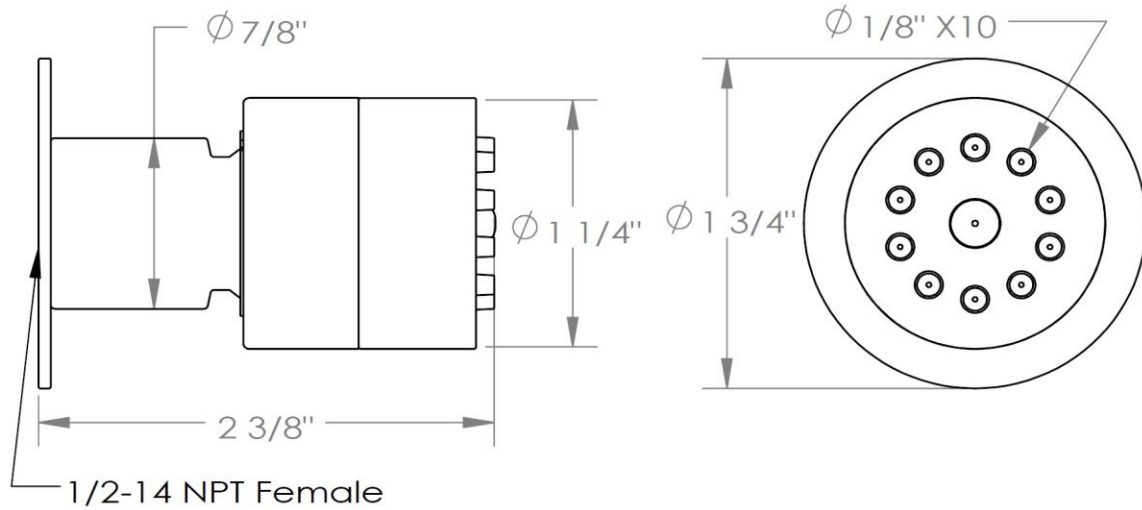

**SS-BS400**

Easy Clean Body Spray  
2.0 GPM @ 45 psi

**WATERMARK DESIGNS 12/31/2014**