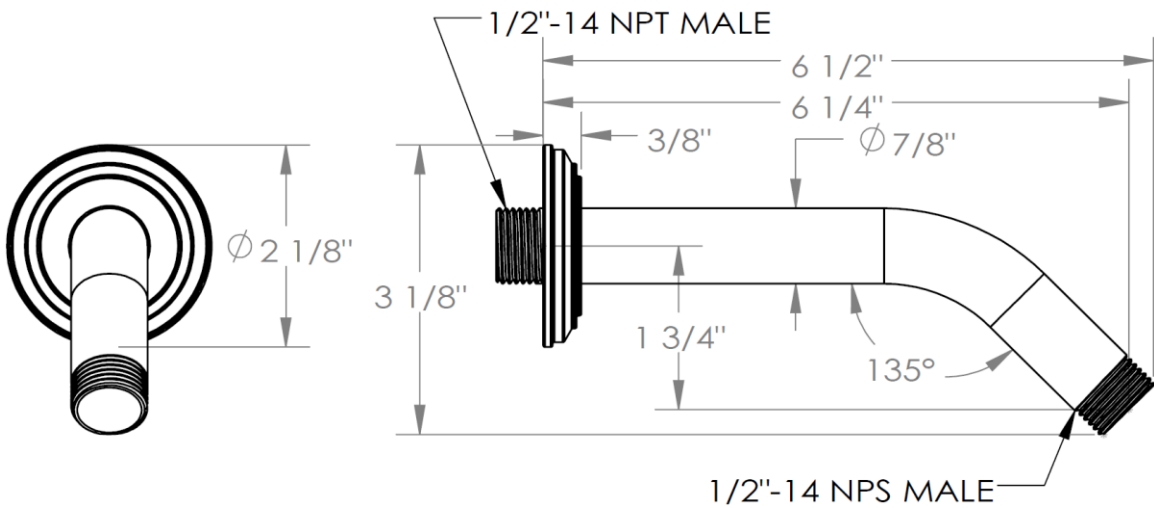

**SS-403TRAF**

Transitional Arm With Flange

**WATERMARK** DESIGNS 12/5/2014