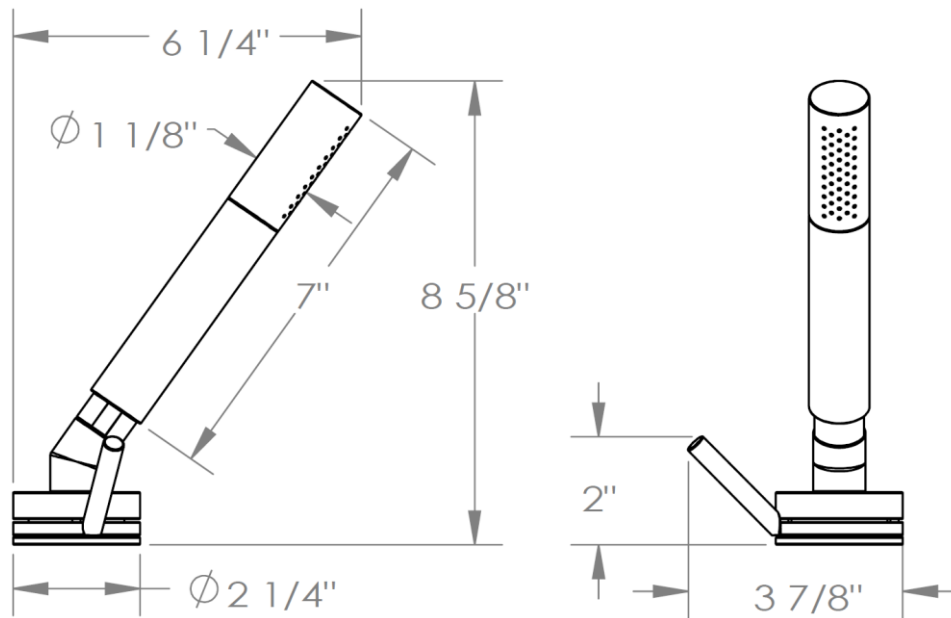

**HSS-KIT457C**

Contemporary Deck Mount Hand Shower with Independent Valve

**WATERMARK DESIGNS 3/12/2015**