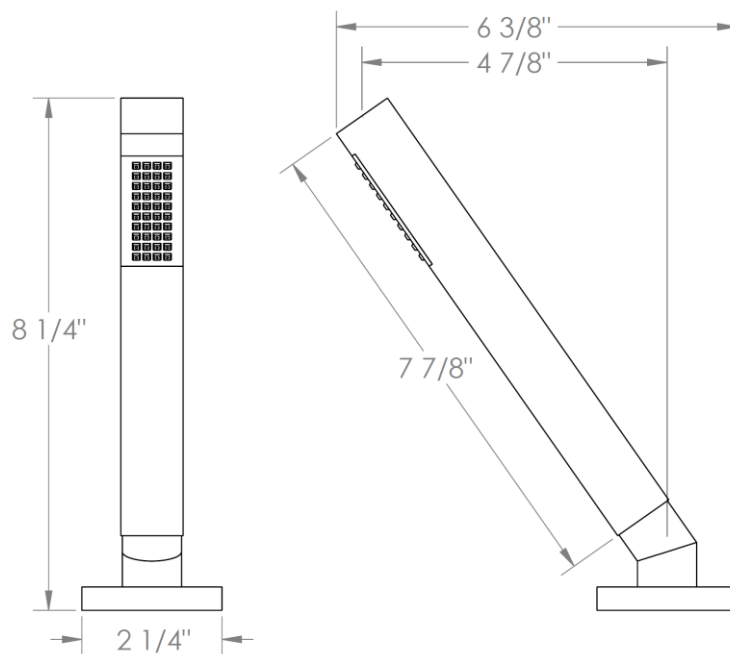

**97-DHS**

Deck Mounted Pull Out Hand Shower Set

Includes DM-3079 hose

Flow Rate: 1.75 GPM

Meets the applicable requirements of ASME A112.18.1-2005/CSA B125.1-05, entitled "Plumbing Supply Fittings"

**WATERMARK DESIGNS 8/14/2018**