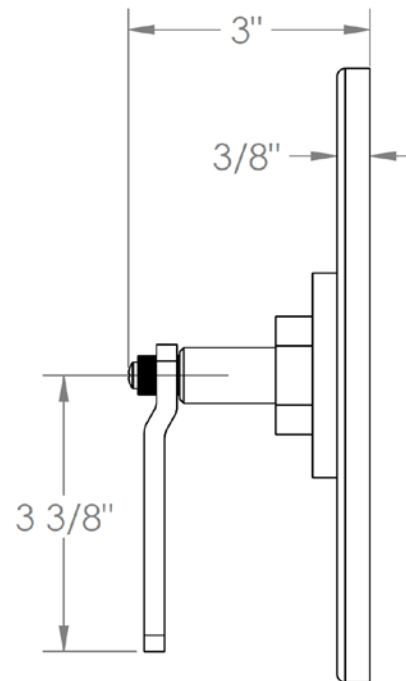

**38-P80-EV4**

Trim Kit for Pressure Balance Valve

For use with SS-PB75 pressure balance valve

**WATERMARK** DESIGNS 4/4/2018