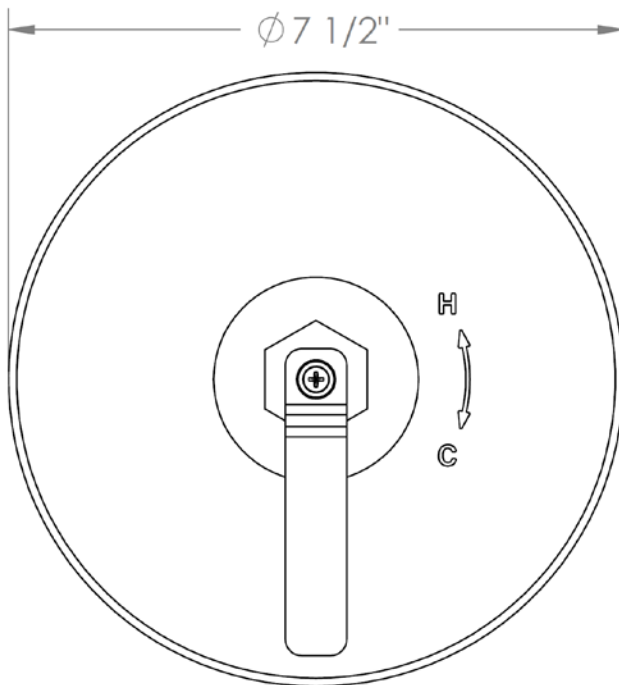

**38-P80-EV4**

Trim Kit for Pressure Balance Valve

For use with SS-PB75 pressure balance valve

**WATERMARK** DESIGNS 4/4/2018