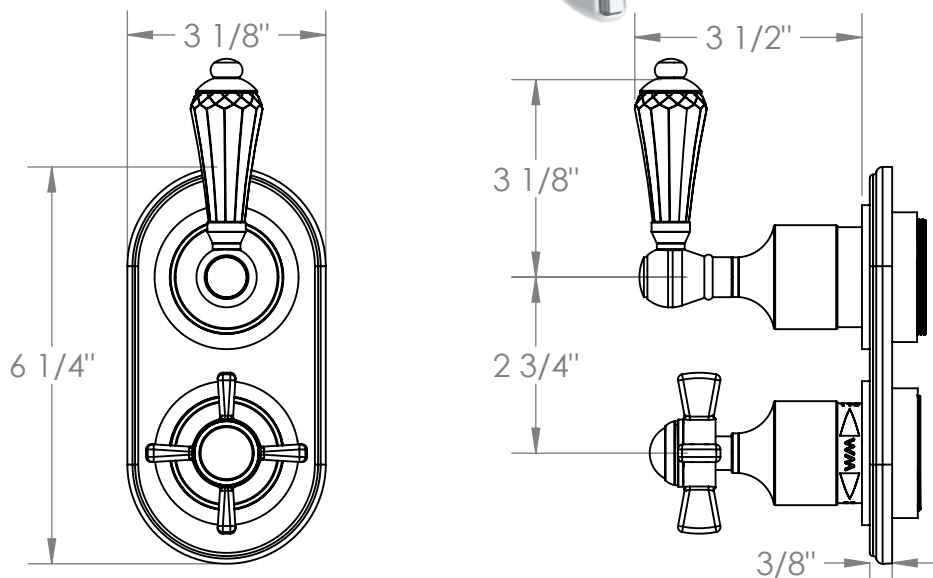

321-T25-SWA

Wall Mounted Mini Thermostatic Trim Kit with Built-In Control

For use with SS-TH60 or SS-TH70 concealed rough

Meets the applicable requirements of ASME A112.18.1-2005/CSA B125.1-05, entitled "Plumbing Supply Fittings"