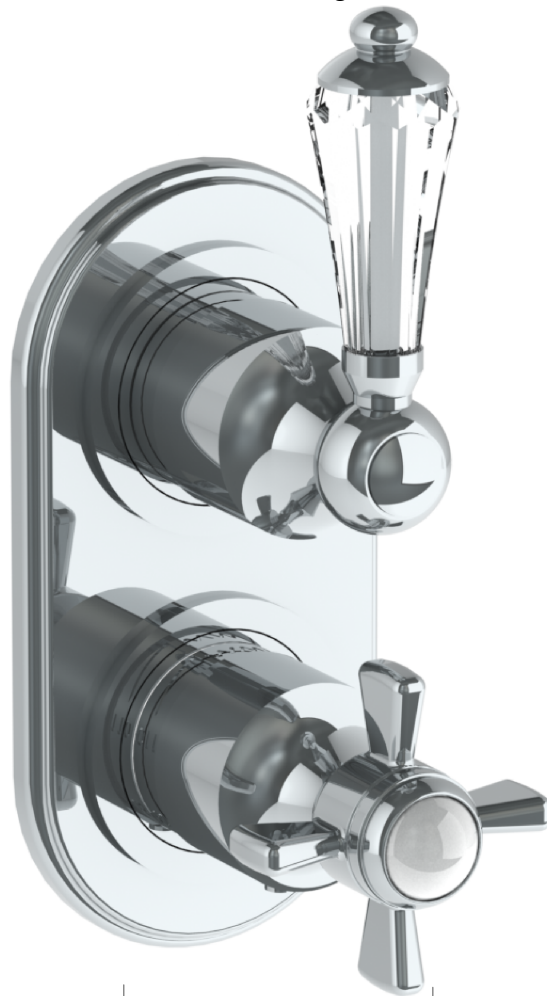

321-T25-SWA

Wall Mounted Mini Thermostatic Trim Kit with Built-In Control

For use with SS-TH60 or SS-TH70 concealed rough

Meets the applicable requirements of ASME A112.18.1-2005/CSA B125.1-05, entitled "Plumbing Supply Fittings"