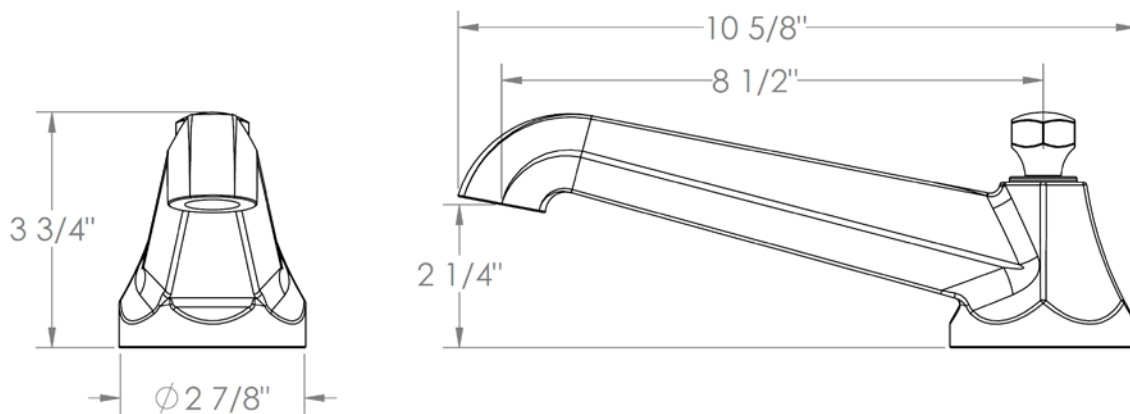

**314-DS**

Deck Mounted Bath Spout

Meets the applicable requirements of ASME A112.18.1-2005/CSA B125.1-05, entitled "Plumbing Supply Fittings"

**WATERMARK DESIGNS 4/26/2018**

350 Dewitt Ave Brooklyn NY 11207 USA T 718 257 2800 F 718 257 2144 info@watermark-designs.com