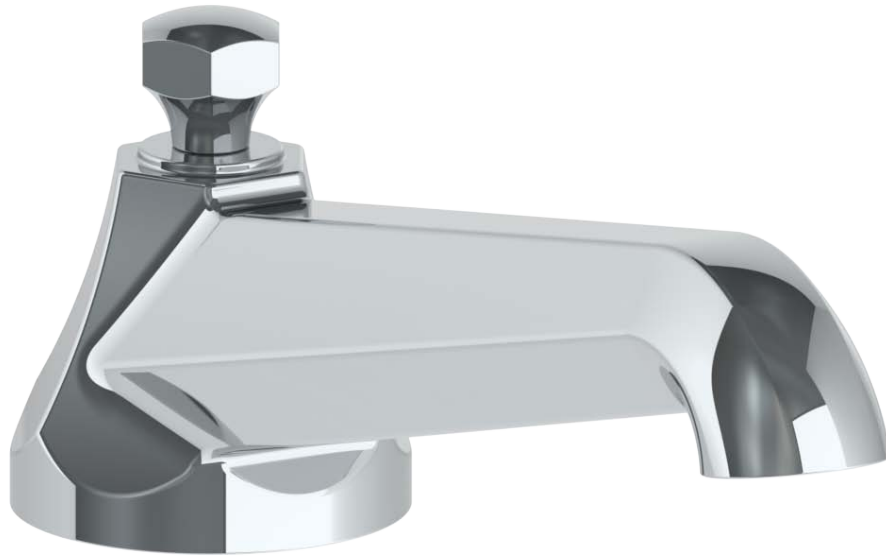

**314-DS**

Deck Mounted Bath Spout

Meets the applicable requirements of ASME A112.18.1-2005/CSA B125.1-05, entitled "Plumbing Supply Fittings"

**WATERMARK DESIGNS 4/26/2018**

350 Dewitt Ave Brooklyn NY 11207 USA T 718 257 2800 F 718 257 2144 info@watermark-designs.com