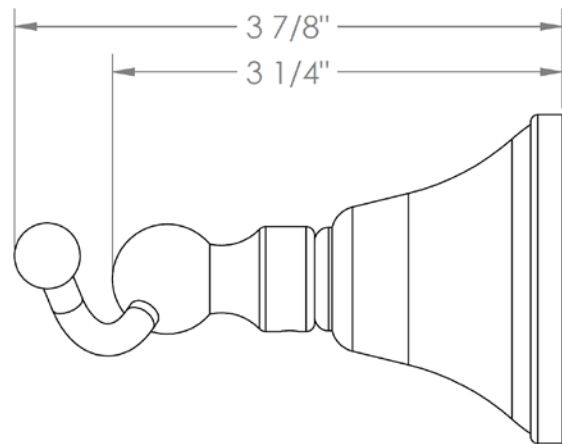

313-0.5.1

Wall Mounted Double Robe Hook

Meets the applicable requirements of ASME A112.18.1-2005/CSA B125.1-05, entitled "Plumbing Supply Fittings"

WATERMARK DESIGNS 2/12/2018

350 Dewitt Ave Brooklyn NY 11207 USA T 718 257 2800 F 718 257 2144 info@watermark-designs.com