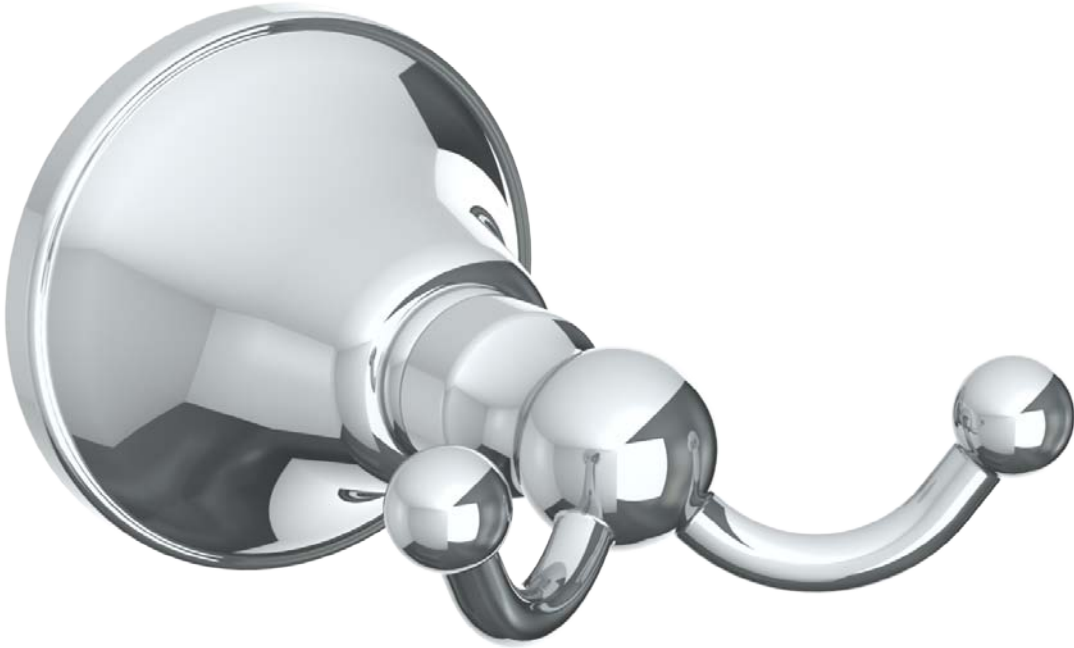

313-0.5.1

Wall Mounted Double Robe Hook

Meets the applicable requirements of ASME A112.18.1-2005/CSA B125.1-05, entitled "Plumbing Supply Fittings"

WATERMARK DESIGNS 2/12/2018

350 Dewitt Ave Brooklyn NY 11207 USA T 718 257 2800 F 718 257 2144 info@watermark-designs.com