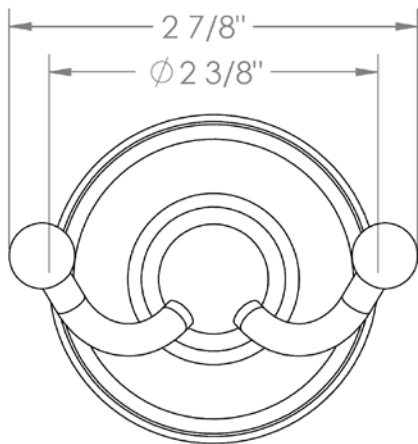

313-0.5.1

Wall Mounted Double Robe Hook

Meets the applicable requirements of ASME A112.18.1-2005/CSA B125.1-05, entitled "Plumbing Supply Fittings"

WATERMARK DESIGNS 2/12/2018

350 Dewitt Ave Brooklyn NY 11207 USA T 718 257 2800 F 718 257 2144 info@watermark-designs.com